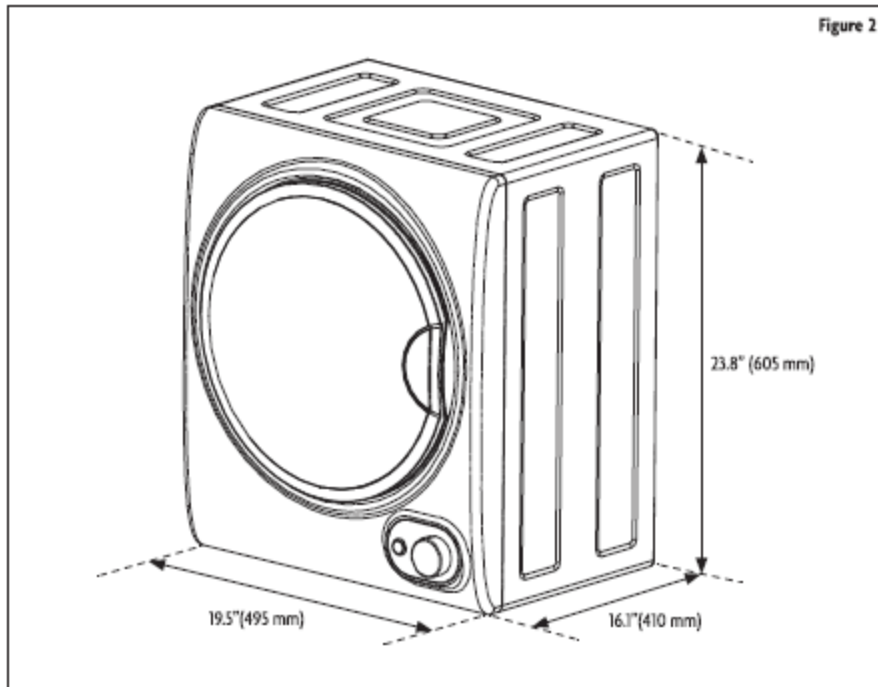

Model
MCSDRY15W

SPECIFICATIONS

Height	23.8" (605 mm)
Width	19.5" (495mm)
Depth	16.1" (410 mm)
Weight	37.5 lbs. (17.0 kg)
Power Supply	120 V/60 Hz
Capacity	1.5 Cu. Ft.
Rated Power	850 W

* Due to continuing product development, specifications and design may be subject to change without prior notice.