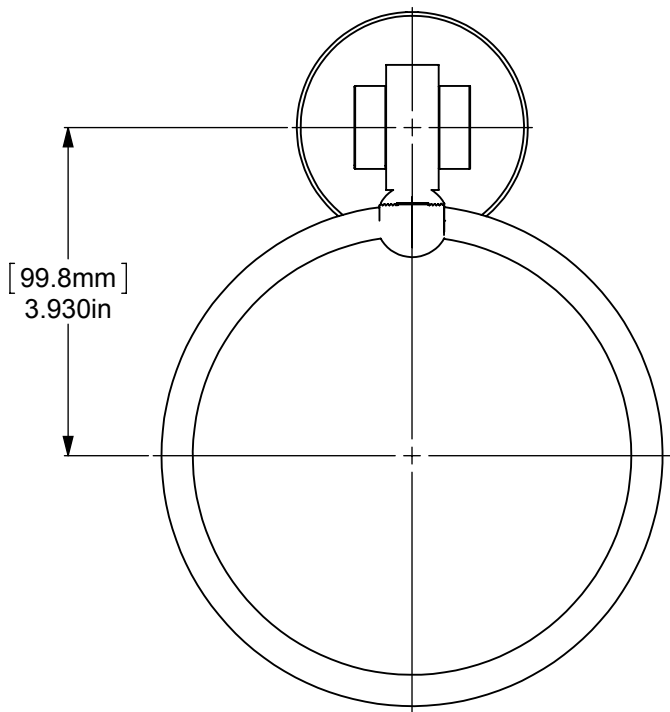

1	BPRD	BASE	1
2	TU12-.75	TUBE	1
3	RGSM	CONNECTOR	1
4	Card-1	END LOCK	2
5	DLTSK-1	BALL	1
6	TRMT-6	RING	1

UNLESS OTHERWISE STATED

.X	±.3mm
.XX	±.15mm
.XXX	±.008mm

COPYRIGHT © Allied Brass 2017

THIRD ANGLE PROJECTION

DRAWN	7/8/2017	I.M
CHECKED	7/8/2017	P.D
APPROVED	7/8/2017	R.A

MATERIAL: BRASS		FINISH	TBD
DESCRIPTION:		QUANTITY	TBD
Satellite Orbit Two Collection Towel Ring		DRAWING No. 7216	
		REV 0	
SCALE	1:2.3	SHEET: 01	A4