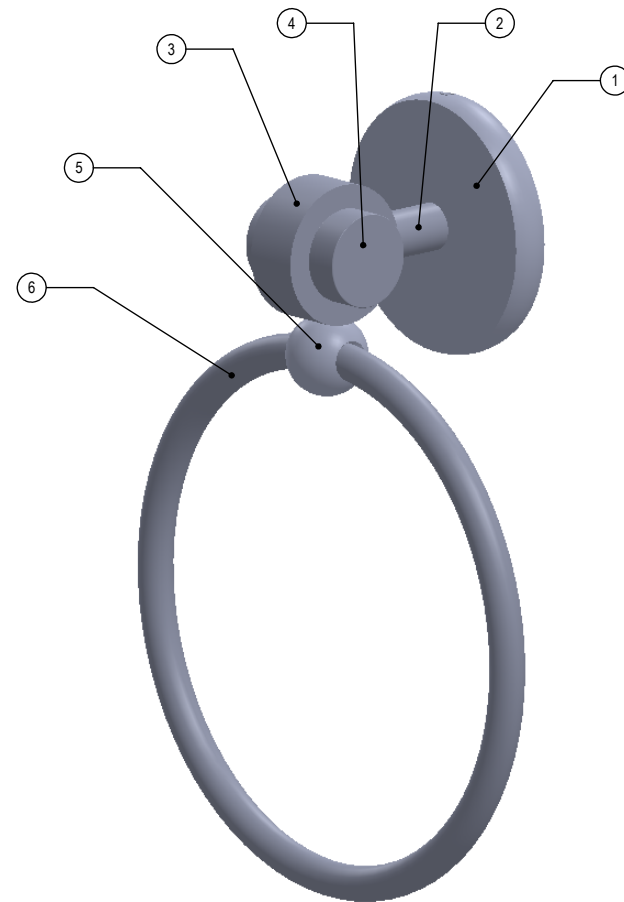

1	BPRD	BASE	1
2	TU12-.75	TUBE	1
3	RGSM	CONNECTOR	1
4	Card-1	END LOCK	2
5	DLTSK-1	BALL	1
6	TRMT-6	RING	1

UNLESS OTHERWISE STATED

.X	±.3mm
.XX	±.15mm
.XXX	±.008mm

COPYRIGHT © Allied Brass 2017

THIRD ANGLE PROJECTION

DRAWN	7/8/2017	I.M
CHECKED	7/8/2017	P.D
APPROVED	7/8/2017	R.A

MATERIAL: BRASS		FINISH	TBD
DESCRIPTION:		QUANTITY	TBD
Satellite Orbit Two Collection Towel Ring		DRAWING No. 7216	
		REV 0	
SCALE	1:2.3	SHEET: 01	A4