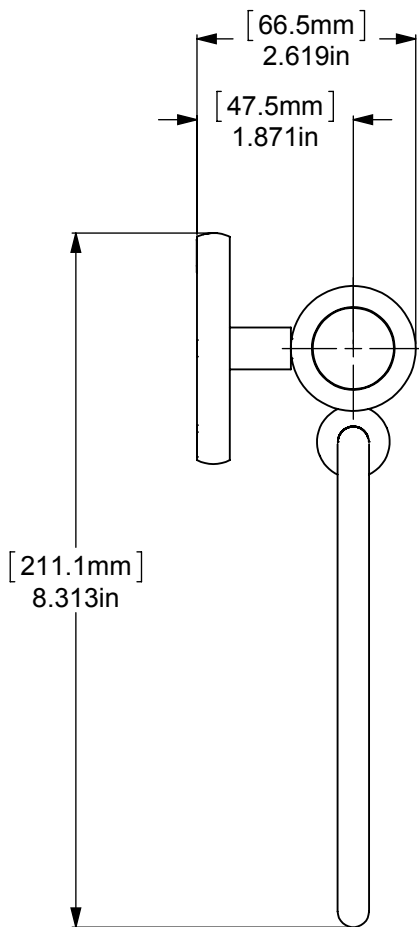

1	BPRD	BASE	1
2	TU12-.75	TUBE	1
3	RGSM	CONNECTOR	1
4	Card-1	END LOCK	2
5	DLTSK-1	BALL	1
6	TRMT-6	RING	1

UNLESS OTHERWISE STATED

.X	±.3mm
.XX	±.15mm
.XXX	±.008mm

COPYRIGHT © Allied Brass 2017

THIRD ANGLE PROJECTION

DRAWN	7/8/2017	I.M
CHECKED	7/8/2017	P.D
APPROVED	7/8/2017	R.A

MATERIAL: BRASS		FINISH	TBD
DESCRIPTION:		QUANTITY	TBD
Satellite Orbit Two Collection Towel Ring		DRAWING No. 7216	
		REV 0	
SCALE	1:2.3	SHEET: 01	A4