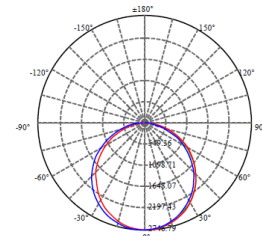

Trim	Finish	Compliance	Warranty
	White	UL, DesignLights Consortium (DLC)	5
		IC Rated	
		Damp Location rated	

Dimensions

Luminous Intensity Distribution Diagram

C45(O,max):
 C0/C180:
 C90/C270:
 Field angle(10%Imax): C0/180Left: 80.6 Right: 83.0
 C90/270Left: 83.5 Right: 80.0
 Beam Angle(50%Imax): C0/180Left: 54.8 Right: 57.4
 C90/270Left: 58.7 Right: 54.9