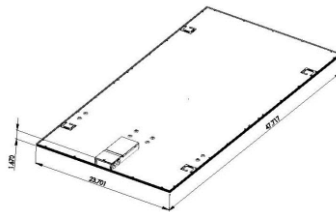

PRODUCT SPEC SHEET LED LIGHT FIXTURES

PRODUCT DESCRIPTION

7000 Lumen 2ft x 4ft White LED Flat Panel Troffer

Model #	Fixture Category	Certifications
PN324A70A1-40	Flat Panel	UL Listed, DLC
SKU#		
305543511		

Product Overview

The Commercial Electric Integrated LED 2 ft. x 4 ft. LED Edge-Lit flat panel produces a gentle and uniform illumination, offering state of the art energy efficient lighting. The low profile flat panel is constructed from high quality aluminum and superior materials offering an enduring performance against light degradation. The LED flat panel design is easy to install making replacement of traditional fixtures simple. They are DLC listed to qualify for commercial lighting rebates and special incentives in certain areas.

Trim	Finish	Compliance	Warranty
	White	UL, DesignLights Consortium (DLC)	5
		IC Rated	
		Damp Location rated	

Dimensions

Luminous Intensity Distribution Diagram

C45(O,max):
 C0/C180:
 C90/C270:
 Field angle(10%Imax): C0/180Left: 80.6 Right: 83.0
 C90/270Left: 83.5 Right: 80.0
 Beam Angle(50%Imax): C0/180Left: 54.8 Right: 57.4
 C90/270Left: 58.7 Right: 54.9