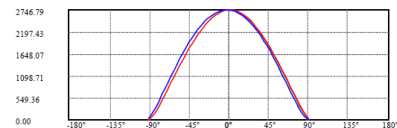

Benefits	Construction	Electrical	Installation	Mounting
<ul style="list-style-type: none"> High performance LEDs produce 7000-Lumen 	Thin Metal Edge-lit Frame with reinforced Metal back plate	Maintenance-free LEDs	Multiple knockouts for ease of installation	Mounts in drop ceiling applications like a traditional troffer
<ul style="list-style-type: none"> Low profile and edgelit for even illumination 	Durable polystyrene lens resists yellowing or cracking.	70 Watts	T-grid clips included	
<ul style="list-style-type: none"> Operating temp range -25C + 40C 		120 Volts - 277 Volts		

Trim	Finish	Compliance	Warranty
	White	UL, DesignLights Consortium (DLC)	5
		IC Rated	
		Damp Location rated	

Dimensions

Luminous Intensity Distribution Diagram

C45(O,max):
 C0/C180:
 C90/C270:
 Field angle(10%Imax): C0/180Left: 80.6 Right: 83.0
 C90/270Left: 83.5 Right: 80.0
 Beam Angle(50%Imax): C0/180Left: 54.8 Right: 57.4
 C90/270Left: 58.7 Right: 54.9