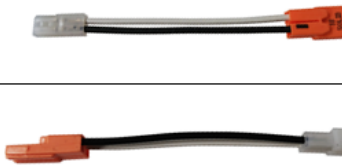

MODEL #10030  
PORCELAIN SOCKET EXTENDER  
MEDIUM BASE TO MEDIUM BASE

MODEL #MDID-SKT-STR  
SOCKET STRING ADAPTER  
MEDIUM TO IDEAL

MODEL #17204  
PORCELAIN SOCKET STRING  
MEDIUM TO MEDIUM BASE

MODEL #MOUNTINGCLIP  
SLIDES ON EDGE OF HOUSING  
TO CREATE A CATCH FOR  
TORSION SPRINGS (2 PER PACK)

MODEL #17201  
COIL SPRINGS FOR 4-INCH TRIMS  
(4-INCH HOUSINGS ONLY)

MODEL #17203  
REPLACEMENT HANGER BAR  
(NEW CONSTRUCTION HOUSINGS ONLY)

MODEL # 17202  
TORSION SPRINGS (5 & 6-INCH HOUSINGS ONLY)

MODEL #IDMX-SKT-STR  
IDEAL TO MOLEX ADAPTER

MODEL #MXID-SKT-STR  
MOLEX TO IDEAL ADAPTER