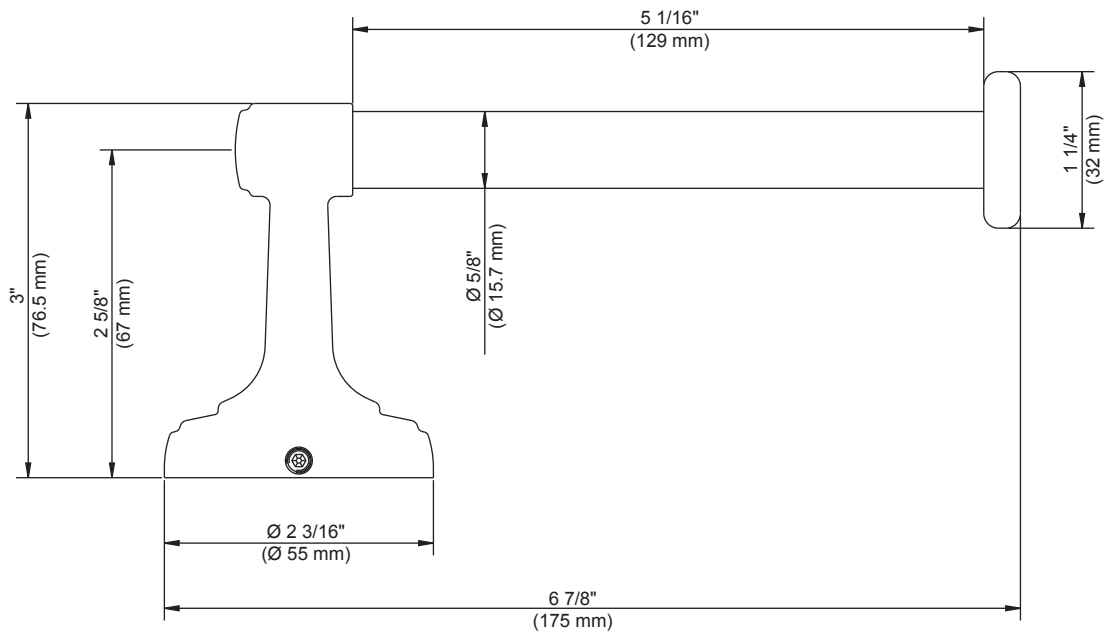

Glacier Bay Keegan Paper Holder

MODEL	STORE SKU#	FINISH
BTB315000RB	594726	Oil Rubbed Bronze

FEATURES

- Easy Installation
- Installation Hardware Included
- Tools Required for Installation:
 - Drill and Drill Bit Set
 - Phillips Screwdriver
 - Pencil
 - Claw Hammer (For Ceramic Tile)

WARRANTY

- Limited Lifetime Warranty

INSTALLATION DIMENSIONS