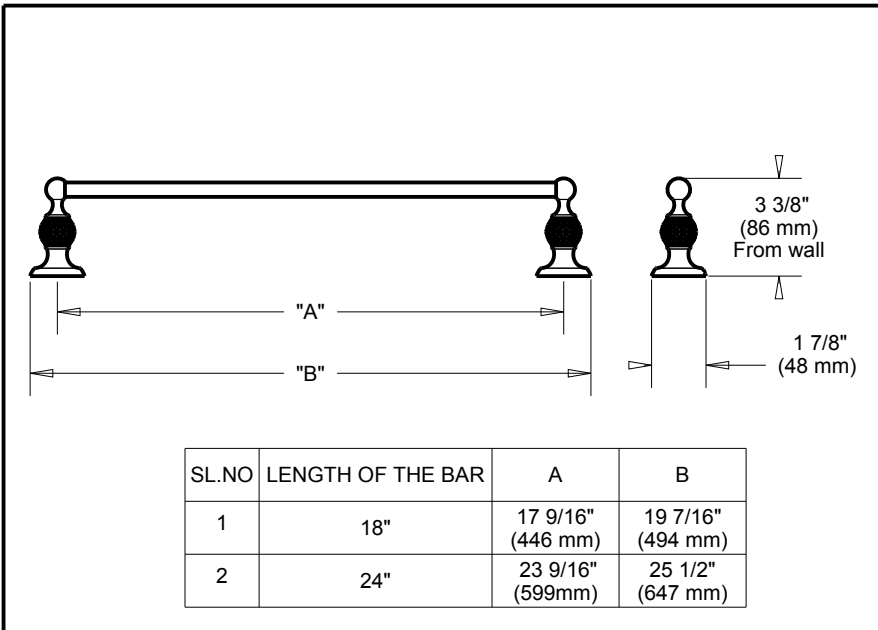

DELTA[®]

ACCESSORIES

- Nora™ Bath Collection
- Towel Bar

Submitted Model No.: _____

Specific Features: _____

STANDARD SPECIFICATIONS:

- Wood blocking is preferable behind all wall surfaces. If wood blocking is not available, the following fasteners are suggested: Tile/Masonry-Plastic or lead Anchors Plaster/drywall-Toggle bolts.
- Mounting hardware and mounting template included with product.