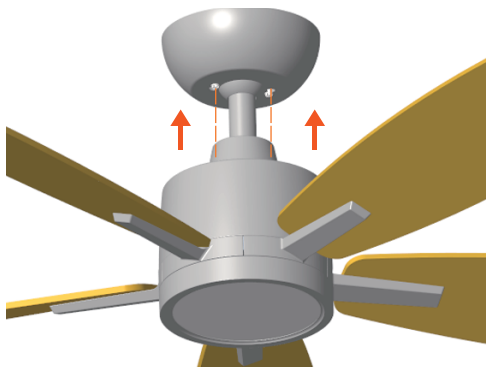

5

Mount the hanger bracket to the ceiling.

6

Unscrew and remove the set screw to disassemble the downrod.

7

Assemble the downrod and fan motor assembly, then secure them together.

8

Hang the assembled fan onto the hanger bracket on the ceiling.

9

Insert the controller into the gap of the mounting bracket.

10

Interconnect the wires, including the power cord and fan controller cord.

11

Secure the canopy with screws.

After-sales Service

Thank you so much for choosing TALOYA as your preferred brand for your recent purchase and hope they have met or exceeded your expectations. We appreciate your trust in us and are thrilled to have you as a part of our valued customer community.