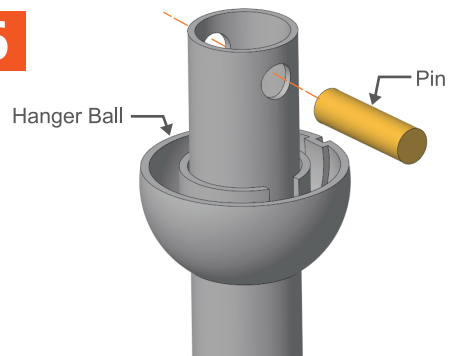

Blade

Fan Motor Assembly

Downrod

Remote Control

Screw Pack

Installation Guide

1

Secure the fan blades to the blade arms using the provided screws.

2

Screw the fan blades with their attached blade arms onto the fan motor.

3

Connect the light's wiring to the appropriate connectors on the fan motor.

4

Attach the light fixture to the fan motor and ensure it's secure.

5

Mount the hanger bracket to the ceiling.

6

Unscrew and remove the set screw to disassemble the downrod.

7

Assemble the downrod and fan motor assembly, then secure them together.

8

Hang the assembled fan onto the hanger bracket on the ceiling.