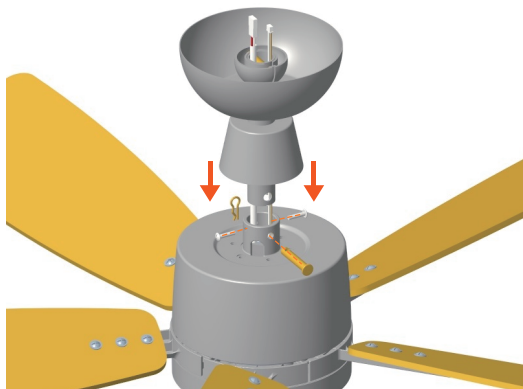

2

Screw the fan blades with their attached blade arms onto the fan motor.

3

Connect the light's wiring to the appropriate connectors on the fan motor.

4

Attach the light fixture to the fan motor and ensure it's secure.

5

Mount the hanger bracket to the ceiling.

6

Unscrew and remove the set screw to disassemble the downrod.

7

Assemble the downrod and fan motor assembly, then secure them together.

8

Hang the assembled fan onto the hanger bracket on the ceiling.

9

Insert the controller into the gap of the mounting bracket.

10

Interconnect the wires, including the power cord and fan controller cord.

11

Secure the canopy with screws.

After-sales Service

Thank you so much for choosing TALOYA as your preferred brand for your recent purchase and hope they have met or exceeded your expectations. We appreciate your trust in us and are thrilled to have you as a part of our valued customer community.