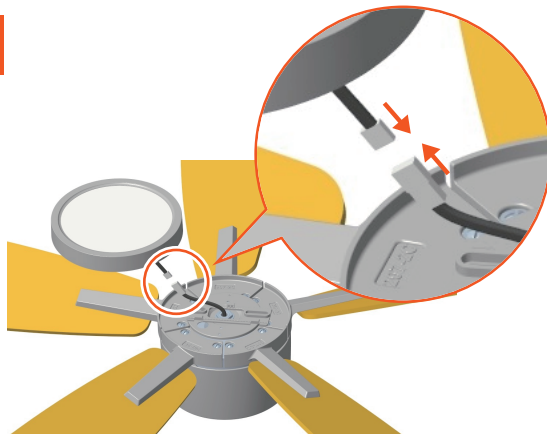

Do not expose to water or rain.

Ensure that after the fan is installed, its lowest point is no less than 2.1 meters from the ground.

Packing List

Hanger Bracket

Canopy

Blade Arm

Lamp

Coupling Cover

Blade

Fan Motor Assembly

Downrod

Remote Control

Screw Pack

Installation Guide

1

Secure the fan blades to the blade arms using the provided screws.

2

Screw the fan blades with their attached blade arms onto the fan motor.

3

Connect the light's wiring to the appropriate connectors on the fan motor.

4

Attach the light fixture to the fan motor and ensure it's secure.

5

Mount the hanger bracket to the ceiling.

6

Unscrew and remove the set screw to disassemble the downrod.

7

Assemble the downrod and fan motor assembly, then secure them together.

8

Hang the assembled fan onto the hanger bracket on the ceiling.