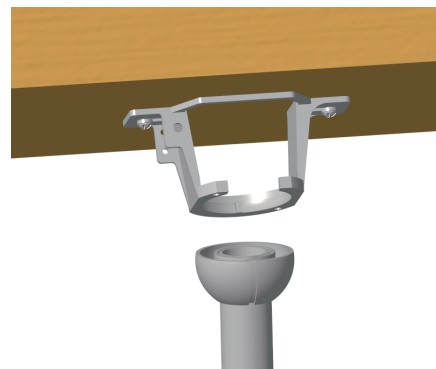

5

Mount the hanger bracket to the ceiling.

6

Unscrew and remove the set screw to disassemble the downrod.

7

Assemble the downrod and fan motor assembly, then secure them together.

8

Hang the assembled fan onto the hanger bracket on the ceiling.

9

Insert the controller into the gap of the mounting bracket.

10

Interconnect the wires, including the power cord and fan controller cord.

11

Secure the canopy with screws.

After-sales Service

Thank you so much for choosing TALOYA as your preferred brand for your recent purchase and hope they have met or exceeded your expectations. We appreciate your trust in us and are thrilled to have you as a part of our valued customer community.