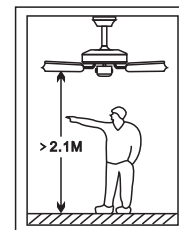

WARNING

✓ ON/OFF switch

✗ Dimmable switch

Turn power off before installation, inspection or removal.

Do not touch the light when it is on or hot. In case of any problem with the fan light, turn power off, neither attempt to repair, unless you're a qualified technician.

Do not expose to water or rain.

Ensure that after the fan is installed, its lowest point is no less than 2.1 meters from the ground.

Packing List

Hanger Bracket

Canopy

Blade Arm

Lamp

Coupling Cover