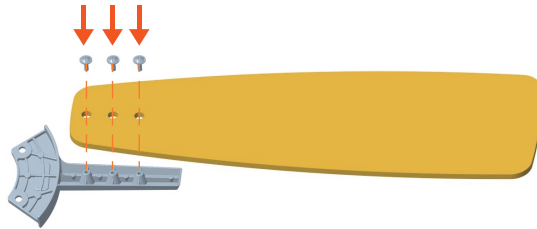

Do not expose to water or rain.

Ensure that after the fan is installed, its lowest point is no less than 2.1 meters from the ground.

Packing List

Hanger Bracket

Canopy

Blade Arm

Lamp

Coupling Cover

Blade

Fan Motor Assembly

Downrod

Remote Control

Screw Pack

Installation Guide

1

Secure the fan blades to the blade arms using the provided screws.

2

Screw the fan blades with their attached blade arms onto the fan motor.

3

Connect the light's wiring to the appropriate connectors on the fan motor.

4

Attach the light fixture to the fan motor and ensure it's secure.