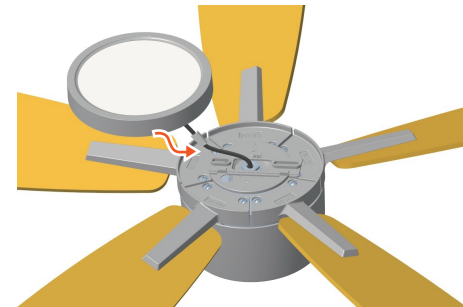

Blade

Fan Motor Assembly

Downrod

Remote Control

Screw Pack

Installation Guide

1

Secure the fan blades to the blade arms using the provided screws.

2

Screw the fan blades with their attached blade arms onto the fan motor.

3

Connect the light's wiring to the appropriate connectors on the fan motor.

4

Attach the light fixture to the fan motor and ensure it's secure.

5

Mount the hanger bracket to the ceiling.

6

Unscrew and remove the set screw to disassemble the downrod.

7

Assemble the downrod and fan motor assembly, then secure them together.

8

Hang the assembled fan onto the hanger bracket on the ceiling.