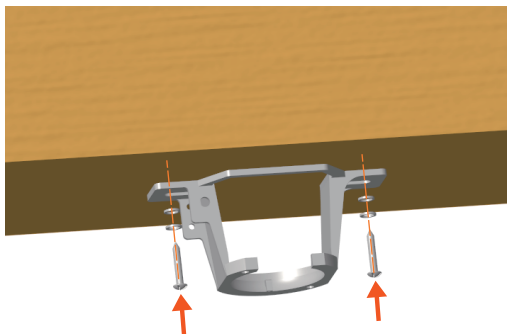

Blade

Fan Motor Assembly

Downrod

Remote Control

Screw Pack

Installation Guide

1

Secure the fan blades to the blade arms using the provided screws.

2

Screw the fan blades with their attached blade arms onto the fan motor.

3

Connect the light's wiring to the appropriate connectors on the fan motor.

4

Attach the light fixture to the fan motor and ensure it's secure.

5

Mount the hanger bracket to the ceiling.

6

Unscrew and remove the set screw to disassemble the downrod.

7

Assemble the downrod and fan motor assembly, then secure them together.

8

Hang the assembled fan onto the hanger bracket on the ceiling.