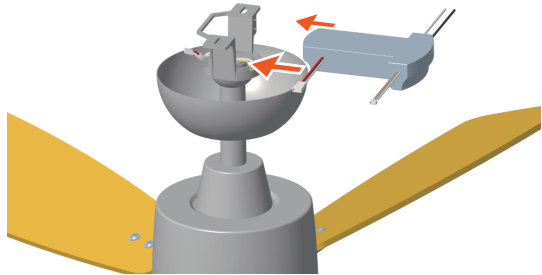

Blade

Fan Motor Assembly

Downrod

Remote Control

Screw Pack

Installation Guide

1

Secure the fan blades to the blade arms using the provided screws.

2

Screw the fan blades with their attached blade arms onto the fan motor.

3

Connect the light's wiring to the appropriate connectors on the fan motor.

4

Attach the light fixture to the fan motor and ensure it's secure.

5

Mount the hanger bracket to the ceiling.

6

Unscrew and remove the set screw to disassemble the downrod.

7

Assemble the downrod and fan motor assembly, then secure them together.

8

Hang the assembled fan onto the hanger bracket on the ceiling.

9

Insert the controller into the gap of the mounting bracket.

10

Interconnect the wires, including the power cord and fan controller cord.

11

Secure the canopy with screws.

After-sales Service

Thank you so much for choosing TALOYA as your preferred brand for your recent purchase and hope they have met or exceeded your expectations. We appreciate your trust in us and are thrilled to have you as a part of our valued customer community.