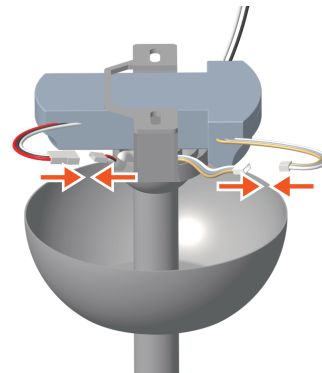

Blade

Fan Motor Assembly

Downrod

Remote Control

Screw Pack

Installation Guide

1

Secure the fan blades to the blade arms using the provided screws.

2

Screw the fan blades with their attached blade arms onto the fan motor.

3

Connect the light's wiring to the appropriate connectors on the fan motor.

4

Attach the light fixture to the fan motor and ensure it's secure.

5

Mount the hanger bracket to the ceiling.

6

Unscrew and remove the set screw to disassemble the downrod.

7

Assemble the downrod and fan motor assembly, then secure them together.

8

Hang the assembled fan onto the hanger bracket on the ceiling.

9

Insert the controller into the gap of the mounting bracket.

10

Interconnect the wires, including the power cord and fan controller cord.

11

Secure the canopy with screws.

After-sales Service

Thank you so much for choosing TALOYA as your preferred brand for your recent purchase and hope they have met or exceeded your expectations. We appreciate your trust in us and are thrilled to have you as a part of our valued customer community.