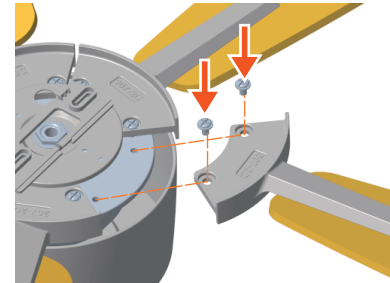

Do not expose to water or rain.

Ensure that after the fan is installed, its lowest point is no less than 2.1 meters from the ground.

Packing List

Hanger Bracket

Canopy

Blade Arm

Lamp

Coupling Cover

Blade

Fan Motor Assembly

Downrod

Remote Control

Screw Pack

Installation Guide

1

Secure the fan blades to the blade arms using the provided screws.

2

Screw the fan blades with their attached blade arms onto the fan motor.

3

Connect the light's wiring to the appropriate connectors on the fan motor.

4

Attach the light fixture to the fan motor and ensure it's secure.

5

Mount the hanger bracket to the ceiling.

6

Unscrew and remove the set screw to disassemble the downrod.

7

Assemble the downrod and fan motor assembly, then secure them together.

8

Hang the assembled fan onto the hanger bracket on the ceiling.