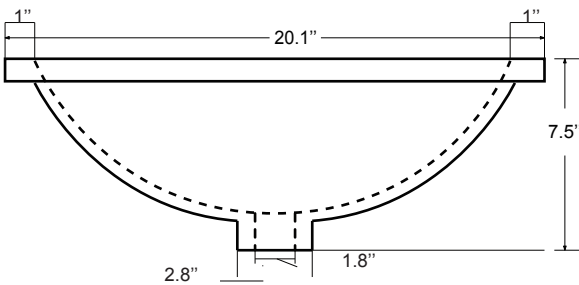

Dimensions

Front

Back

Side

Top

Features :

- Solid Wood & Hardwood Construction
- 6 Soft-close Drawers
- Chrome finish hardware
- Adjustable leg levelers
- cUPC Undermount Basin

Dimensions:

- 42"×22"×34 5/8" (With Top)
- 41 3/8"×21 7/8"×33 7/8" (Vanity Only)

Vanity Finish:

- White (W)
- Sapphire Gray (SG)

Countertop:

- Italian carrara white marble (CW)

Certification:

CARB P2

Countertop & Sink

Dimensions:

Countertop: 42" x 22" x 0.75"

Oval undermount basin: 20.1" x 15.2" x 7.5"