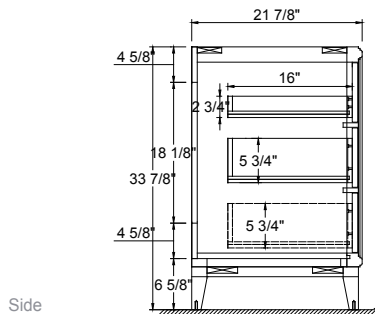

Dimensions

Front

Back

Side

Top

Features :

- Solid Wood & Hardwood Construction
- 6 Soft-close Drawers
- Chrome finish hardware
- Adjustable leg levelers
- cUPC Undermount Basin

Dimensions:

- 42"×22"×34 5/8" (With Top)
- 41 3/8"×21 7/8"×33 7/8" (Vanity Only)

Vanity Finish:

- White (W)
- Sapphire Gray (SG)

Countertop:

- Italian carrara white marble (CW)

Certification:

CARB P2

Countertop & Sink

Dimensions:

Countertop: 42" x 22" x 0.75"

Oval undermount basin: 20.1" x 15.2" x 7.5"