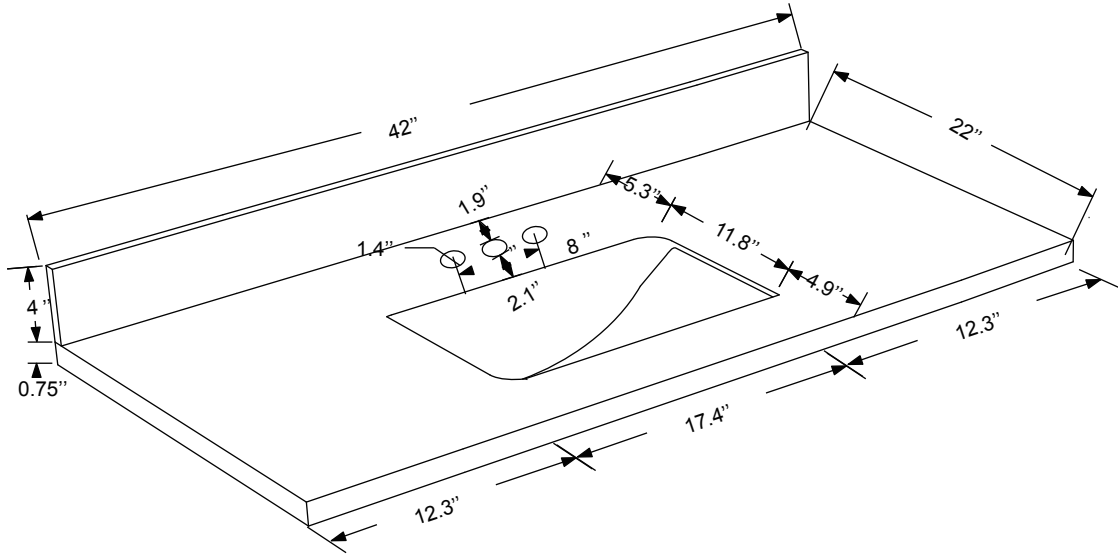

Dimensions

Front

Back

Side

Top

Features :

- Solid Wood & Hardwood Construction
- 6 Soft-close Drawers
- Chrome finish hardware
- Adjustable leg levelers
- cUPC Undermount Basin

Dimensions:

- 42"×22"×34 5/8" (With Top)
- 41 3/8"×21 7/8"×33 7/8" (Vanity Only)

Vanity Finish:

- White (W)
- Sapphire Gray (SG)

Countertop:

- Italian carrara white marble (CW)

Certification:

CARB P2

Countertop & Sink

Dimensions:

Countertop: 42" x 22" x 0.75"

Oval undermount basin: 20.1" x 15.2" x 7.5"