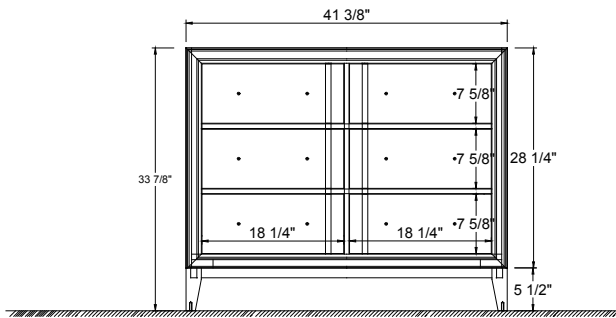

Dimensions

Front

Back

Side

Top

Features :

- Solid Wood & Hardwood Construction
- 6 Soft-close Drawers
- Chrome finish hardware
- Adjustable leg levelers
- cUPC Undermount Basin

Dimensions:

- 42"×22"×34 5/8" (With Top)
- 41 3/8"×21 7/8"×33 7/8" (Vanity Only)

Vanity Finish:

- White (W)
- Sapphire Gray (SG)

Countertop:

- Italian carrara white marble (CW)

Certification:

CARB P2

Countertop & Sink

Dimensions:

Countertop: 42" x 22" x 0.75"

Oval undermount basin: 20.1" x 15.2" x 7.5"