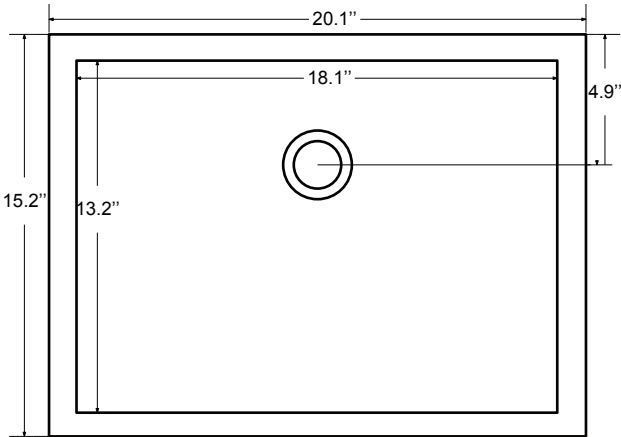

Dimensions

Front

Back

Side

Top

Features :

- Solid Wood & Hardwood Construction
- 6 Soft-close Drawers
- Chrome finish hardware
- Adjustable leg levelers
- cUPC Undermount Basin

Dimensions:

- 42"×22"×34 5/8" (With Top)
- 41 3/8"×21 7/8"×33 7/8" (Vanity Only)

Vanity Finish:

- White (W)
- Sapphire Gray (SG)

Countertop:

- Italian carrara white marble (CW)

Certification:

CARB P2

Countertop & Sink

Dimensions:

Countertop: 42" x 22" x 0.75"

Oval undermount basin: 20.1" x 15.2" x 7.5"