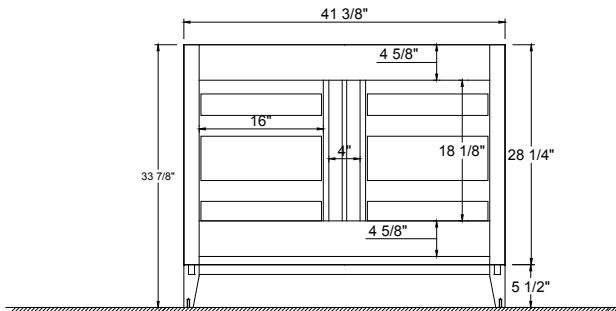

Dimensions

Front

Back

Side

Top

Features :

- Solid Wood & Hardwood Construction
- 6 Soft-close Drawers
- Chrome finish hardware
- Adjustable leg levelers
- cUPC Undermount Basin

Dimensions:

- 42"×22"×34 5/8" (With Top)
- 41 3/8"×21 7/8"×33 7/8" (Vanity Only)

Vanity Finish:

- White (W)
- Sapphire Gray (SG)

Countertop:

- Italian carrara white marble (CW)

Certification:

CARB P2

Countertop & Sink

Dimensions:

Countertop: 42" x 22" x 0.75"

Oval undermount basin: 20.1" x 15.2" x 7.5"