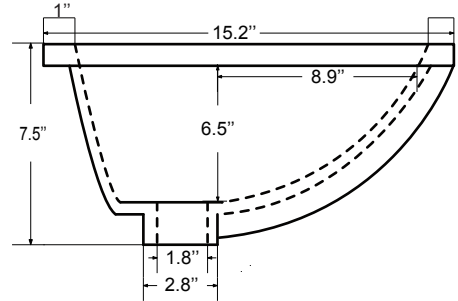

Dimensions

Front

Back

Side

Top

Features :

- Solid Wood & Hardwood Construction
- 6 Soft-close Drawers
- Chrome finish hardware
- Adjustable leg levelers
- cUPC Undermount Basin

Dimensions:

- 42"×22"×34 5/8" (With Top)
- 41 3/8"×21 7/8"×33 7/8" (Vanity Only)

Vanity Finish:

- White (W)
- Sapphire Gray (SG)

Countertop:

- Italian carrara white marble (CW)

Certification:

CARB P2

Countertop & Sink

Dimensions:

Countertop: 42" x 22" x 0.75"

Oval undermount basin: 20.1" x 15.2" x 7.5"