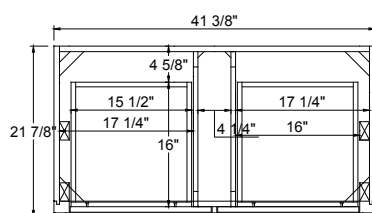

Dimensions

Front

Back

Side

Top

Features :

- Solid Wood & Hardwood Construction
- 6 Soft-close Drawers
- Chrome finish hardware
- Adjustable leg levelers
- cUPC Undermount Basin

Dimensions:

- 42"×22"×34 5/8" (With Top)
- 41 3/8"×21 7/8"×33 7/8" (Vanity Only)

Vanity Finish:

- White (W)
- Sapphire Gray (SG)

Countertop:

- Italian carrara white marble (CW)

Certification:

CARB P2

Countertop & Sink

Dimensions:

Countertop: 42" x 22" x 0.75"

Oval undermount basin: 20.1" x 15.2" x 7.5"