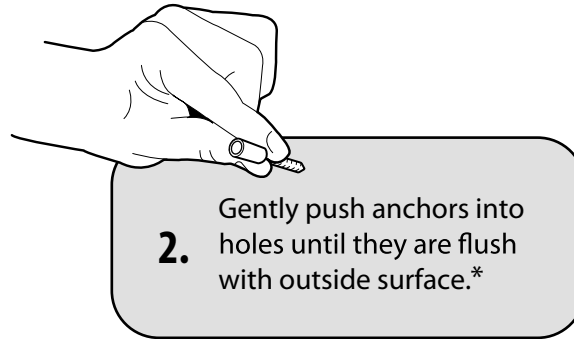

Spira Wallbox

A Brand of 603 Products, LLC

Assembly Instructions

Contents:
Spira Wallbox
Lock assembly (installed)

Fasteners included:

- 4 - Phillips head fasteners
- 4 - Rubber spacers
- 4 - Plastic anchors
- 4 - Wallbox keys

**Non-Locking latch
Purchased Separately**

* Anchors not required if fastening to wood.

Stainless Wallbox Installed

Spira Wallbox Family

Black Wallbox

Stainless Wallbox

Mail slot access

Secure mail access