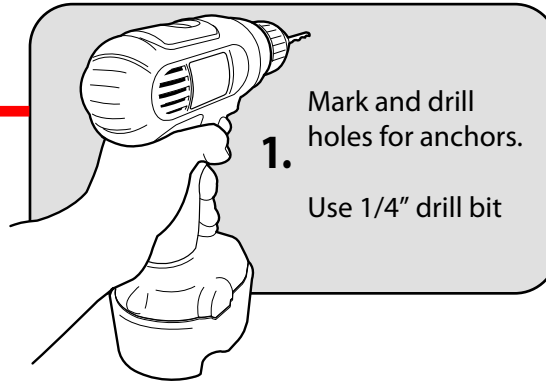

Spira Wallbox

A Brand of 603 Products, LLC

Assembly Instructions

Contents:
Spira Wallbox
Lock assembly (installed)

Fasteners included:

- 4 - Phillips head fasteners
- 4 - Rubber spacers
- 4 - Plastic anchors
- 4 - Wallbox keys

**Non-Locking latch
Purchased Separately**

* Anchors not required if fastening to wood.

Stainless Wallbox Installed

Spira Wallbox Family

Black Wallbox

Stainless Wallbox

Mail slot access

Secure mail access