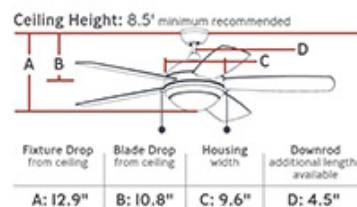

Collection: Discus Outdoor

UPC #:014817576610

Finish: Roman Bronze (RB)

Blade Finish: Roman Bronze

Blade Finish 2: Undefined

Dimensions:

- **Diameter:** 52"
- **Weight:** 20.5 lbs.
- **Reverse Switch:** Manual
- **Rev. Switch Location:** Top of Housing
- **Motor Size:** 153.0 X 18.0
- **Diameter of Housing:** 11.1
- **Lead Wire Length:** 78 inches
- **Light Kit Included:** Yes
- **Remote Included:** None
- **Remote Group(s):**

Bulbs:

1 - LED Integrated Array 20w 120v - included

Features:

- Fixture is operated with a pull chain

Material List:

Backplate / Canopy Details:

Type	Height / Length	Width	Depth	Diameter	Outlet Box Up	Outlet Box Down
Canopy				5 1/8		

Blade Details:

Blade Group	Diameter	Included	RPM Hi	CFM Hi	Watts Hi	Amps Hi	RPM Med	CFM Med	Watts Med	Amps Med	RPM Low	CFM Low	Watts Low	Amps Low
	52	Yes	167.0	4483.37	60.21	0.5024								

Mounting Options:

Mounting Type	Included	Item	Downrod Length	Downrod Diameter	Overall Height	Blade to Ceiling	Min. Ceiling Height	Canopy Style	Canopy Diameter
Downrod (Included)	yes		4.5	0.5	15.4	10.3	7.86		5.1
Flush (Included)	yes								5.1