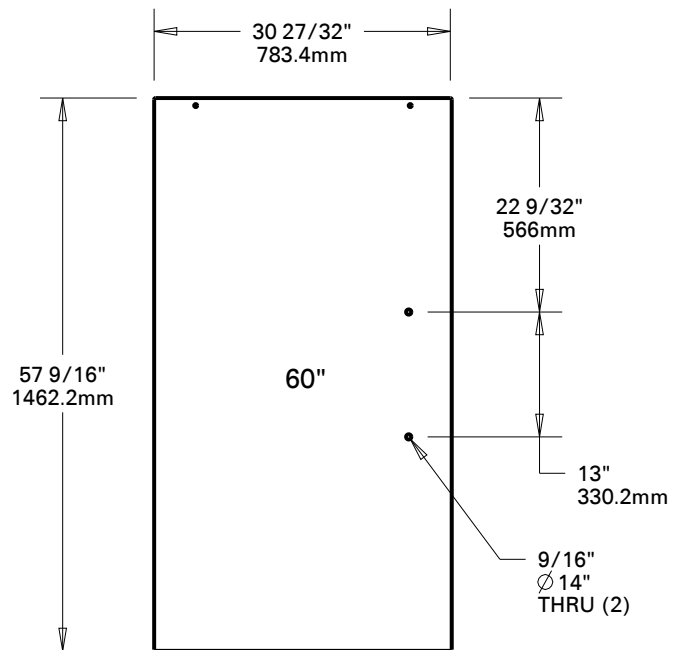

UNIQUE FEATURES: Constructed of Corrosion Resistant Anodized Aluminum.
60" Track Assembly Kit.
Fits 60" Tub Doors with an Opening min/max of 51-1/2" - 60" (130.8cm-152.4cm), with a Height of 60-7/8" (154.6cm).

NOTE: Height of 63-1/4" (160.7cm) Required for Installation.

WARRANTY: 5 Year Limited Warranty.

see what Delta can do

SHOWER DOOR

5/16" (8mm) SLIDING SHOWER
60" TUB GLASS PANELS

MATERIALS: 5/16" (8mm) Tempered Glass Panels.