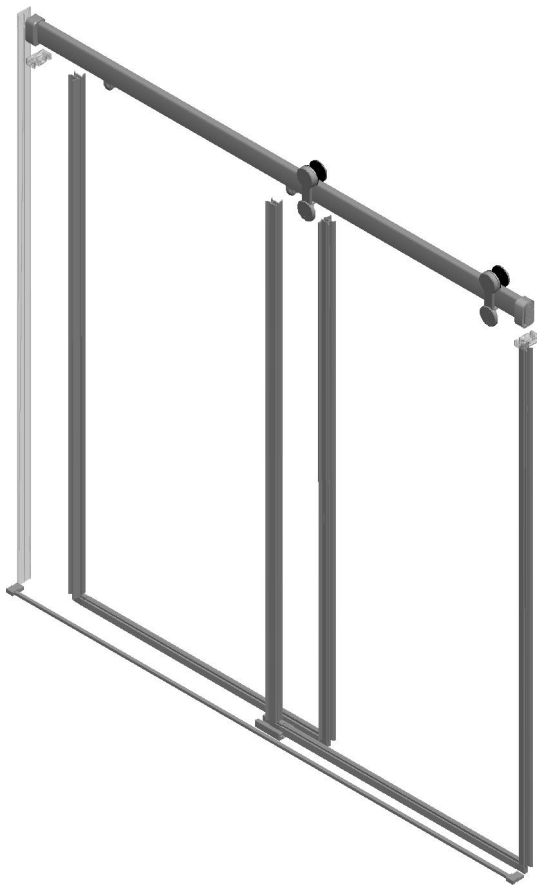

SHOWER DOOR

SLIDING PAXOS STYLE WITH 8 MM GLASS 60" TUB TRACK

ID	DESCRIPTION	QTY	MATERIAL
1	CONT. GLAZING TOP TRACK	1	AL6463_T5
2	CONTEMP 8MM MOUNTING BRACKET - RIGHT	1	ZAMACK_3
3	CONTEMP 8MM COLLER BASE LOCK - RIGHT	1	ZAMACK_3
4	CONTEMP 8MM MOUNTING BRACKET - LEFT	1	ZAMACK_3
5	CONTEMP 8MM COLLER BASE LOCK - LEFT	1	ZAMACK_3
6	UPPER ROLLR ASS'Y CONT GLAZING	2	ASSEMBLY
7	8MM CORNER WATER DIVERTER GLAZING LEFT	2	TRITAN_TX1001
8	8MM WATER RETENTION SEAL OUTSIDE ROLLER	2	PVC
9	8MM CORNER WATER RETENTION GLAZING RIGHT	2	TRITAN_TX1001
10	8MM WATER RETENTION BOTTOM GLAZING EXTR	2	PVC
11	CONT. GLAZ LOW'R ROLL'R ASS'Y	2	ASSEMBLY
12	CONTEMP 8MM GRAB BUMPER	2	PVC
13	M5X0.8X10MM LONG BUTTON PHILLIPS	2	SS
14	CONTEMP 8MM CENTER GUIDE	1	AL6061
15	CONTEMP 8MM CG LOCK BRACKET	1	AL6061
16	CONTEMP 8MM CG COVER RIGHT	1	ZAMACK_3
17	CONTEMP 8MM CG LEFT COVER	1	ZAMACK_3
18	CONTEMP 8MM DAM STRIP	1	AL6063_EXT
19	K-R12 48" HEAVY HINGE - M4X12	4	STEEL
20	DAM STRIP HOLD DOWN CONTEMP 8MM	2	AL6061
21	CONTEMP 8MM SCREW CAP	2	ABS
22	#8-18 X 1.5" LONG PHILLIPS HEAD	6	SS
23	ST3.5X39L FH SCREW	4	SS
24	SCREW ANCHOR	10	PVC
25	TOGGLE WALL ANCHOR	10	POLYPROPYLENE
26	CONTEMP 8MM ALGMT TOOL	1	AL6063_EXT
27	8MM INSIDE ROLLER ASS'Y SIDE SEAL	2	PVC

MATERIALS: Anodized Aluminum Extrusions (Track) and Zinc Die Cast (Mounting Brackets). Matte Black is Powder Coated.

INSTALLATION: Detailed Instructions, Templates and Hardware Included for Easy Installation.

UNIQUE FEATURES: Constructed of Corrosion Resistant Anodized Aluminum.
60" Track Assembly Kit.
Fits 60" Tub Doors with an Opening min/max of 51-1/2" - 60" (130.8cm-152.4cm), with a Height of 60-7/8" (154.6cm).

NOTE: Height of 63-1/4" (160.7cm) Required for Installation.

WARRANTY: 5 Year Limited Warranty.

see what Delta can do

SHOWER DOOR

5/16" (8mm) SLIDING SHOWER
60" TUB GLASS PANELS

MATERIALS: 5/16" (8mm) Tempered Glass Panels.