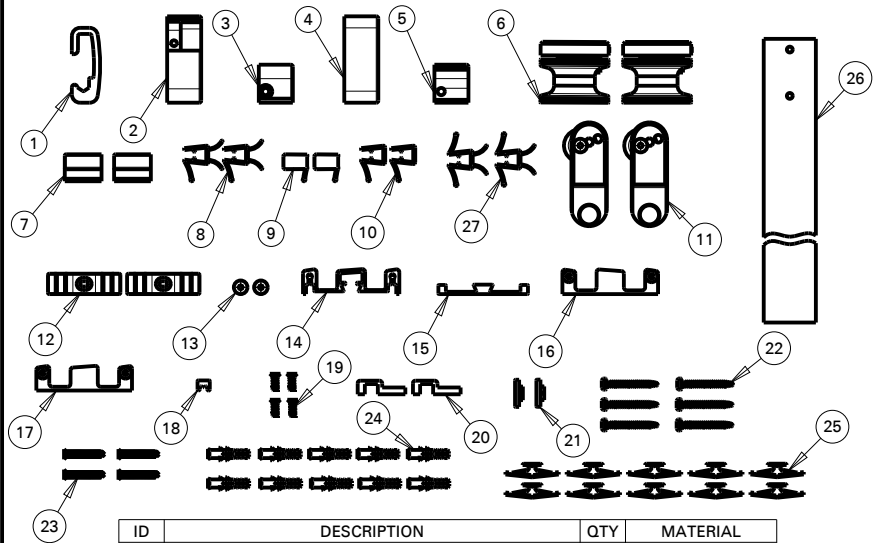

SHOWER DOOR

SLIDING PAXOS STYLE WITH 8 MM GLASS 60" TUB TRACK

ID	DESCRIPTION	QTY	MATERIAL
1	CONT. GLAZING TOP TRACK	1	AL6463_T5
2	CONTEMP 8MM MOUNTING BRACKET - RIGHT	1	ZAMACK_3
3	CONTEMP 8MM COLLER BASE LOCK - RIGHT	1	ZAMACK_3
4	CONTEMP 8MM MOUNTING BRACKET - LEFT	1	ZAMACK_3
5	CONTEMP 8MM COLLER BASE LOCK - LEFT	1	ZAMACK_3
6	UPPER ROLLR ASS'Y CONT GLAZING	2	ASSEMBLY
7	8MM CORNER WATER DIVERTER GLAZING LEFT	2	TRITAN_TX1001
8	8MM WATER RETENTION SEAL OUTSIDE ROLLER	2	PVC
9	8MM CORNER WATER RETENTION GLAZING RIGHT	2	TRITAN_TX1001
10	8MM WATER RETENTION BOTTOM GLAZING EXTR	2	PVC
11	CONT. GLAZ LOW'R ROLL'R ASS'Y	2	ASSEMBLY
12	CONTEMP 8MM GRAB BUMPER	2	PVC
13	M5X0.8X10MM LONG BUTTON PHILLIPS	2	SS
14	CONTEMP 8MM CENTER GUIDE	1	AL6061
15	CONTEMP 8MM CG LOCK BRACKET	1	AL6061
16	CONTEMP 8MM CG COVER RIGHT	1	ZAMACK_3
17	CONTEMP 8MM CG LEFT COVER	1	ZAMACK_3
18	CONTEMP 8MM DAM STRIP	1	AL6063_EXT
19	K-R12 48" HEAVY HINGE - M4X12	4	STEEL
20	DAM STRIP HOLD DOWN CONTEMP 8MM	2	AL6061
21	CONTEMP 8MM SCREW CAP	2	ABS
22	#8-18 X 1.5" LONG PHILLIPS HEAD	6	SS
23	ST3.5X39L FH SCREW	4	SS
24	SCREW ANCHOR	10	PVC
25	TOGGLE WALL ANCHOR	10	POLYPROPYLENE
26	CONTEMP 8MM ALGMT TOOL	1	AL6063_EXT
27	8MM INSIDE ROLLER ASS'Y SIDE SEAL	2	PVC

UNIQUE FEATURES: Constructed of Corrosion Resistant Anodized Aluminum.
60" Track Assembly Kit.
Fits 60" Tub Doors with an Opening min/max of 51-1/2" - 60" (130.8cm-152.4cm), with a Height of 60-7/8" (154.6cm).

NOTE: Height of 63-1/4" (160.7cm) Required for Installation.

WARRANTY: 5 Year Limited Warranty.

see what Delta can do

SHOWER DOOR

5/16" (8mm) SLIDING SHOWER
60" TUB GLASS PANELS

MATERIALS: 5/16" (8mm) Tempered Glass Panels.

UNIQUE FEATURES: Spot Guard Easy Clean Coating on Both Sides.

WARRANTY: 5 Year Limited Warranty.

see what Delta can do

SHOWER DOOR

VERTICAL LYNDALL™ HANDLE

MATERIALS: Zinc Posts for All, Stainless Steel Bars for Polished Chrome, Aluminum Bars for Brushed Nickel and Matte Black.