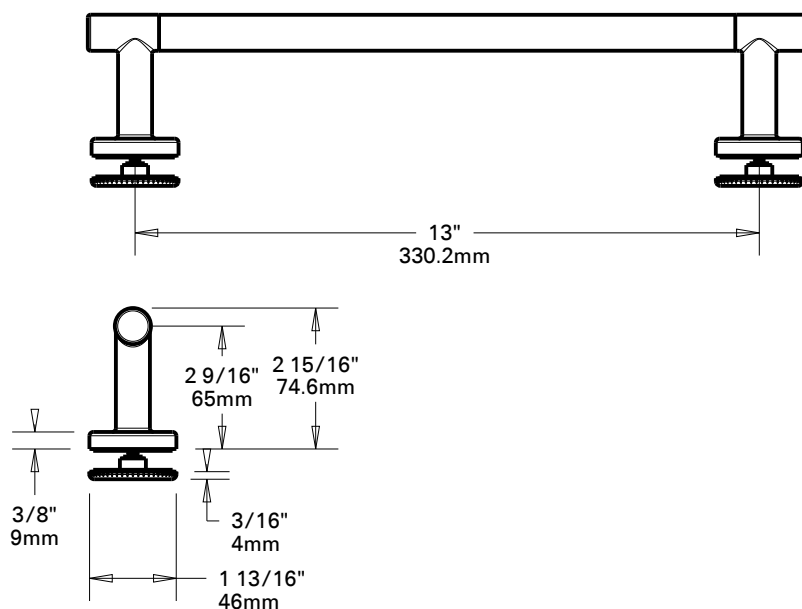

SHOWER DOOR

VERTICAL LYNDALL™ HANDLE

MATERIALS: Zinc Posts for All, Stainless Steel Bars for Polished Chrome, Aluminum Bars for Brushed Nickel and Matte Black.

UNIQUE FEATURES: Coordinates with Delta® Faucets and Bath Hardware.

WARRANTY: 5 Year Limited Warranty.

see what Delta can do