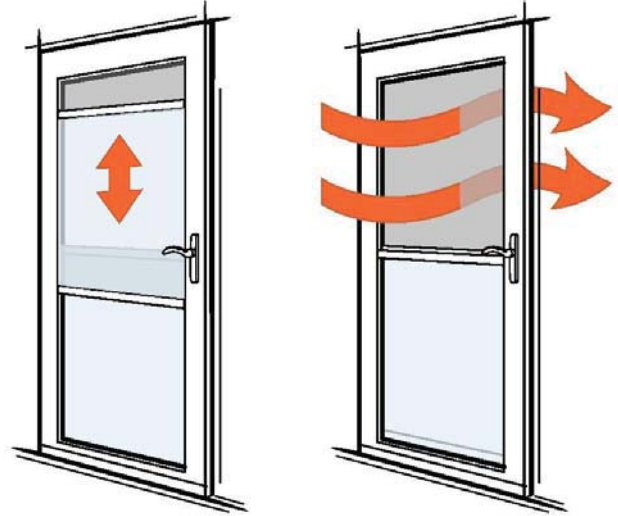

SPECIFICATIONS

Internet #: 202985074

Product Name: Andersen® - 36 in. x 80 in. 3000 Series White Self-Storing Easy Install Storm Door

DIMENSIONS

Assembled Depth (in.)	2.25
Assembled Height (in.)	80.875
Assembled Width (in.)	36.375
Door Size (WxH) in.	36 x 80
Door Thickness (in.)	1.5
Fits Opening Height (in.)	80 to 80 7/8
Fits Opening Width (in.)	35 7/8 to 36 3/8

DETAILS

Bottom Door Sweep	Double	Handleset Finish	No Handleset
Color Family	White	Included	Screen
Color/Finish	White	Material	Aluminum
Door Handing	Left Hand/Outswing	Product Weight (lb.)	66.99
Door Type	Storm	Returnable	90-Day
Features	Easy Install Retractable Screen	Type of Weatherstripping	Dual
Finish Type	Painted	View Type	Full-view