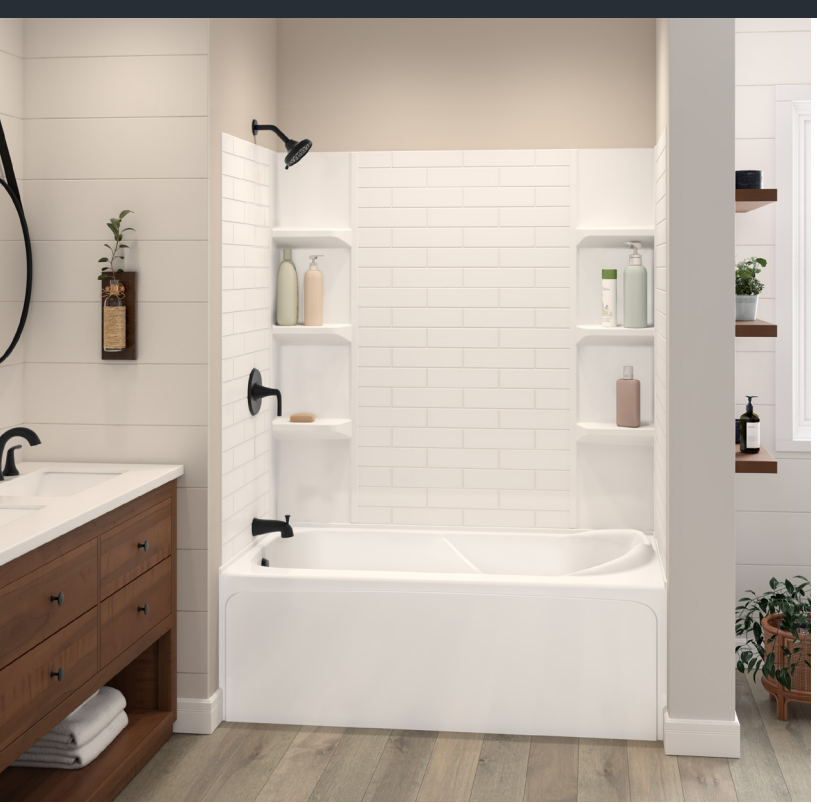

TechnoDesign®

APPLIQUÉS

WALLS AND SURROUNDS FOR BATHTUBS AND SHOWERS

10
YEAR
WARRANTY

Acrylic

3
YEAR
WARRANTY

Polystyrene