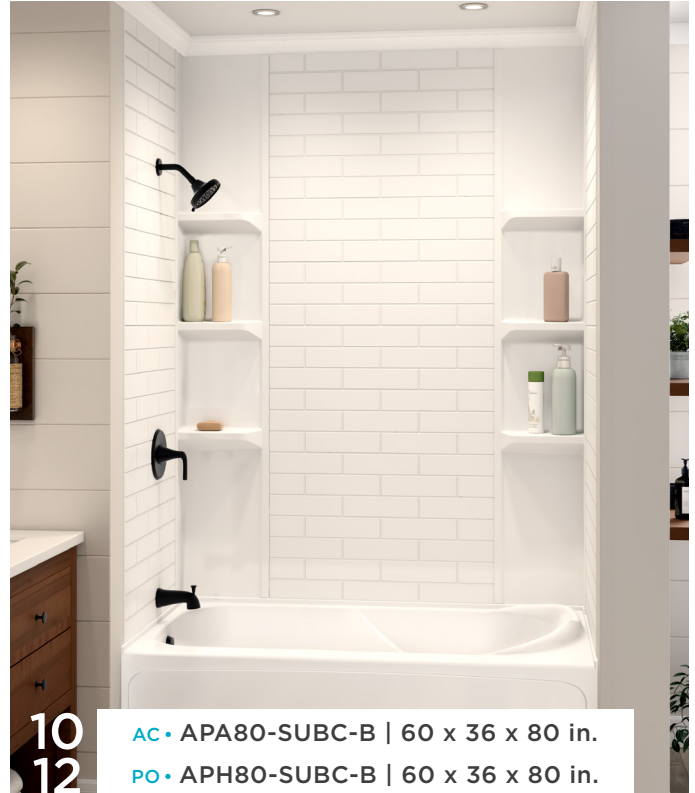

GIVE IT A LITTLE SHINE WITHOUT BREAKING THE BANK.

Is your bathroom looking a little dated? Don't have the budget for major renovations? You can quickly and easily update this key room thanks to our modern and affordable wall panel and shelf unit kits for bathtubs and showers. Simply choose from among the different options to create a beautiful space you'll love spending time in.

WHAT MAKES OUR PRODUCTS SO VERSATILE?

- Choice of two durable materials: acrylic or polystyrene
- Choice of two heights, depending on your needs: 58 or 80 inches
- Choice of five patterns to suit your decor
- Choice of three spacious corner shelf units that can fit bottles of different sizes
- Quick and easy installation
- Smooth, easy-to-clean surface

Acrylic

CLASSIC SUBWAY

Acrylic and polystyrene

9
11

AC • APA58-SUBC-B | 60 x 32 x 58 in.

PO • APH58-SUBC-B | 60 x 32 x 58 in.

10
12

AC • APA80-SUBC-B | 60 x 36 x 80 in.