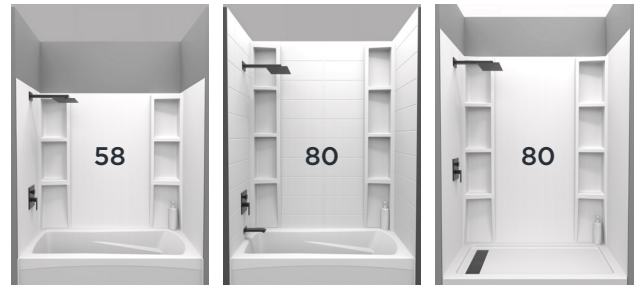

WHAT MAKES OUR PRODUCTS SO VERSATILE?

- Choice of two durable materials: acrylic or polystyrene
- Choice of two heights, depending on your needs: 58 or 80 inches
- Choice of five patterns to suit your decor
- Choice of three spacious corner shelf units that can fit bottles of different sizes
- Quick and easy installation
- Smooth, easy-to-clean surface

Overlapping panels
for an optimal seal

Lightweight and
easy to carry

Easy to cut
and to adjust

Can be installed
directly on drywall

Waterproof

ENDLESS POSSIBILITIES, UNRIVALLED SATISFACTION

We know that people have different tastes and needs, which is why we offer 14 elegant and practical configurations. You'll be spoilt for choice!

HEIGHT OPTIONS

Choose the height that best suits your needs.

	58 in.	80 in.
Bathtub	✓	✓ Up to the ceiling
Shower	-	✓

WALL PATTERN OPTIONS

Classic subway

Contemporary subway

Vertical

Chevron

Smooth wall

SHELF UNIT OPTIONS

Minimalist

Uniform

Multi-use

58 in.

80 in.

58 in.