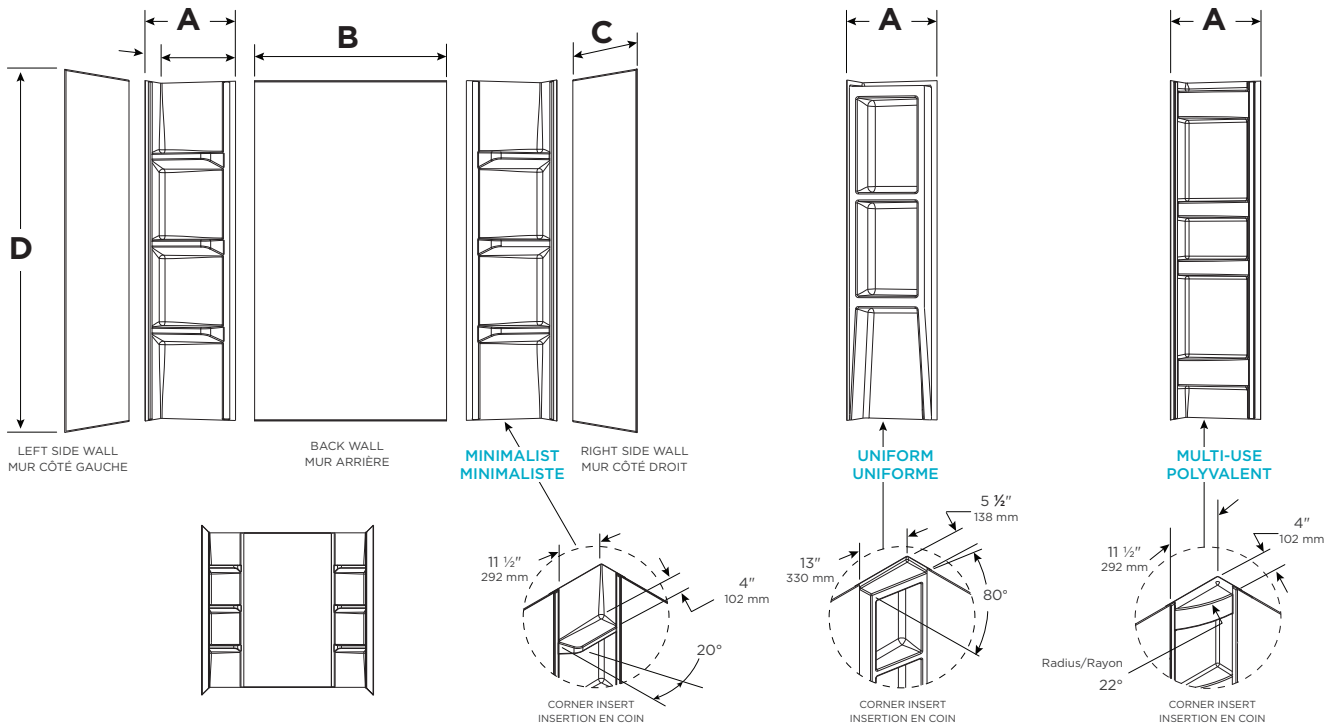

TECHNICAL DRAWINGS

5 PIECES

	A	B	C	D
58	14 x 6 1/2 in. 355 x 165 mm	33 3/4 in. 845 mm	26 1/2 in. 673 mm	58 in 1473 mm
80			33 3/4 in. 845 mm	80 in. 2032 mm

SPECIFICATIONS

#	CODE	DESCRIPTION	UPC	PACKAGING DIMENSIONS	PACKAGING WEIGHT
1	APA58-SUBS-C	Acrylic | 58 in. | Contemporary subway | Uniform	874457008380	34 x 7 3/4 x 59 3/4 in.	41 lb.
2	APA80-SUBS-C	Acrylic | 80 in. | Contemp. subway | Uniform	874457004672	34 1/2 x 7 1/2 x 80 1/2 in.	52 lb.
3	APA58-CHEV-C	Acrylic | 58 in. | Chevron | Uniform	874457005099	34 x 7 3/4 x 59 3/4 in.	41 lb.
4	APA80-CHEV-C	Acrylic | 80 in. | Chevron | Uniform	874457005105	34 1/2 x 7 1/2 x 80 1/2 in.	52 lb.
5	APA58-LART-C	Acrylic | 58 in. | Vertical | Uniform	874457005075	34 x 7 3/4 x 59 3/4 in.	41 lb.
6	APA80-LART-C	Acrylic | 80 in. | Vertical | Uniform	874457005082	34 1/2 x 7 1/2 x 80 1/2 in.	52 lb.
7	APA58-LART-D	Acrylic | 58 in. | Vertical | Multi-use	874457005556	34 x 7 3/4 x 59 3/4 in.	41 lb.
8	APA80-LART-D	Acrylic | 80 in. | Vertical | Multi-use	874457004689	34 1/2 x 7 1/2 x 80 1/2 in.	52 lb.
9	APA58-SUBC-B	Acrylic | 58 in. | Classic subway | Minimalist	874457005532	34 x 7 3/4 x 59 3/4 in.	41 lb.
10	APA80-SUBC-B	Acrylic | 80 in. | Classic subway | Minimalist	874457005549	34 1/2 x 7 1/2 x 80 1/2 in.	52 lb.
11	APH58-SUBC-B	Polystyrene | 58 in. | Classic subway | Minimalist	874457005051	34 x 7 3/4 x 59 3/4 in.	21 lb.
12	APH80-SUBC-B	Polystyrene | 80 in. | Classic subway | Minimalist	874457005068	34 1/2 x 7 1/2 x 80 1/2 in.	26 lb.
13	APH58-SMTH-B	Polystyrene | 58 in. | Smooth wall | Minimalist	874457005037	13 x 13 x 61 in.	21 lb.
14	APH80-SMTH-B	Polystyrene | 80 in. | Smooth wall | Minimalist	874457005044	13 x 13 x 83 in.	26 lb.