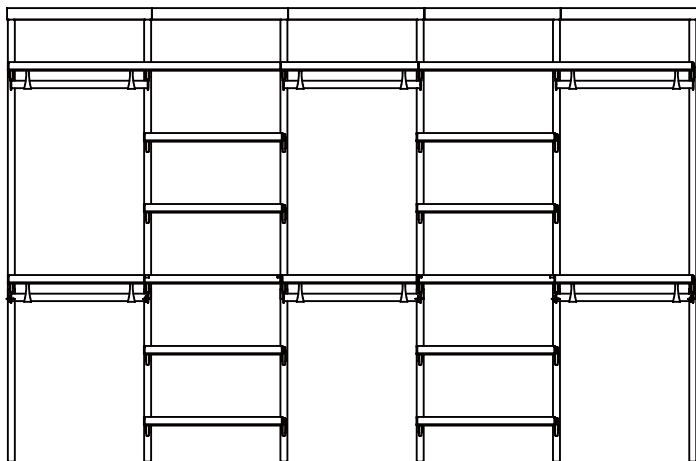

121.5 in. Double Hang with Double Six Shelf Stack

Shipping Package Checklist:

Item#	Description	QTY
1006844947	73.5in. Long Hang with Shelf Stack - Base Kit	1
1006841202	24in. Wire Shelf (2pk) - Add-On	3
1006844812 / 1006844804 / 1006844632	48in. White/Gray/Birch Décor Shelf Cover (2pk)	2
1006841112 / 1006841104 / 1006841024	24in. White/Gray/Birch Décor Shelf Cover (2pk)	5
1006837491	24in. Double Hang Shelf - Extension	2