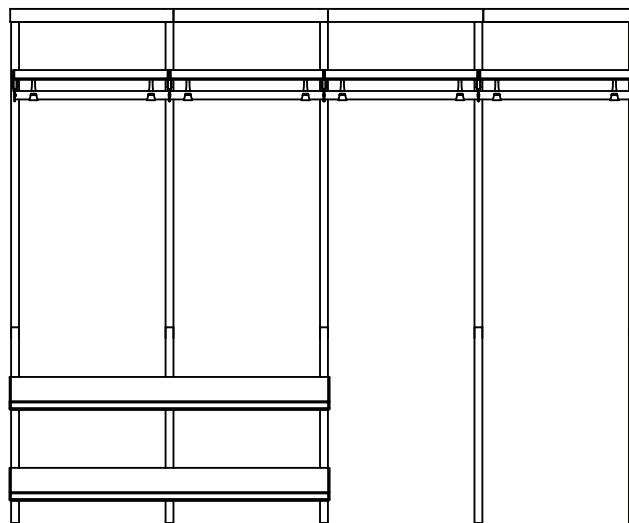

Shipping Package Checklist:

Item#	Description	QTY
1006844880	49.5in. Long Hang - Base Kit	1
1006841132	24in. Long Hang Shelf - Extension	2
1006844927 / 1006844921 / 1006844911	49in. White/Gray/Birch Shoe Rack - Add-On	2
1006844812 / 1006844804 / 1006844632	48in. White/Gray/Birch Décor Shelf Cover (2pk)	1