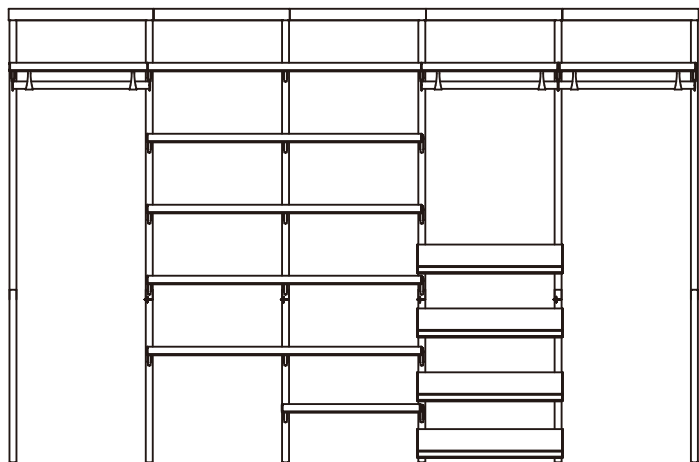

121.5 in. Long Hang and Short Hang with Double Shelf Stack and Shoe Rack

Shipping Package Checklist:

Item#	Description	QTY
1006844947	73.5in. Long Hang with Shelf Stack - Base Kit	1
1006841181	24in. Single Shelf - Extension	1
1006841202	24in. Wire Shelf (2pk) - Add-On	2
1006841132	24in. Long Hang Shelf - Extension	1
1006841177 / 1006841145 / 1006841140	25in. White/Gray/Birch Shoe Rack (2pk) - Add-On	2
1006844812 / 1006844804 / 1006844632	48in. White/Gray/Birch Décor Shelf Cover (2pk)	3
1006841112 / 1006841104 / 1006841024	24in. White/Gray/Birch Décor Shelf Cover (2pk)	1