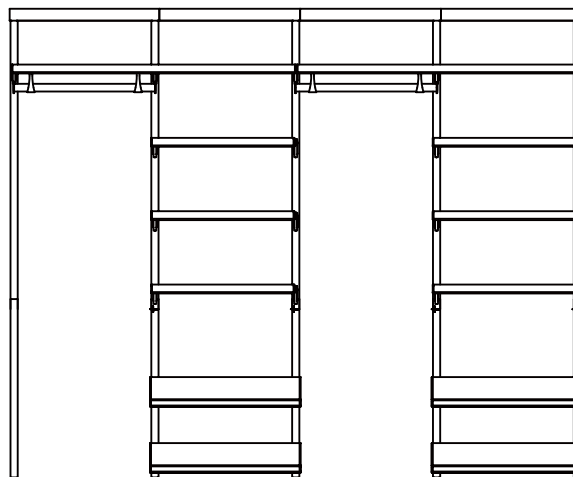

97.5 in. Long Hang with Double Shoe Racks and Four Shelf Stack

Shipping Package Checklist:

Item#	Description	QTY
1006844947	73.5in. Long Hang with Shelf Stack - Base Kit	1
1006840990	24in. Double Shelf - Extension	1
1006841177 / 1006841145 / 1006841140	25in. White/Gray/Birch Shoe Rack (2pk) - Add-On	2
1006844812 / 1006844804 / 1006844632	48in. White/Gray/Birch Décor Shelf Cover (2pk)	1
1006841112 / 1006841104 / 1006841024	24in. White/Gray/Birch Décor Shelf Cover (2pk)	3

97.5 in.