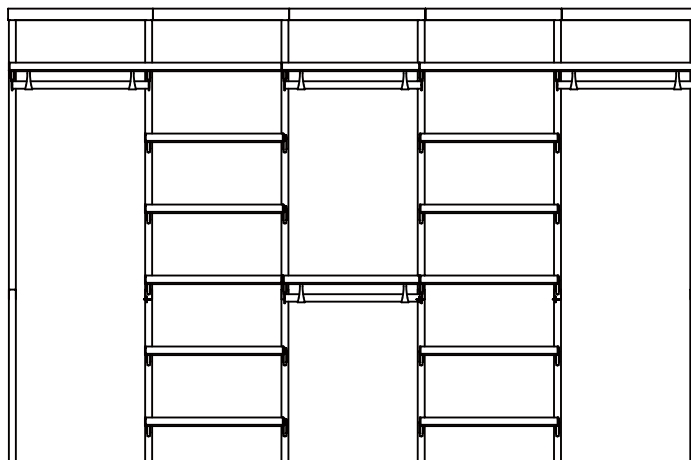

121.5 in. Long Hang and Double Hang with Double Six Shelf Stacks

Shipping Package Checklist:

Item#	Description	QTY
1006844947	73.5in. Long Hang with Shelf Stack - Base Kit	1
1006840990	24in. Double Shelf - Extension	1
1006841202	24in. Wire Shelf (2pk) - Add-On	2
1006837491	24in. Double Hang Shelf - Extension	1
1006844812 / 1006844804 / 1006844632	48in. White/Gray/Birch Décor Shelf Cover (2pk)	1
1006841112 / 1006841104 / 1006841024	24in. White/Gray/Birch Décor Shelf Cover (2pk)	6