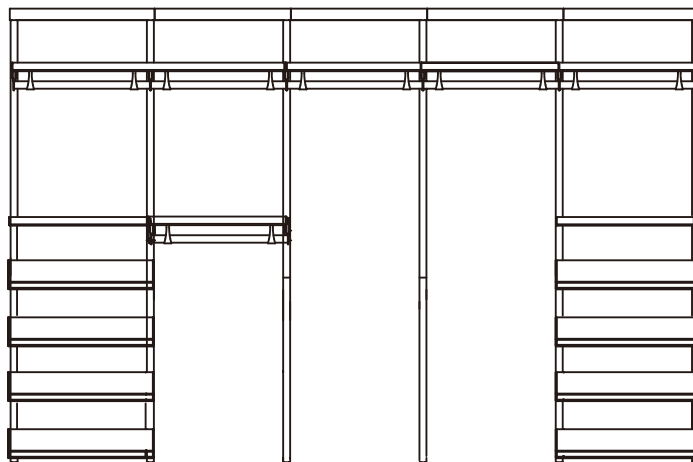

121.5 in. Double Hang and Long Hang with Double Four Shelf Shoe Rack Stacks

Shipping Package Checklist:

Item#	Description	QTY
1006844880	49.5in. Long Hang - Base Kit	1
1006841132	24in. Long Hang Shelf - Extension	2
1006837491	24in. Double Hang Shelf - Extension	1
1006844812 / 1006844804 / 1006844632	48in. White/Gray/Birch Décor Shelf Cover (2pk)	1
1006841112 / 1006841104 / 1006841024	24in. White/Gray/Birch Décor Shelf Cover (2pk)	2
1006841177 / 1006841145 / 1006841140	25in. White/Gray/Birch Shoe Rack (2pk) - Add-On	4
1006841202	24in. Wire Shelf (2pk) - Add-On	1