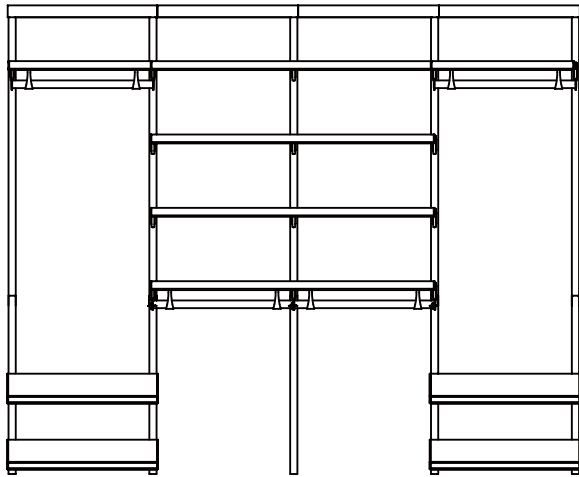

97.5 in. Everbilt Closet Configurations

97.5 in. Long Hang and Short Hang with Double Three Shelf Stack and Double Shoe Racks

Shipping Package Checklist:

Item#	Description	QTY
1006844947	73.5in. Long Hang with Shelf Stack - Base Kit	1
1006837491	24in. Double Hang Shelf - Extension	1
1006841177 / 1006841145 / 1006841140	25in. White/Gray/Birch Shoe Rack (2pk) - Add-On	2
1006841112 / 1006841104 / 1006841024	24in. White/Gray/Birch Décor Shelf Cover (2pk)	1
1006844812 / 1006844804 / 1006844632	48in. White/Gray/Birch Décor Shelf Cover (2pk)	2