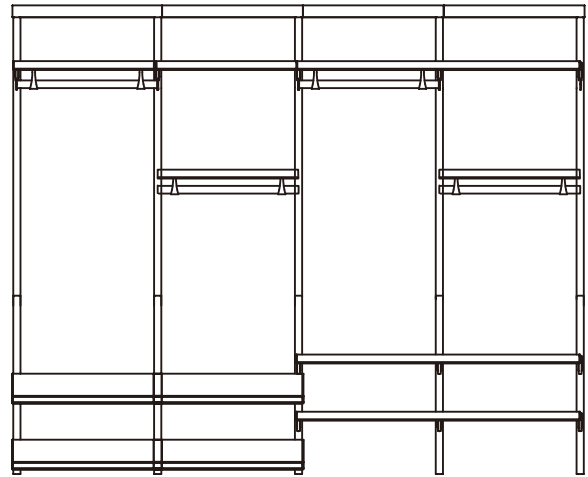

97.5 in. Long Hang and Short Hang with Double Shoe Racks and Double Two Shelf Stack

Shipping Package Checklist:

Item#	Description	QTY
1006844947	73.5in. Long Hang with Shelf Stack - Base Kit	1
1006844927 / 1006844921 / 1006844911	49in. White/Gray/Birch Shoe Rack - Add-On	2
1006837491	24in. Double Hang Shelf - Extension	1
1006844812 / 1006844804 / 1006844632	48in. White/Gray/Birch Décor Shelf Cover (2pk)	2
1006841112 / 1006841104 / 1006841024	24in. White/Gray/Birch Décor Shelf Cover (2pk)	1