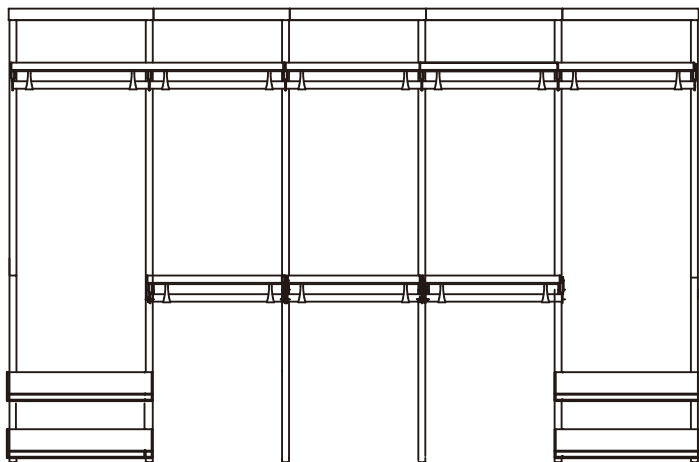

121.5 in. Everbilt Closet Configurations

121.5 in. Double Hang and Long Hang with Double Shoe Rack

Shipping Package Checklist:

Item#	Description	QTY
1006844162	49.5in. Double Hang - Base Kit	1
1006841132	24in. Long Hang Shelf - Extension	2
1006837491	24in. Double Hang Shelf - Extension	1
1006844812 / 1006844804 / 1006844632	48in. White/Gray/Birch Décor Shelf Cover (2pk)	1
1006841112 / 1006841104 / 1006841024	24in. White/Gray/Birch Décor Shelf Cover (2pk)	2
1006841177 / 1006841145 / 1006841140	25in. White/Gray/Birch Shoe Rack (2pk) - Add-On	2