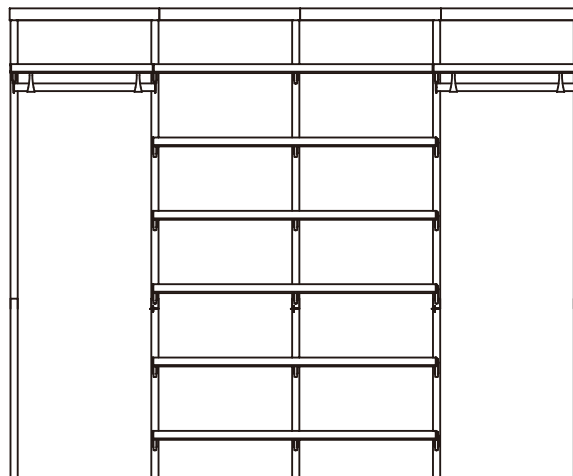

97.5 in. Long Hang with Double Six Shelf Stack

Shipping Package Checklist:

Item#	Description	QTY
1006844947	73.5in. Long Hang with Shelf Stack - Base Kit	1
1006840990	24in. Double Shelf - Extension	1
1006841202	24in. Wire Shelf (2pk) - Add-On	2
1006841112 / 1006841104 / 1006841024	24in. White/Gray/Birch Décor Shelf Cover (2pk)	1
1006844812 / 1006844804 / 1006844632	48in. White/Gray/Birch Décor Shelf Cover (2pk)	3