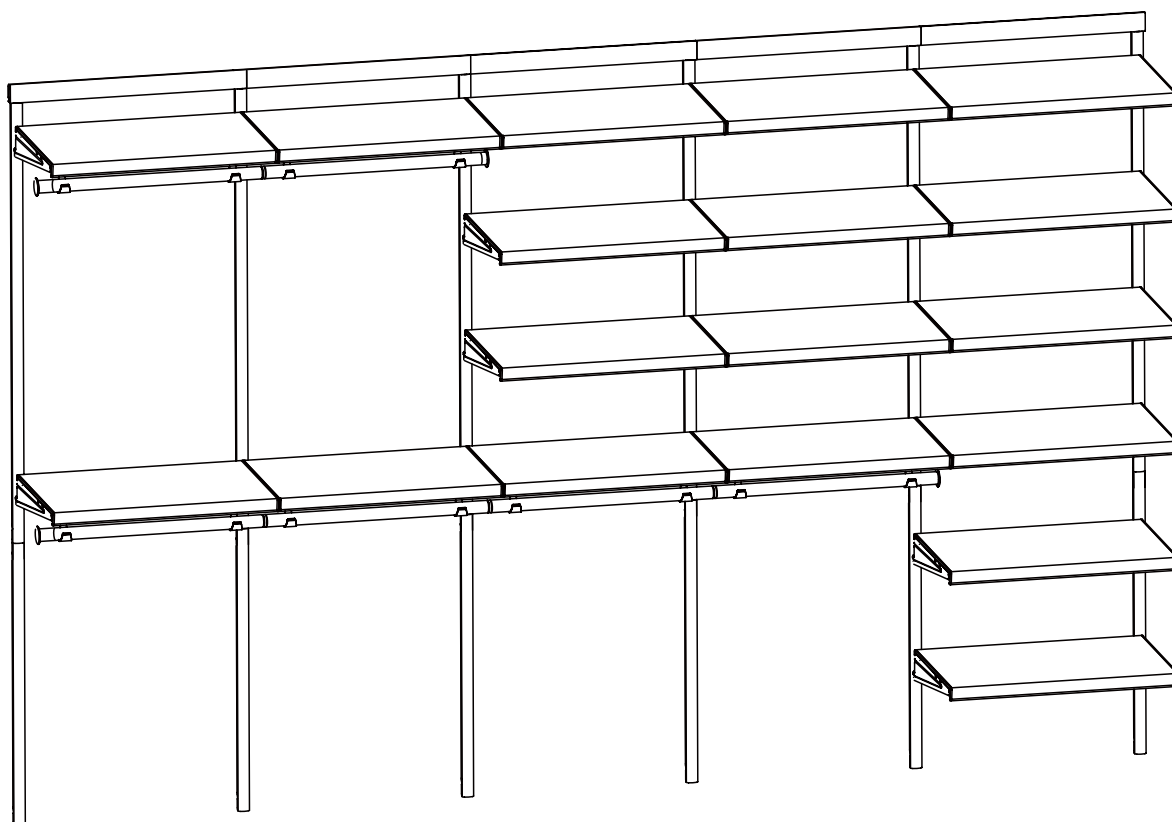

Questions, problems, missing parts? Before returning to the store,
call Everbilt Customer Service
8 a.m. – 7 p.m., EST, Monday-Friday, 9 a.m. – 6 p.m., EST, Saturday

1-800-305-1726

HOMEDEPOT.COM

THANK YOU

We appreciate the trust and confidence you have placed in Everbilt through the purchase of this closet organizer. We strive to continually create quality products designed to enhance your home. Visit us online to see our full line of products available for your home improvement needs. Thank you for choosing Everbilt!