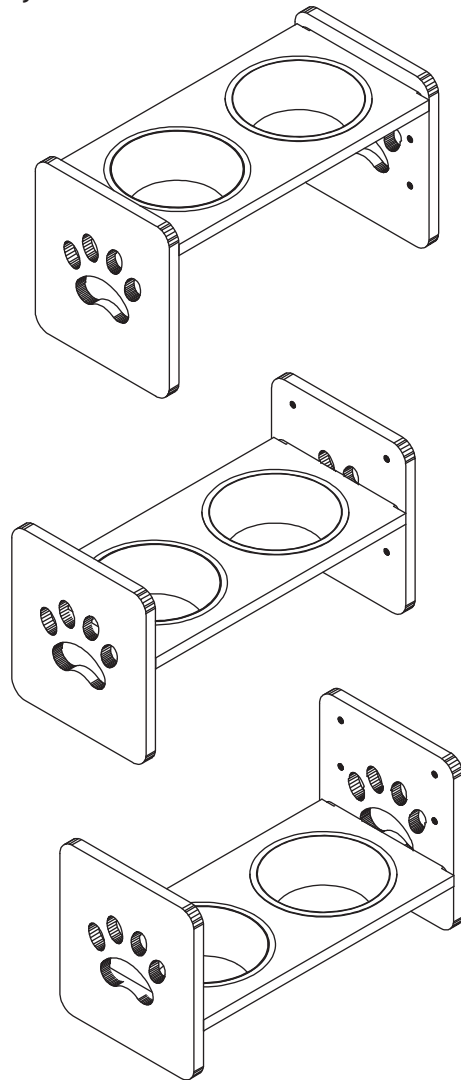

- To clean panels, use clean water on a damp cloth.
- When assembling ZOOVILLAS<sup>™</sup> ADJUSTABLE PET FEEDER, please handle all panels and/or hardware with care to avoid any possibilities of damages and/or injuries.

**NOTE:** Please read all instructions carefully before starting assembly. Also, we recommend that the unit is fully assembled on a level surface. Two people are recommended to assemble this product. **DO NOT** over torque screws and bolts.

**1** TOP PANEL X 1PC

**2** SIDE PANEL X 2PCS

**3** BOWL X 2PCS

A BOLT 4+1 PCS

B CAM 4+1 PCS

C HOLE PLUG 12+2 PCS

NOTE: Please read all instructions carefully before starting a  
 Also, we recommend that the unit is fully assembled on a level  
 Two people are recommended to assemble this product.  
 DO NOT over torque screws and bolts.