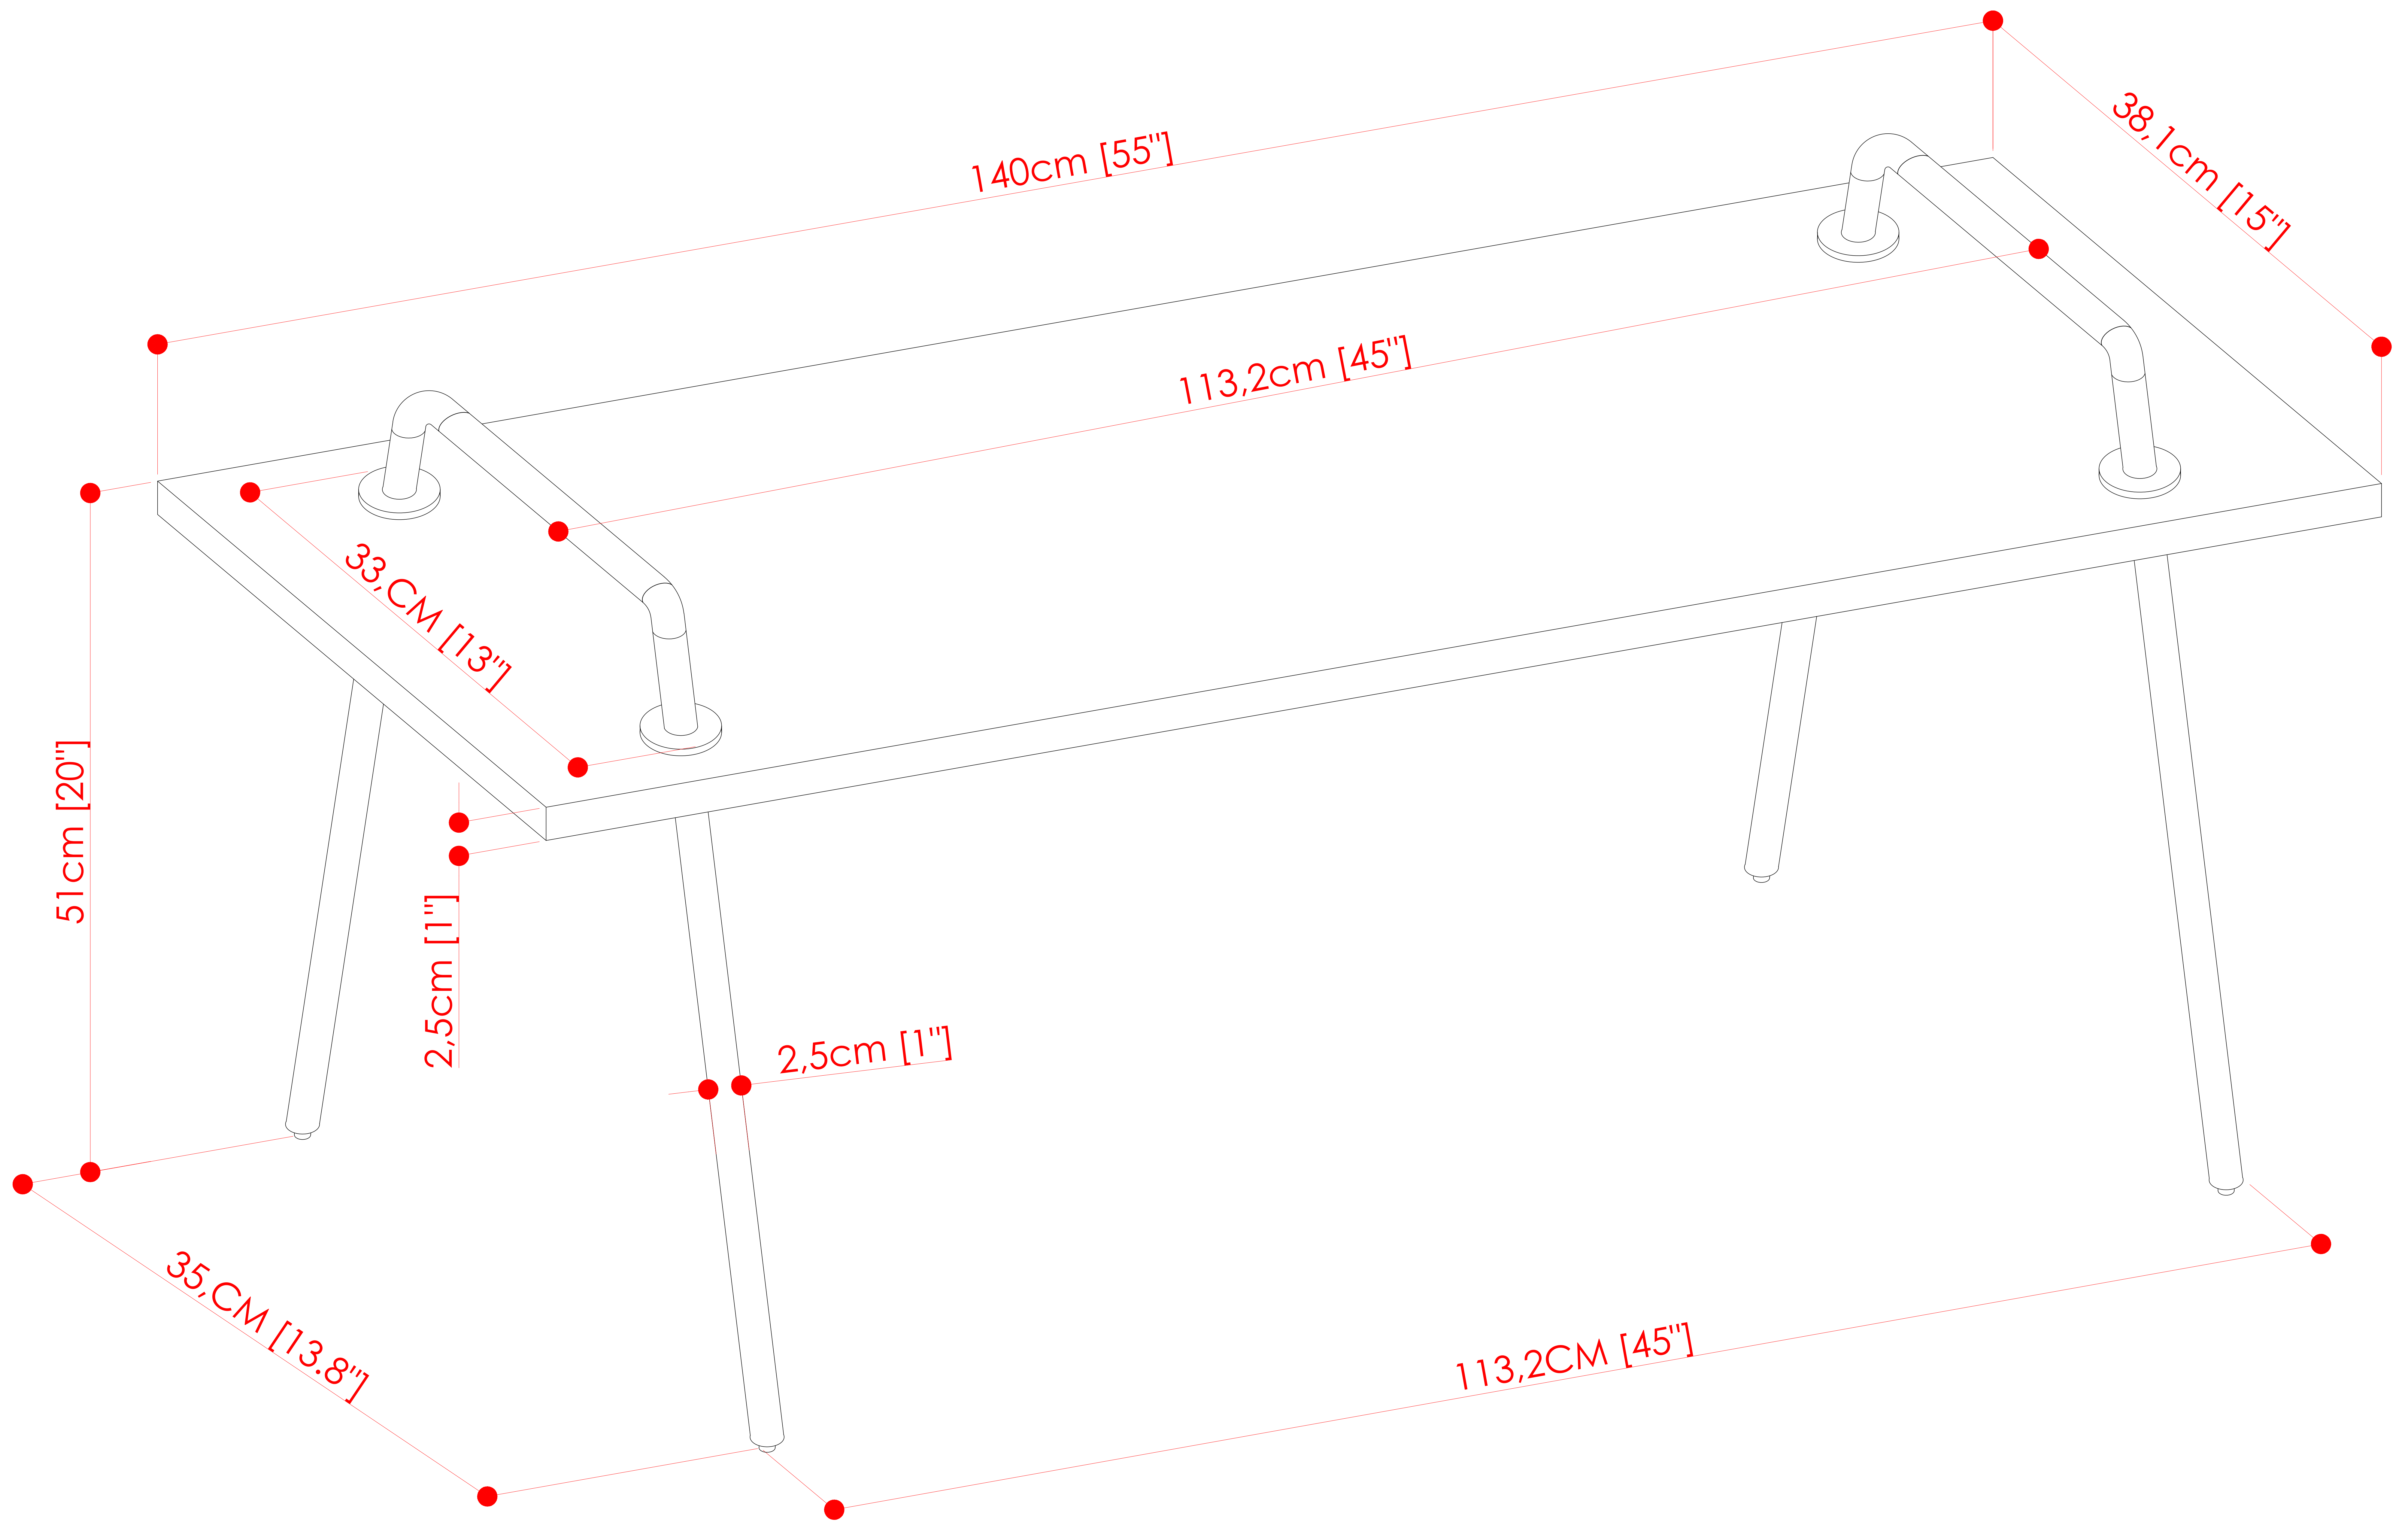

BERKELEY ENTRYWAY BENCH

Net Weight 33.0 LBS