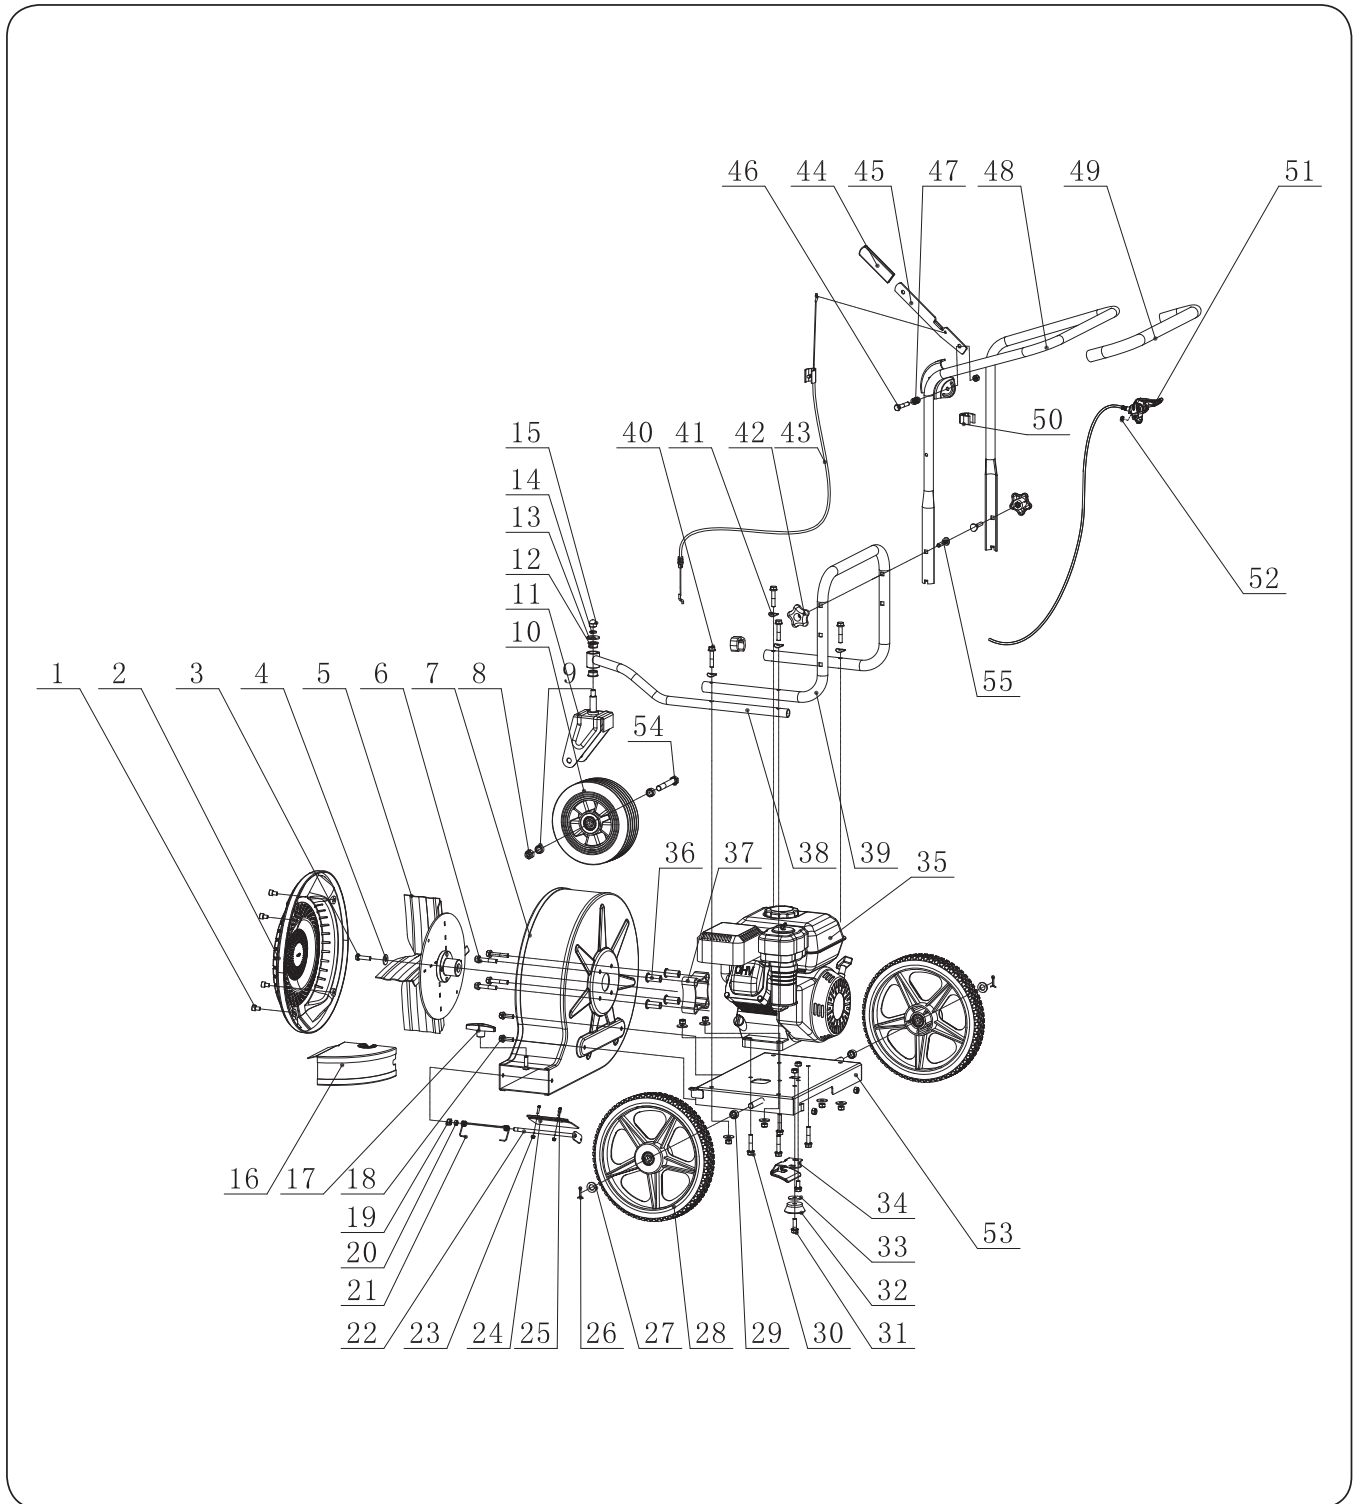

PARTS DIAGRAM

PARTS LIST

No.	Description	QTY.
1	Hex Socket Screw M6x10	4
2	Intake Guard	1
3	Bolt M8x1x30	1
4	Flat Washer M8	9
5	Fan	1
6	Bolt M8x50	4
7	Fan Housing	1
8	Lock Nut M12	1
9	Sleeve Washer	2
10	Front Swivel Caster 8"	1
11	Swivel Caster Bracket	1
12	Bushing	2
13	Flat Washer M10	1
14	Spring Washer M10	1
15	Acorn Nut M10	1
16	Front Discharge Chute	1
17	Knob	1
18	Bolt M8x16	3
19	Lock Nut M8	12
20	Tubing	1
21	Spring	1
22	Index Lever Weldment	1
23	Lock Nut M4	2
24	Air Flow Louver	1
25	Screw M4x16	2
26	Cotter Pin	2
27	Flat Washer	2
28	Rear Wheel 12"	2
29	Spacer	2
30	Bolt M8x35	4
31	Bolt M8x25	1
32	Buffer Pad	1
33	Flat Washer 8	1
34	Plastic Wrap	1
35	Gasoline Engine	1
36	Sleeve	4
37	Sleeve	1
38	Front Swivel Caster Tube	1

No.	Description	QTY.
39	Frame Tube	1
40	Bolt M8x40	4
41	Arc Washer	4
42	Star Knob	2
43	Flow Angle Control Cable	1
44	Control Lever Handle	1
45	Control Lever Plate	1
46	Bolt M8x45	1
47	Spring	1
48	Upper Handle	1
49	Handle Sleeve	1
50	Cable Clamp	2
51	Throttle Control Lever with Cable	1
52	Lock Nut M5	1
53	Engine Deck	1
54	Bolt M12x85	1
55	Bolt M8x45	2