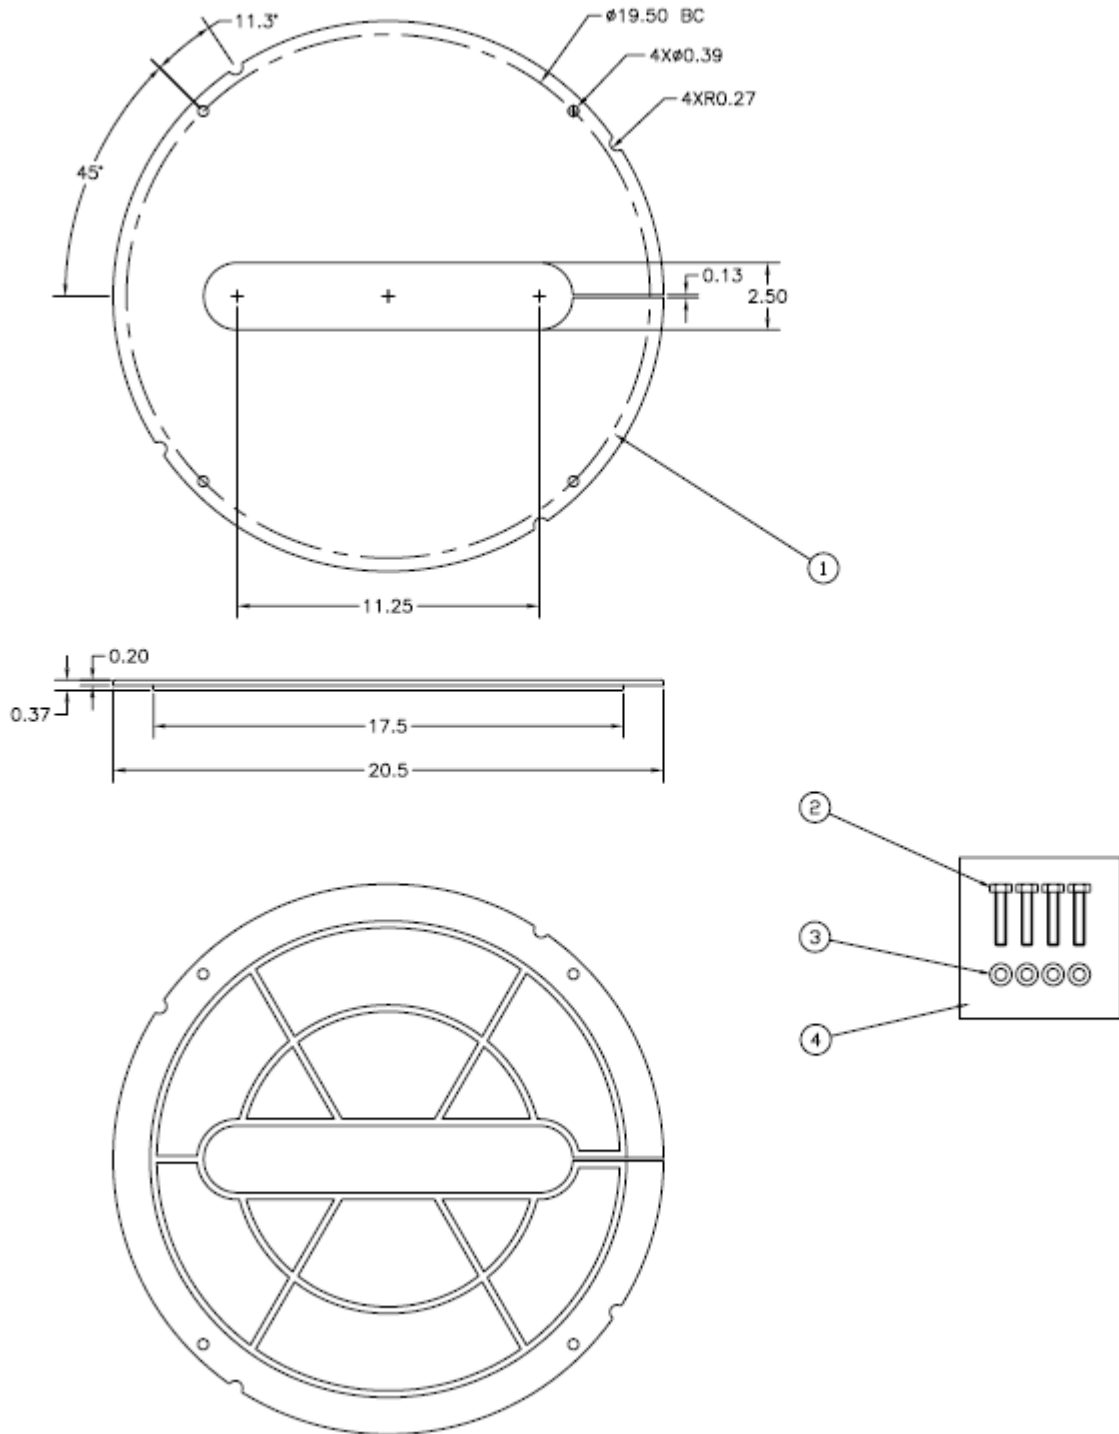

# 18 in. Sump Pump Basin Lid

Store SKU #1000027540 | Model SF60913

Please contact 1-877-297-6069 for further assistance • [HOMEDEPOT.com](https://www.homedepot.com)

© 2018 Jackel, Inc.  
EverbiltTHDSF60913, 06/18