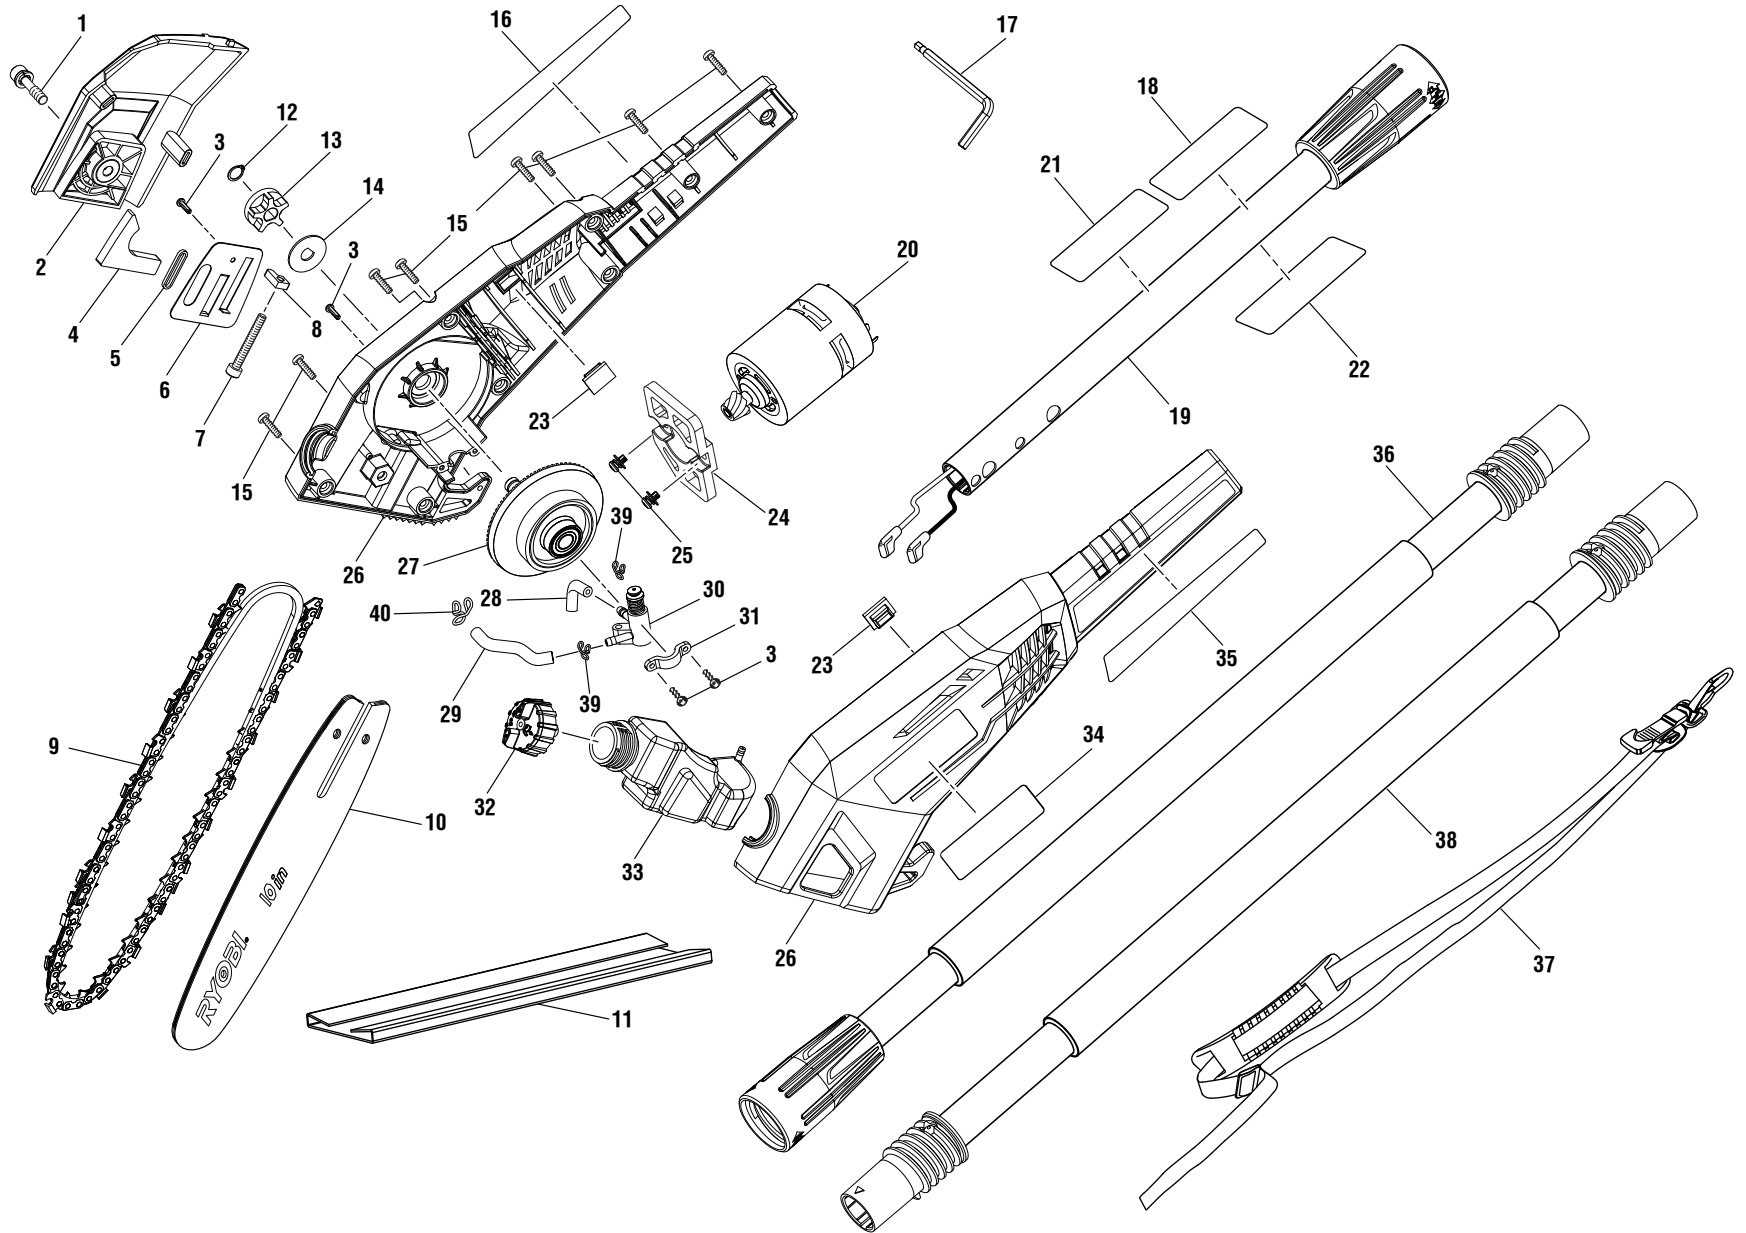

RYOBI POLE SAW ATTACHMENT - ITEM NO. RY40051

**RYOBI POLE SAW ATTACHMENT – ITEM NO. RY40051**

The model number will be found on a label attached to the Upper Pole Assembly. Always mention the model number in all correspondence regarding your **POLE SAW ATTACHMENT** or when ordering replacement parts.