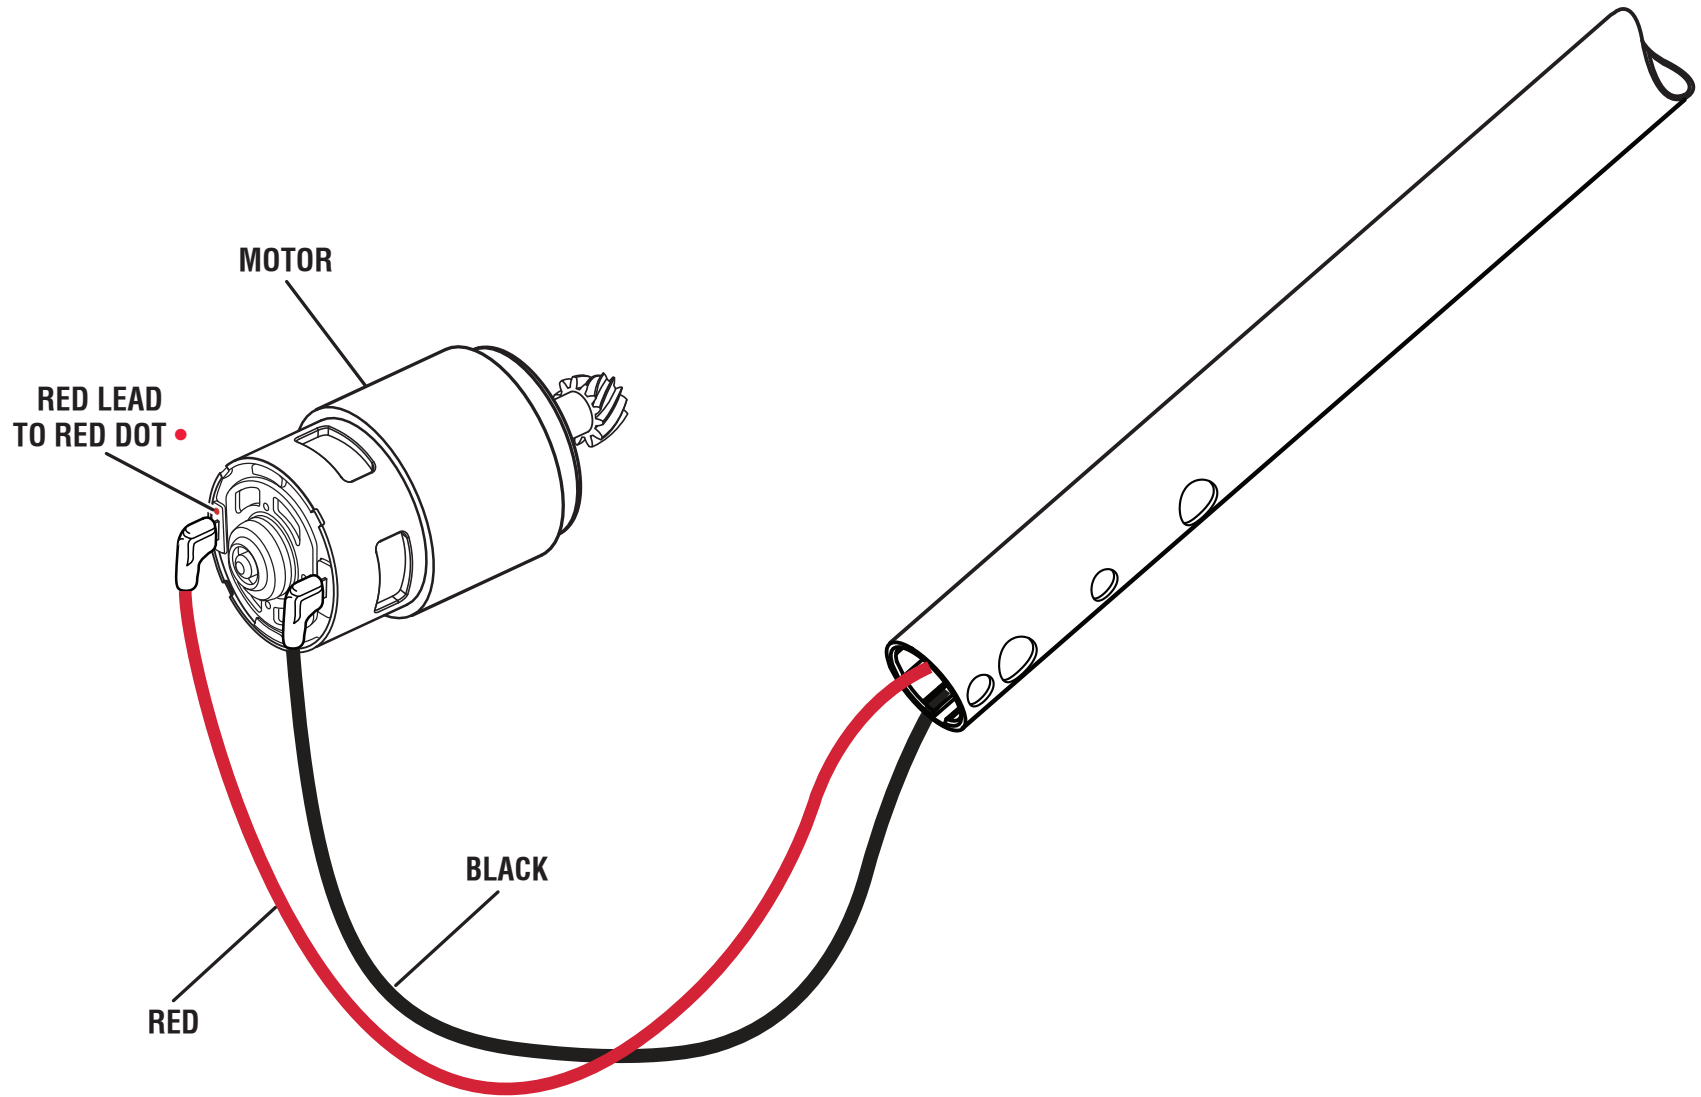

RYOBI POLE SAW ATTACHMENT – ITEM NO. RY40051

The model number will be found on a label attached to the Upper Pole Assembly. Always mention the model number in all correspondence regarding your **POLE SAW ATTACHMENT** or when ordering replacement parts.

KEY NO.	PART NUMBER	DESCRIPTION	QTY	KEY NO.	PART NUMBER	DESCRIPTION	QTY
1	660058008	Screw (M6 x 25 mm)	1	23	570115001	Rubber Plate	2
2	551066001	Chain Cover Assembly.....	1	24	642037001	Mounting Plate.....	1
3	660203001	Screw (M3 x 8 mm, Pan Hd.)	4	25	T661845001	Screw w/Washer (M5 x 9 mm, Pan Hd.)	2
4	570821001	Press Block (Seal)	1	26	314757001	Motor Housing Assembly (Inc. Key Nos. 16 and 34-35)	1
5	570820001	Rubber Seal	1	27	311071001	Gear Assembly.....	1
6	634561001	Guide Bar Plate.....	1	28	570807001	Inlet Tube.....	1
7	661816001	Screw (M5 x 37 mm, Soc. Hd.)	1	29	570807002	Outlet Tube.....	1
8	678356002	Adjustment Block.....	1	30	300946003	Oil Pump Assembly.....	1
9	693814001	Chain.....	1	31	531003001	Clamp.....	1
10	311278001	Guide Bar	1	32	310983001	Oil Tank Cap Assembly	1
11	518405001	Scabbard.....	1	33	311072001	Oil Tank Assemby (Inc. Key No. 32)	1
12	670608002	Retaining Ring.....	1	34	941851093	Logo Label	1
13	610323001	Sprocket.....	1	35	941851094	40V Lithium Label (Left)	1
14	690733001	“D” Washer (OD24 x ID 10 x 1.2t)	1	36	311081002	Extended Boom Assembly.....	1
15	661189003	Screw (M4 x 18 mm, T20 Torx Pan Hd.)	8	37	308047001	Shoulder Strap Assembly	1
16	941851095	40V Lithium Label (Right)	1	38	311075001	Boom Assembly	1
17	680002008	Hex Key (5 mm).....	1	39	690700001	Hose Clip	2
18	941851096	Icon Warning Label (English).....	1	40	690700005	Hose Clip	1
19	311069005	Upper Pole Assembly (Inc. Key Nos. 18 and 21-22)	1	NOT SHOWN			
20	311070002	Motor Assembly.....	1	998000009	Operator’s Manual		
21	941588520	Data Label.....	1	9-26-19			
22	941851098	Warning Label (French/Spanish).....	1	(Rev:01)			

WIRING DIAGRAM