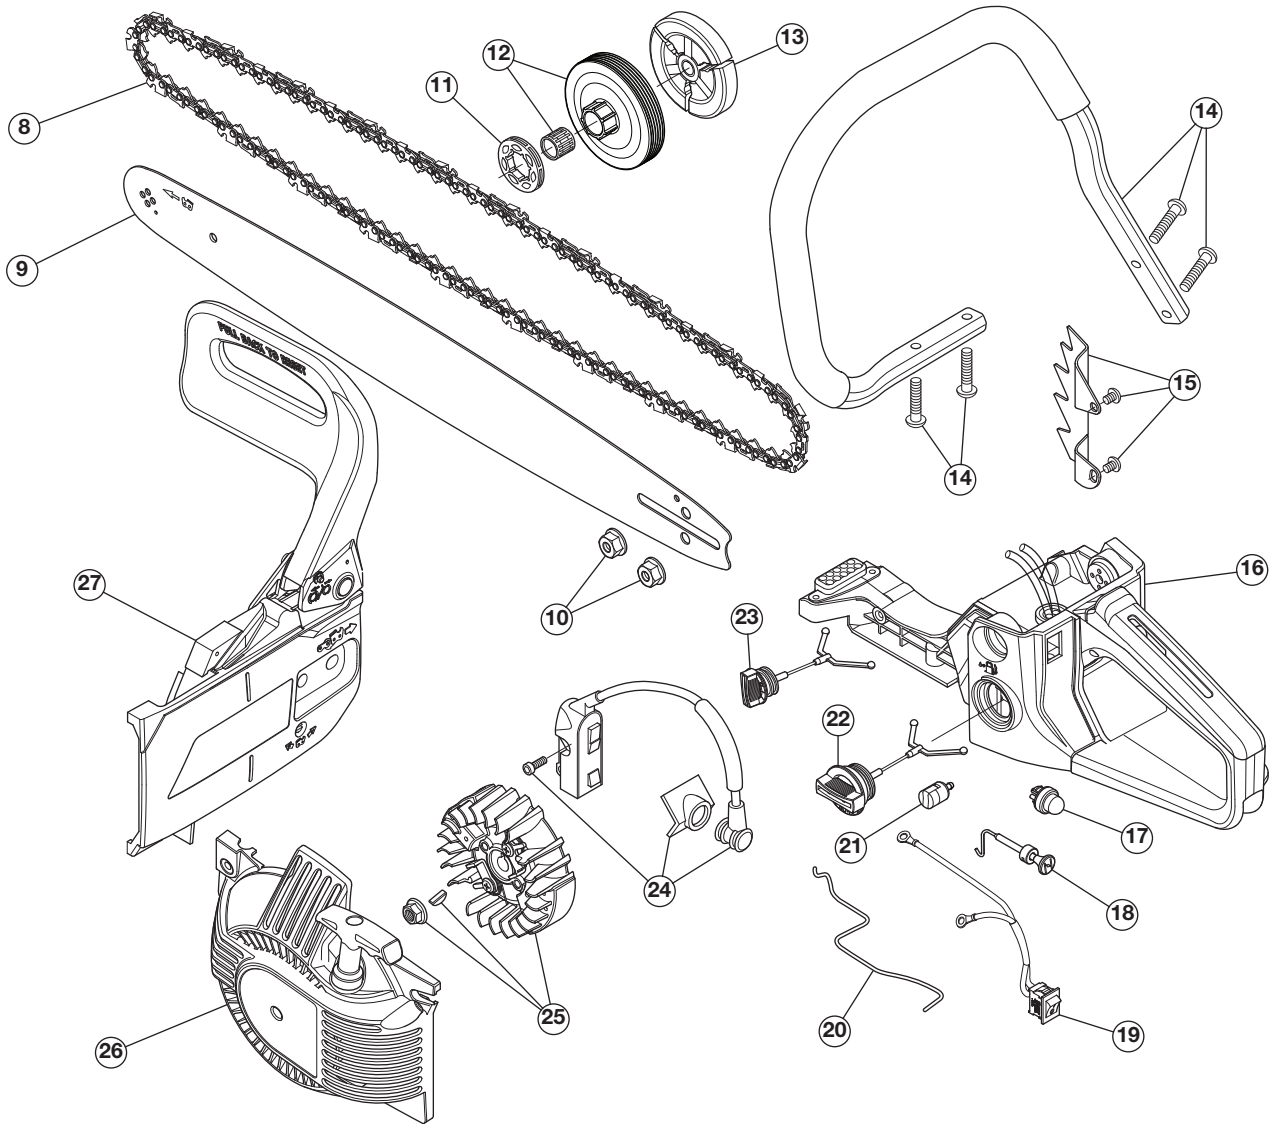

REPLACEMENT PARTS - MODEL TB4620C

46CC 2-CYCLE CHAIN SAW

PPN 41AY46CS766

Item	Part No.	Description
1	753-08106	Muffler Assembly
2	753-08217	46cc Short Block Assembly
3	753-08107	Spark Plug
4	753-08129	Air Filter Cover Assembly

Item	Part No.	Description
5	753-08134	Air Filter
6	753-08135	Cylinder Cover Assembly (with Plate and Screws (5))
7	753-08137	Carburetor Assembly

REPLACEMENT PARTS - MODEL TB4620C

46CC 2-CYCLE CHAIN SAW

PPN 41AY46CS766

Item	Part No.	Description	Item	Part No.	Description
8	713-05044	Saw Chain 20"	18	753-11111	Choke Lever Assembly
9	795-01026	Guide Bar 20"	19	753-08223	Stop Switch Assembly
10	753-08105	Guide Bar Nuts (2)	20	753-08132	Throttle Rod
11	753-08219	Sprocket	21	753-08123	Fuel Filter
12	753-08220	Clutch Drum Assembly	22	753-08133	Fuel Cap Assembly
13	753-08145	Clutch Assembly	23	753-08222	Oil Cap Assembly
14	753-08130	Chainsaw Handle Assem. (with Screws (4))	24	753-08138	Ignition Module Assembly (with Screws (2))
15	753-08128	Spike Plate (with Screws (2))	25	753-08131	Flywheel Assembly
16	753-08142	Fuel Tank Assembly	26	753-11108	Starter Housing Assembly
17	753-08127	Primer Bulb	27	753-11110	Chainsaw Brake Assembly