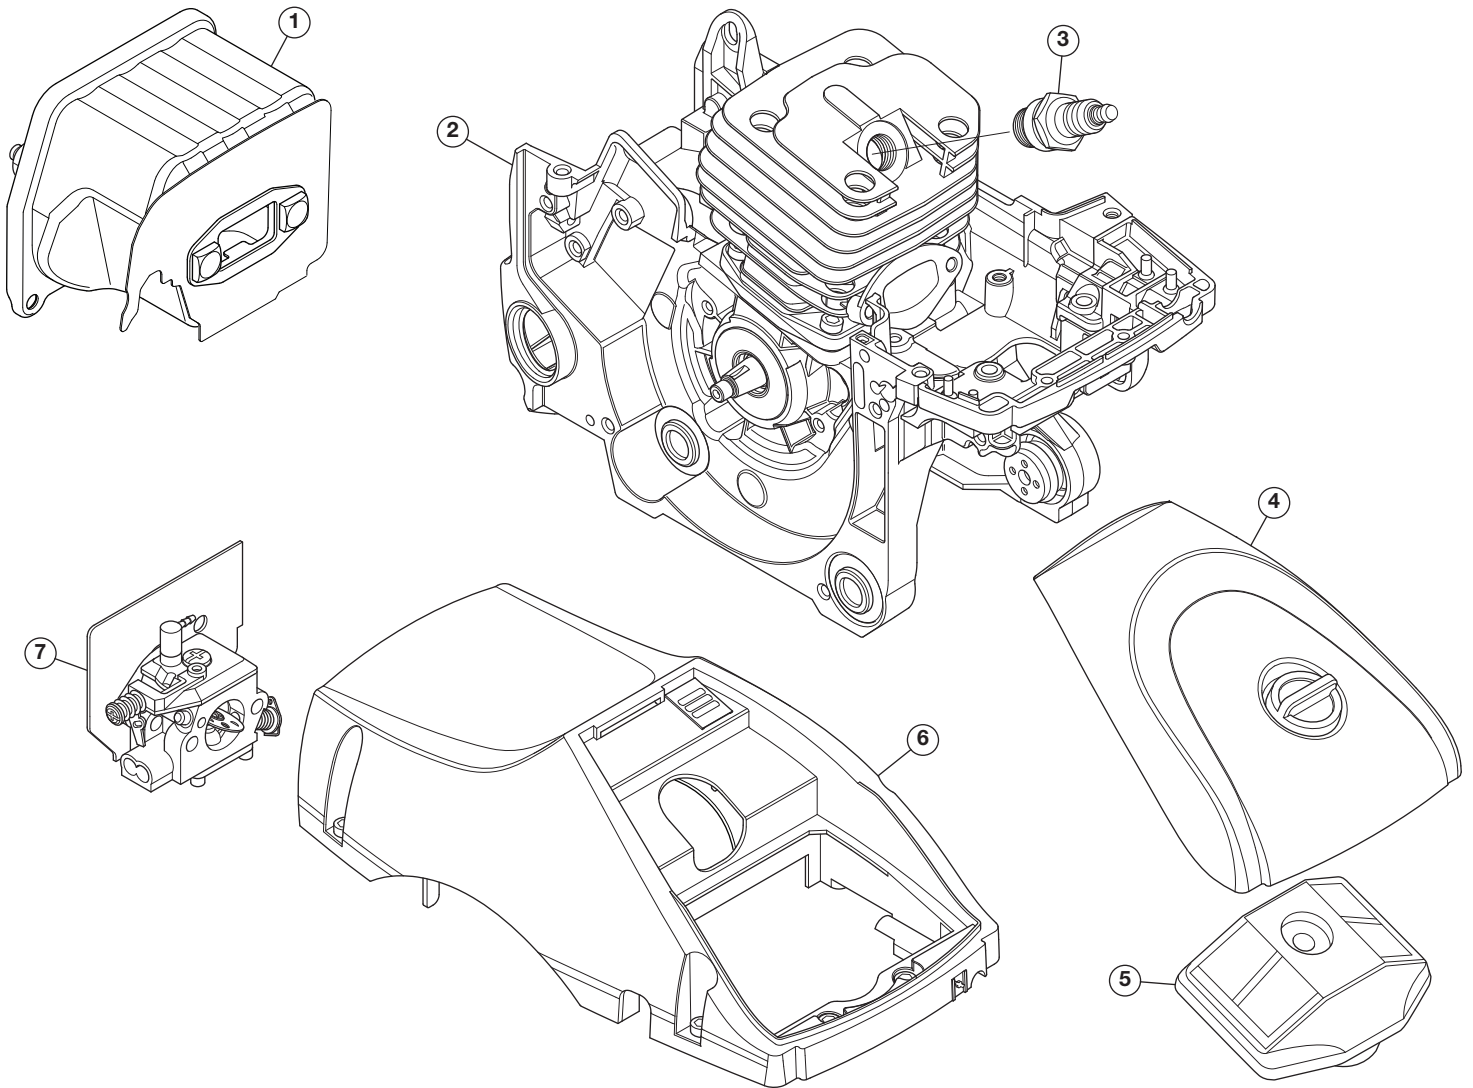

REPLACEMENT PARTS - MODEL TB4620C

46CC 2-CYCLE CHAIN SAW

PPN 41AY46CS766

Item	Part No.	Description
1	753-08106	Muffler Assembly
2	753-08217	46cc Short Block Assembly
3	753-08107	Spark Plug
4	753-08129	Air Filter Cover Assembly

Item	Part No.	Description
5	753-08134	Air Filter
6	753-08135	Cylinder Cover Assembly (with Plate and Screws (5))
7	753-08137	Carburetor Assembly

REPLACEMENT PARTS - MODEL TB4620C

46CC 2-CYCLE CHAIN SAW

PPN 41AY46CS766

Item	Part No.	Description	Item	Part No.	Description
8	713-05044	Saw Chain 20"	18	753-11111	Choke Lever Assembly
9	795-01026	Guide Bar 20"	19	753-08223	Stop Switch Assembly
10	753-08105	Guide Bar Nuts (2)	20	753-08132	Throttle Rod
11	753-08219	Sprocket	21	753-08123	Fuel Filter
12	753-08220	Clutch Drum Assembly	22	753-08133	Fuel Cap Assembly
13	753-08145	Clutch Assembly	23	753-08222	Oil Cap Assembly
14	753-08130	Chainsaw Handle Assem. (with Screws (4))	24	753-08138	Ignition Module Assembly (with Screws (2))
15	753-08128	Spike Plate (with Screws (2))	25	753-08131	Flywheel Assembly
16	753-08142	Fuel Tank Assembly	26	753-11108	Starter Housing Assembly
17	753-08127	Primer Bulb	27	753-11110	Chainsaw Brake Assembly