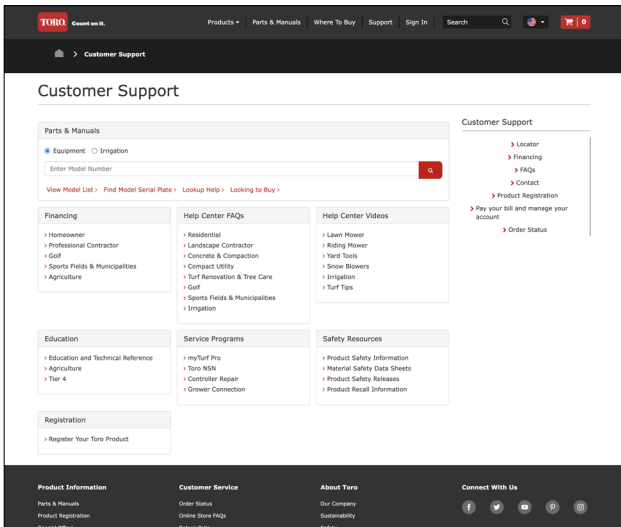

Product Service Guide

To find a local, authorized service center to assist with service, repair, operation or assembly, visit www.toro.com/locator.

To obtain Operator Manuals, identify Parts, locate a local authorized service center and view helpful How-To Videos please see toro.com/support.