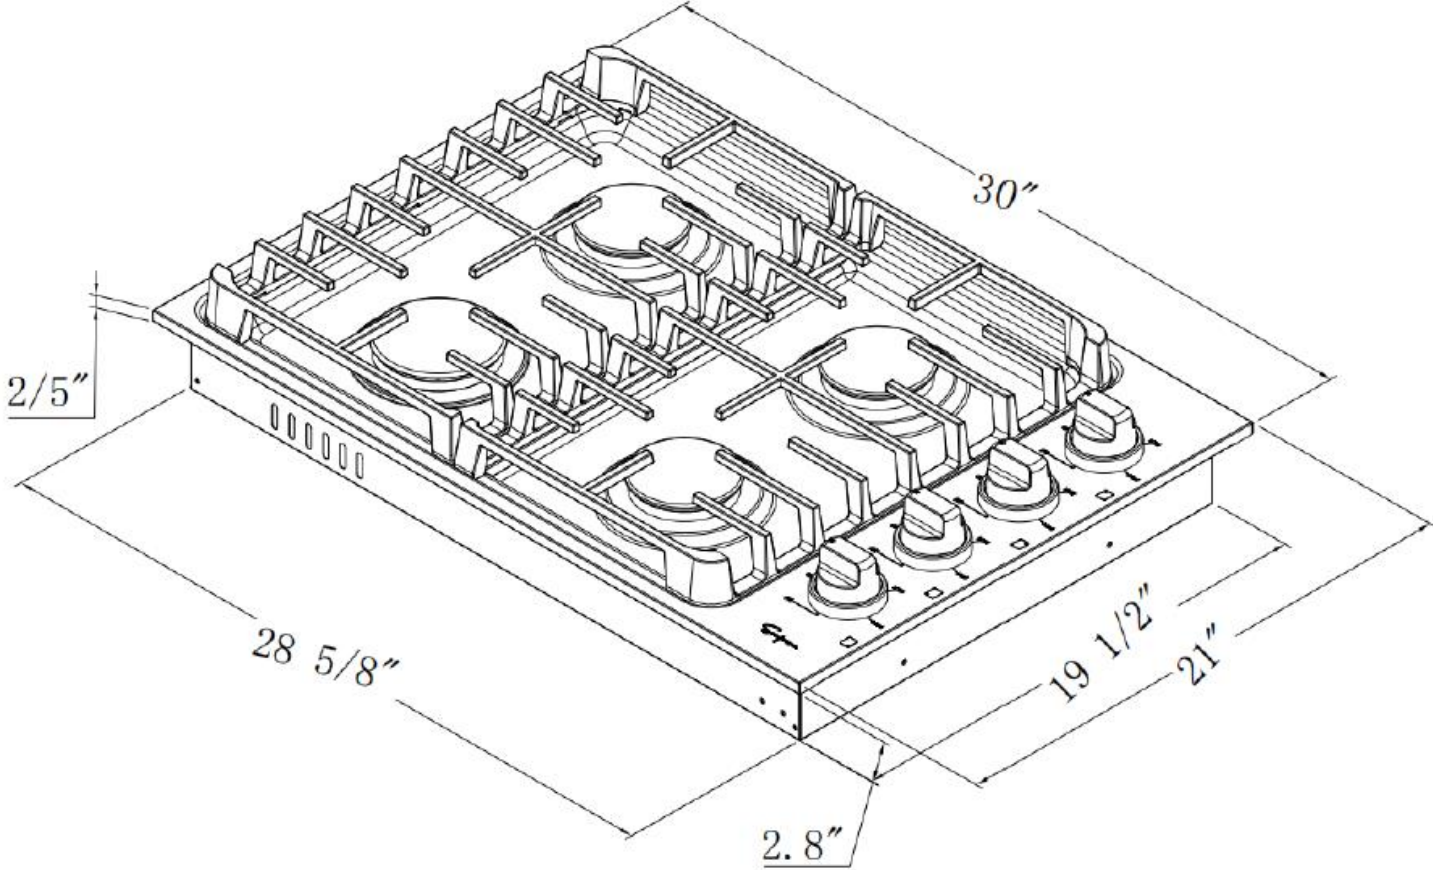

Empava 30 in. Built-in Gas Cooktop with 4 Sealed Burners - LPG Convertible in Stainless Steel

EMPV-30GC33 : Cut Out Dimension