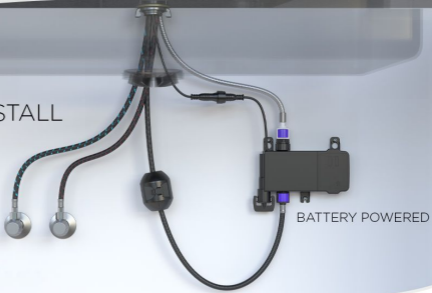

FLOW
MOTION ACTIVATED

SPRING NECK

DUAL SPRAY

SPRAY

STREAM

PAUSE

MOTION ACTIVATED

LUXURY FINISHES

BRUSHED NICKEL

OIL RUBBED BRONZE

DIY INSTALL

BATTERY POWERED

5 YEAR WARRANTY

ONE AND THREE HOLE INSTALLATION

QUESTIONS?

Contact us