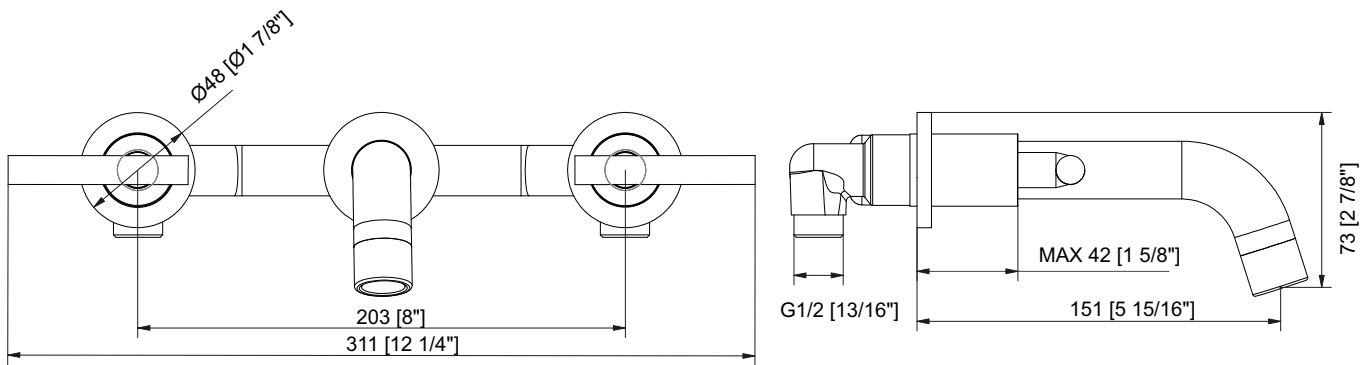

Two Handle Wall-mounted Bathroom Faucet

83H12-***-W

Technical Information

All product dimensions are nominal.
Valve body: Lead free brass

Spout

Spout Length: 5-15/16"
Spout Height: 2-7/8"

Faucet

Flow rate: 1.2 gal/min (4.5 l/min)
Pressure: 60 psi (4.1 bar)

Two Handle Wall-mounted Bathroom Faucet

83H12-***-W

Features

- Dual control wall-mounted.
- Requires two-handle ceramic valve.
- 1.2 gal/min (4.5l/min) maximum flow rate [max at 60 psi (4.1 bar)]
- Red/blue indexing on handle.
- Flexible supplies for simplified installation.