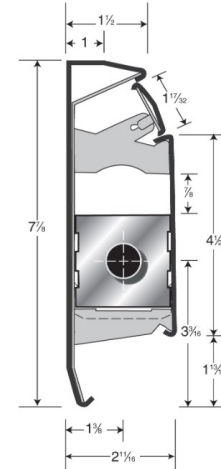

FINE/LINE 30