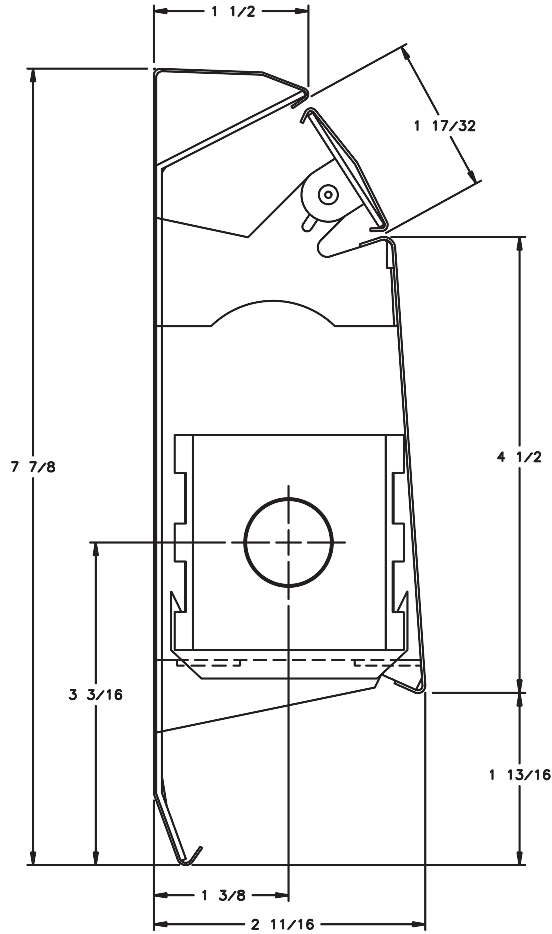

# DIMENSIONS – RESIDENTIAL BASEBOARD

## FINE/LINE 30