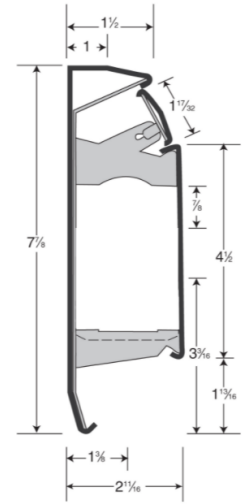

FINE/LINE 30