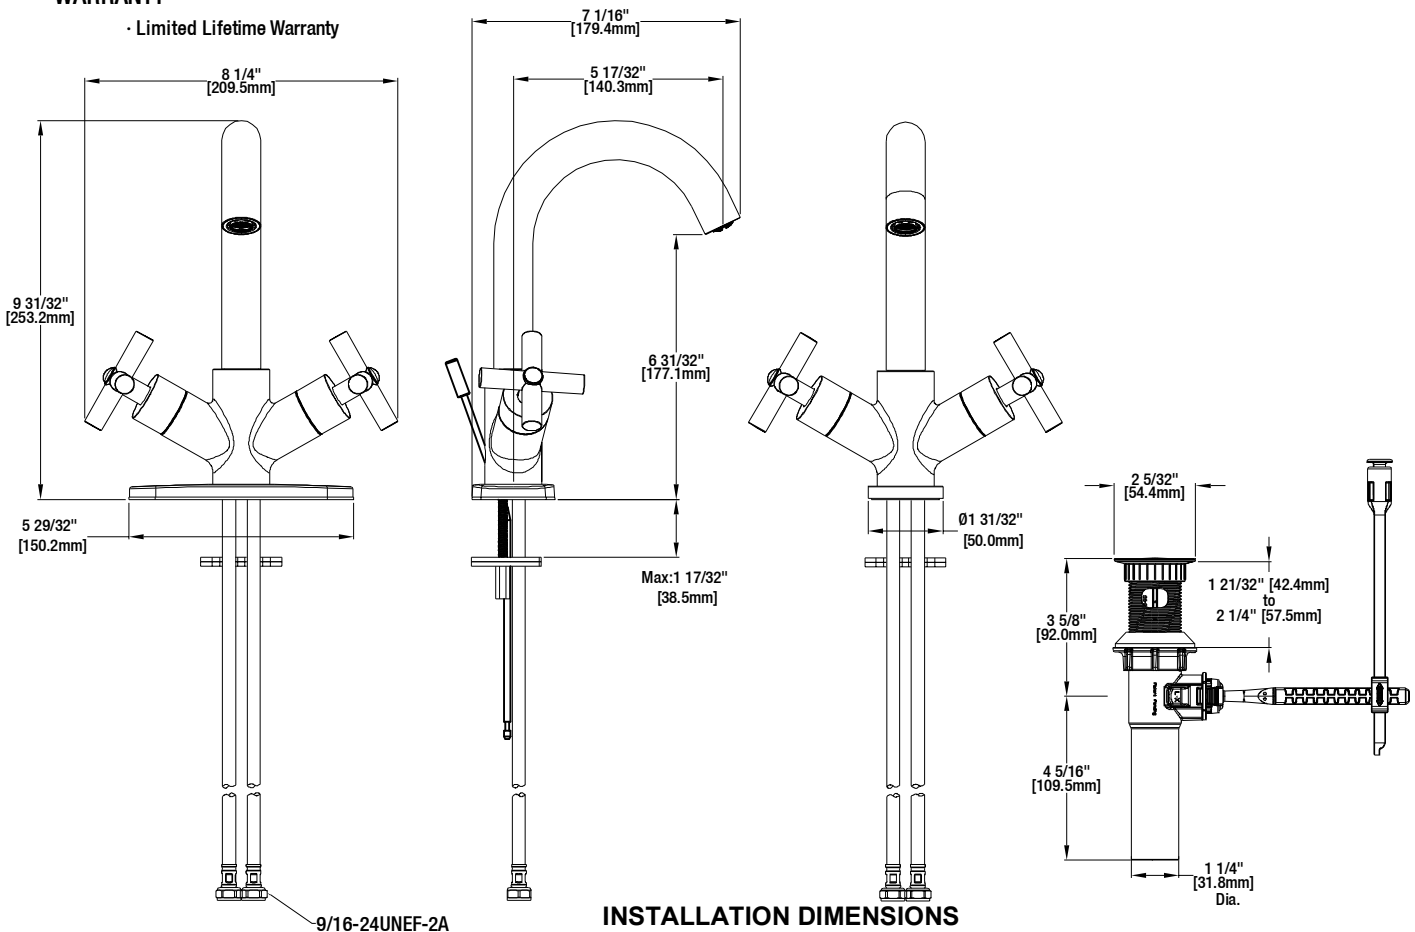

WARRANTY

- Limited Lifetime Warranty

INSTALLATION DIMENSIONS

Glacier Bay reserves the right to make changes in specifications and materials and to change and discontinue models, both without notice or obligation. Dimensions are for reference only.