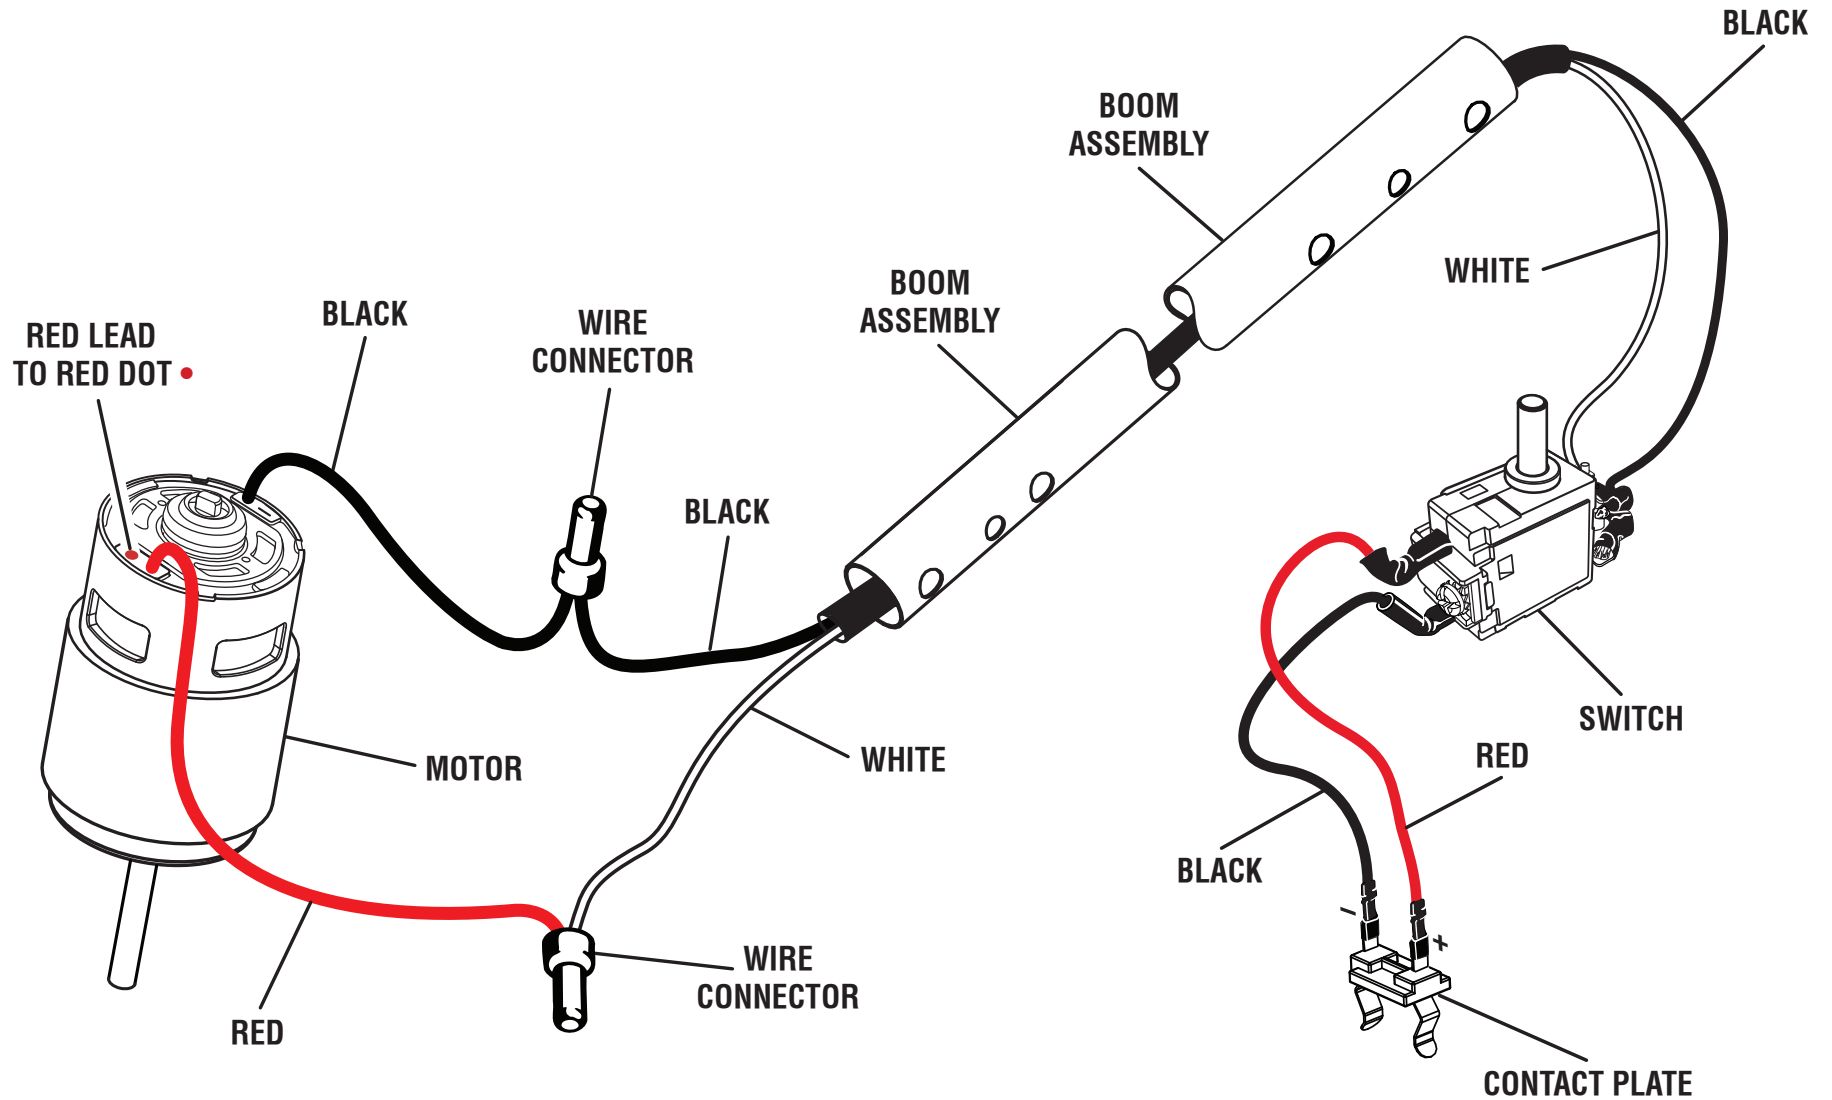

P20014VNM

PARTS LIST

KEY NO.	PART NO.	DESCRIPTION	QTY.
1	742199001	Motor	1
2	***	Spool Cap (Item No. AC14HCA)	1
3	316993001	Upper Tube (Inc. Key No. 23)	1
4	351109001	Pivot Assembly	1
5	522923001	Plastic Ring	1
6	522926001	Motor Mounting Plate	1
7	518949001	Wing Nut	1
8	308991003	Front Handle Assembly (Inc. Key Nos. 7 & 11)	1
9	316995001	Handle Housing Assembly (Inc. Key Nos. 21 & 27)	1
10	562079003	Rubber Plate (Motor Plate)	2
11	660643009	Screw (1/4-20 x 45 mm, Hex Hd.)	1
12	570815001	Rubber Plate (Motor)	2
13	790009004	Wire Connector	2
14	660208055	Screw (M4 x 12 mm, Pan Hd.)	3
15	661817001	Screw (M4 x 14 mm, T14 Torx Pan Hd.)	25
16	660502002	Screw w/Washer (M5 x 11 mm)	4
17	523001003	Wire Pressure Plate	1
18	941588743	Auto Feed No Bump Label (Guard)	1
19	679973001	Trigger Spring	1

KEY NO.	PART NO.	DESCRIPTION	QTY.
20	351183001	Switch Trigger and Lock-off Trigger	1
21	940705492	Logo Label	1
22	313290001	Switch and Contact Plate Assembly	1
23	940657185	Warning Icon Label	1
24	941773001	Step For Edging Label	1
25	941013005	Warning Label (FR/SP)	1
26	941588740	18V Lithium Label	1
27	941588739	Data Label	1
28	311155001	Spool Base & Slider Assembly	1
29	***	Spool w/Line Assembly (Item No. AC14RL3)	1
30	316992001	Lower Tube Assembly (Inc. Key Nos. 25-26)	1
31	941588741	Adjustable Cutting Width Label	1
32	316996001	Guard Assembly (Inc. Key Nos. 18 & 31)	1
33	317001001	Motor Housing Assembly	1
34	351110001	Lower Housing Assembly	1
35	316994001	Adjustment Pedal Assembly (Inc. Key No. 24)	1
	Not Shown:		
	998000286	Operator's Manual	

*** Standard Hardware Item – May Be Purchased Locally at The Home Depot

WIRING DIAGRAM