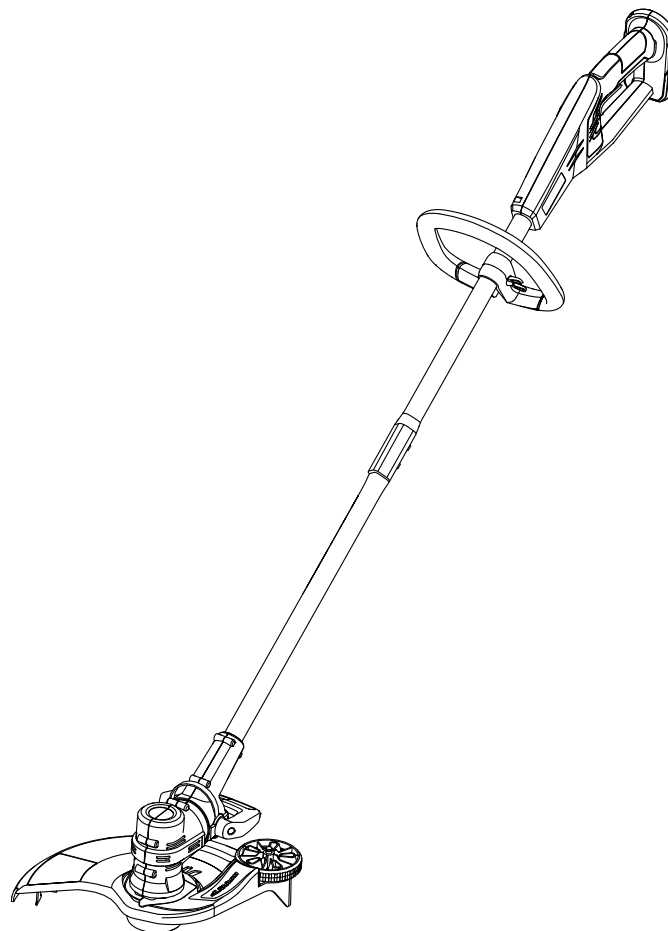

REPAIR SHEET

BRAND RYOBI		DESCRIPTION 18 Volt String Trimmer/Edger
MODEL NO. P20014VNM	MFG. NO. 108655001	

TTI OUTDOOR POWER EQUIPMENT, INC.

P.O. Box 1288, Anderson, SC 29622 ■ 1-800-525-2579 ■ www.ryobitools.com

P20014VNM

PARTS LIST

KEY NO.	PART NO.	DESCRIPTION	QTY.
1	742199001	Motor	1
2	***	Spool Cap (Item No. AC14HCA)	1
3	316993001	Upper Tube (Inc. Key No. 23)	1
4	351109001	Pivot Assembly	1
5	522923001	Plastic Ring	1
6	522926001	Motor Mounting Plate	1
7	518949001	Wing Nut	1
8	308991003	Front Handle Assembly (Inc. Key Nos. 7 & 11)	1
9	316995001	Handle Housing Assembly (Inc. Key Nos. 21 & 27)	1
10	562079003	Rubber Plate (Motor Plate)	2
11	660643009	Screw (1/4-20 x 45 mm, Hex Hd.)	1
12	570815001	Rubber Plate (Motor)	2
13	790009004	Wire Connector	2
14	660208055	Screw (M4 x 12 mm, Pan Hd.)	3
15	661817001	Screw (M4 x 14 mm, T14 Torx Pan Hd.)	25
16	660502002	Screw w/Washer (M5 x 11 mm)	4
17	523001003	Wire Pressure Plate	1
18	941588743	Auto Feed No Bump Label (Guard)	1
19	679973001	Trigger Spring	1

KEY NO.	PART NO.	DESCRIPTION	QTY.
20	351183001	Switch Trigger and Lock-off Trigger	1
21	940705492	Logo Label	1
22	313290001	Switch and Contact Plate Assembly	1
23	940657185	Warning Icon Label	1
24	941773001	Step For Edging Label	1
25	941013005	Warning Label (FR/SP)	1
26	941588740	18V Lithium Label	1
27	941588739	Data Label	1
28	311155001	Spool Base & Slider Assembly	1
29	***	Spool w/Line Assembly (Item No. AC14RL3)	1
30	316992001	Lower Tube Assembly (Inc. Key Nos. 25-26)	1
31	941588741	Adjustable Cutting Width Label	1
32	316996001	Guard Assembly (Inc. Key Nos. 18 & 31)	1
33	317001001	Motor Housing Assembly	1
34	351110001	Lower Housing Assembly	1
35	316994001	Adjustment Pedal Assembly (Inc. Key No. 24)	1
	Not Shown:		
	998000286	Operator's Manual	