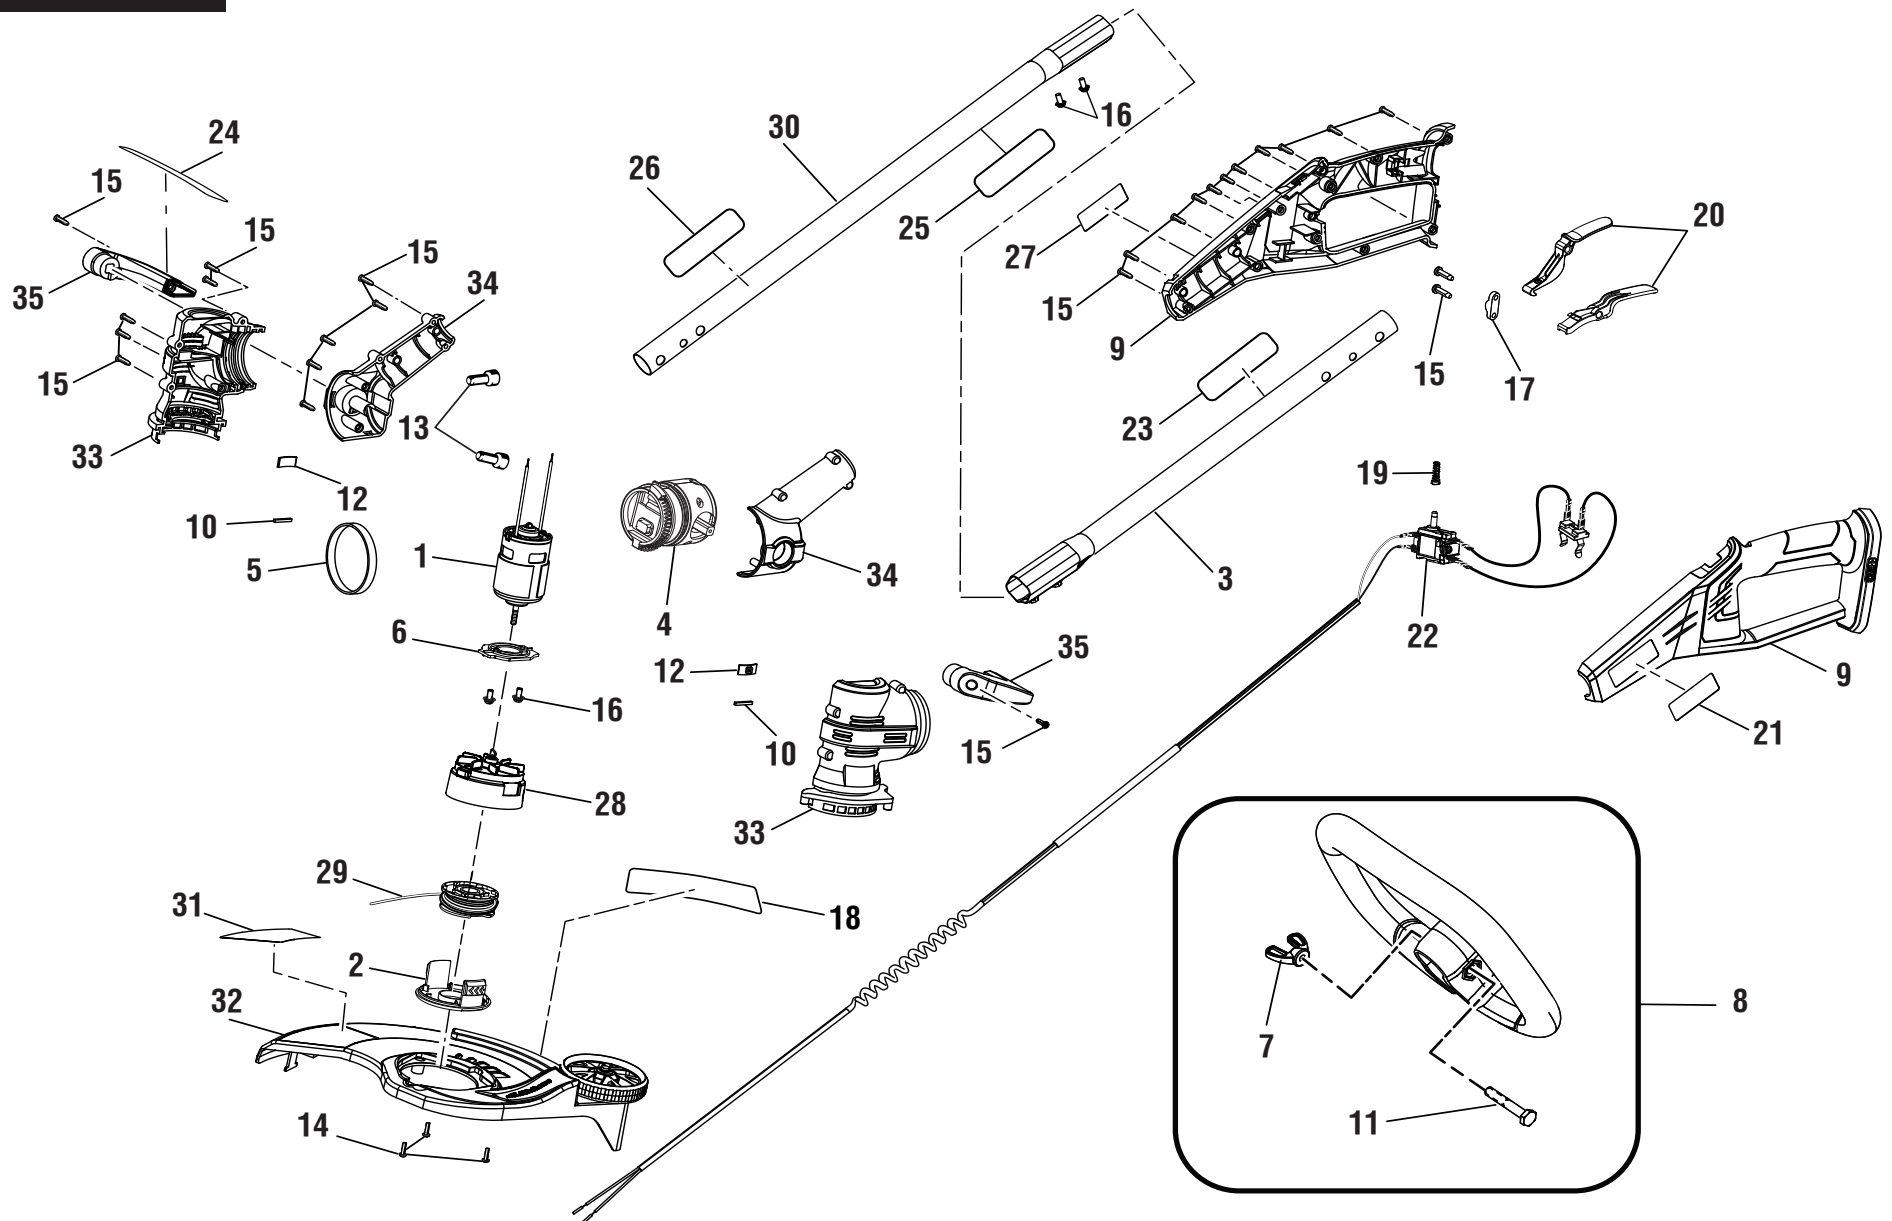

REPAIR SHEET

BRAND RYOBI		DESCRIPTION 18 Volt String Trimmer/Edger
MODEL NO. P20014VNM	MFG. NO. 108655001	

TTI OUTDOOR POWER EQUIPMENT, INC.

P.O. Box 1288, Anderson, SC 29622 ■ 1-800-525-2579 ■ www.ryobitools.com

2-11-22 (Rev:04)

The model number and manufacturing location will be found on a label attached to the product. Always mention this information in all communications regarding this product and when ordering parts.

P20014VNM

PARTS LIST

KEY NO.	PART NO.	DESCRIPTION	QTY.
1	742199001	Motor	1
2	***	Spool Cap (Item No. AC14HCA)	1
3	316993001	Upper Tube (Inc. Key No. 23)	1
4	351109001	Pivot Assembly	1
5	522923001	Plastic Ring	1
6	522926001	Motor Mounting Plate	1
7	518949001	Wing Nut	1
8	308991003	Front Handle Assembly (Inc. Key Nos. 7 & 11)	1
9	316995001	Handle Housing Assembly (Inc. Key Nos. 21 & 27)	1
10	562079003	Rubber Plate (Motor Plate)	2
11	660643009	Screw (1/4-20 x 45 mm, Hex Hd.)	1
12	570815001	Rubber Plate (Motor)	2
13	790009004	Wire Connector	2
14	660208055	Screw (M4 x 12 mm, Pan Hd.)	3
15	661817001	Screw (M4 x 14 mm, T14 Torx Pan Hd.)	25
16	660502002	Screw w/Washer (M5 x 11 mm)	4
17	523001003	Wire Pressure Plate	1
18	941588743	Auto Feed No Bump Label (Guard)	1
19	679973001	Trigger Spring	1

KEY NO.	PART NO.	DESCRIPTION	QTY.
20	351183001	Switch Trigger and Lock-off Trigger	1
21	940705492	Logo Label	1
22	313290001	Switch and Contact Plate Assembly	1
23	940657185	Warning Icon Label	1
24	941773001	Step For Edging Label	1
25	941013005	Warning Label (FR/SP)	1
26	941588740	18V Lithium Label	1
27	941588739	Data Label	1
28	311155001	Spool Base & Slider Assembly	1
29	***	Spool w/Line Assembly (Item No. AC14RL3)	1
30	316992001	Lower Tube Assembly (Inc. Key Nos. 25-26)	1
31	941588741	Adjustable Cutting Width Label	1
32	316996001	Guard Assembly (Inc. Key Nos. 18 & 31)	1
33	317001001	Motor Housing Assembly	1
34	351110001	Lower Housing Assembly	1
35	316994001	Adjustment Pedal Assembly (Inc. Key No. 24)	1
	Not Shown:		
	998000286	Operator's Manual	