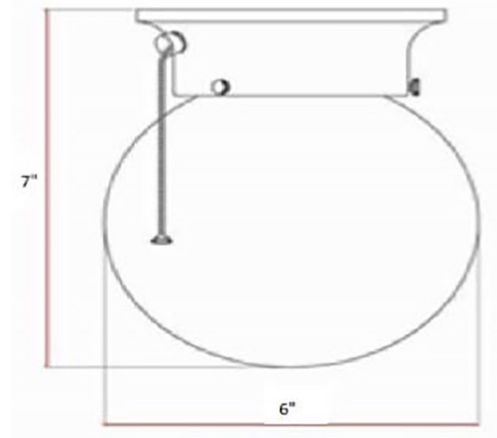

I-Light Flush Globe Ceiling Light with Pull Chain  
Oil Rubbed Bronze

**SPECIFICATIONS**

<b>MOUNTING:</b>	Flush Mount	<b>LED BRIGHTNESS (LUMENS):</b>	N/A
<b>SLOPED CEILING ADAPTABLE:</b>	No	<b>LED COLOR CORRELATED TEMPERATURE (CCT):</b>	N/A
<b>LAMP TYPE 1:</b>	1 lamp 60W Incandescent A19	<b>LED COLOR RENDERING INDEX (CRI):</b>	N/A
<b>BULB INCLUDED:</b>	No	<b>LED EFFICACY:</b>	N/A
<b>WATTS PER BULB:</b>	60W	<b>LED AVERAGE RATED LIFE:</b>	N/A
<b>TOTAL WATTAGE:</b>	60W	<b>ENERGY EFFICIENT:</b>	No
<b>DIMMABLE:</b>	Yes	<b>LIGHTING AMPS:</b>	0.5
<b>MATERIAL CONSTRUCTION:</b>	Steel	<b>VOLTAGE:</b>	120V
<b>ASSEMBLED DIMENSIONS:</b>	7" H x 6" L x 6" D		
<b>WEIGHT:</b>	1.19 lbs.		
<b>BACKPLATE DIMENSIONS:</b>	N/A		
<b>CANOPY/PLATE DIMENSIONS:</b>	1.75" H x 4.88" D		
<b>GLASS/SHADE DIMENSIONS:</b>	6" H x 5.75" L x 5.75" D		
<b>GLASS/SHADE MATERIAL:</b>	Glass		
<b>GLASS/SHADE TYPE:</b>	Opal		
<b>GLASS/SHADE COLOR:</b>	White		