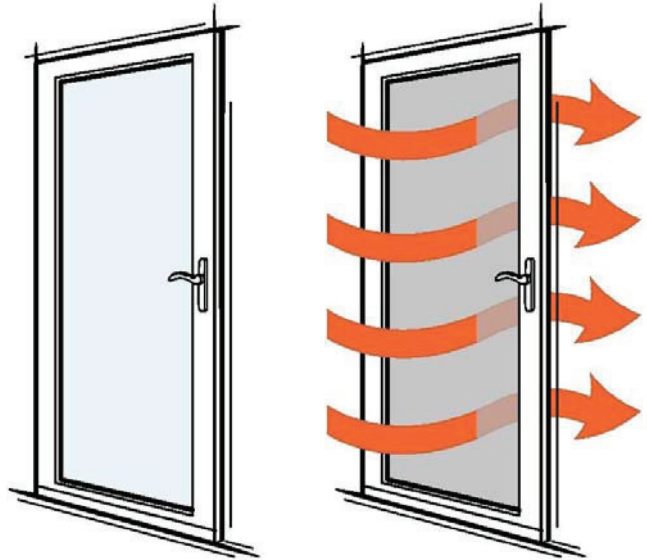

# SPECIFICATIONS

Internet #: 203145016

Product Name: Andersen® - 36 in. x 80 in. 3000 Series White Full View Easy Install Storm Door

## ■ DIMENSIONS

Assembled Depth (in.)	2.25 in
Assembled Height (in.)	80.875 in
Assembled Width (in.)	36.375 in
Door Size (WxH) in.	36 x 80
Door Thickness (in.)	1.5 in
Fits Opening Height (in.)	80 to 80 7/8
Fits Opening Width (in.)	35 7/8 to 36 3/8

## ■ DETAILS

Bottom Door Sweep	Double	Handleset Finish	Nickel
Color Family	White	Included	Screen
Color/Finish	White	Material	Aluminum
Door Handing	Left Hand/Outswing	Product Weight (lb.)	56
Door Type	Storm	Returnable	90-Day
Features	Easy Install	Type of Weatherstripping	Dual
Finish Type	Painted	View Type	Full-view