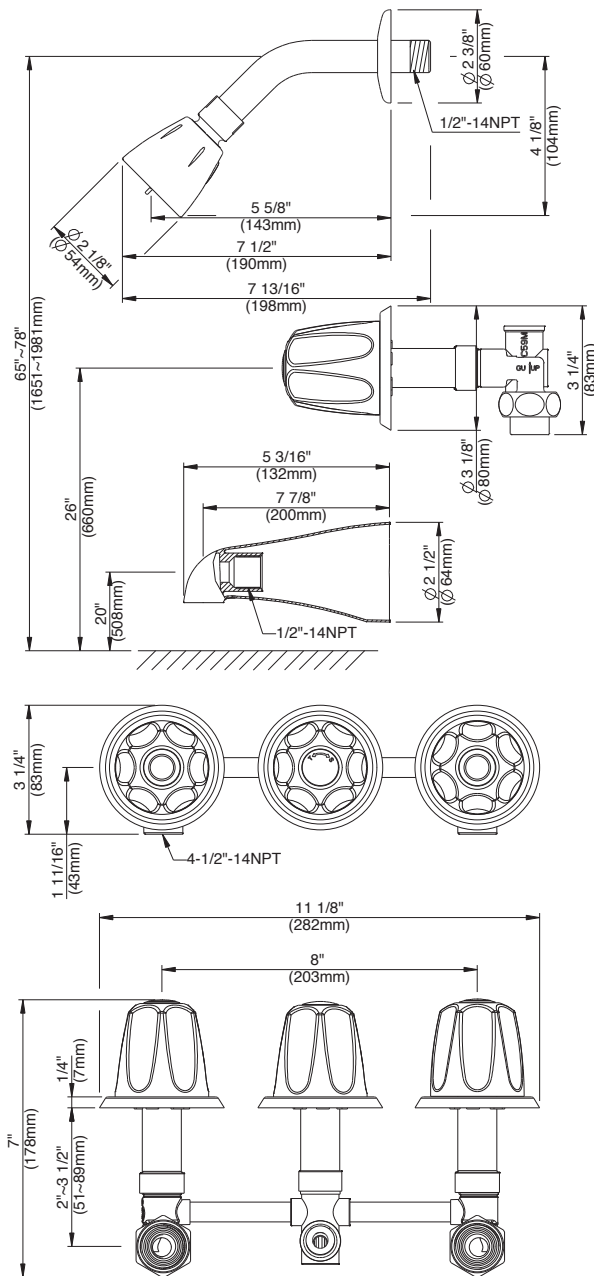

## Features:

- Metal round handle
- Washerless cartridge
- Non-pressure balanced valve
- Max Flow Rate: 1.75 gpm ( 6.6 L/min ) at 80 psi
- One setting 2" plastic showerhead
- Non-Slip fit zinc spout