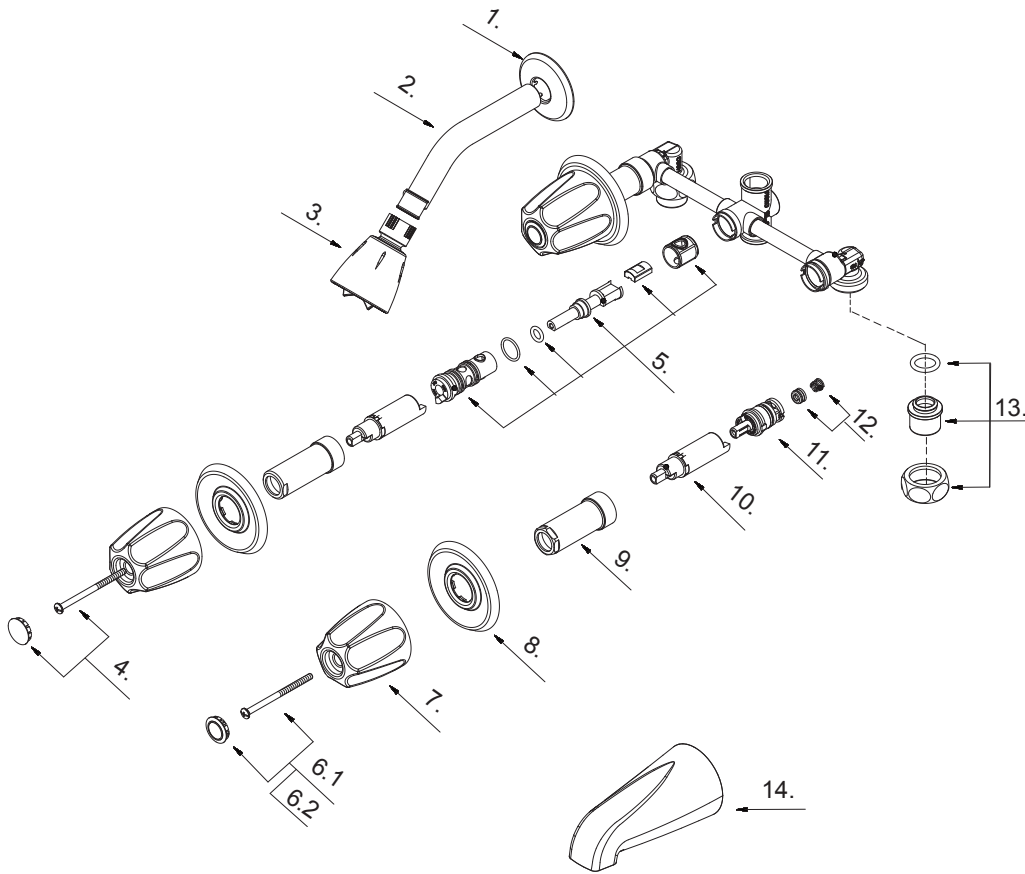

## Features:

- Metal round handle
- Washerless cartridge
- Non-pressure balanced valve
- Max Flow Rate: 1.75 gpm ( 6.6 L/min ) at 80 psi
- One setting 2" plastic showerhead
- Non-Slip fit zinc spout

## Basic-N-Brass Collection

**10603**  
**Chrome Finish**

1	Shower Arm Flange	A019001-S
2	Shower Arm	A020002
3	Shower Head	S1213202
4	Index Button	A663A96M-50
5	Diverter	A501016
6.1	Index Button - Cold	A663A96C
6.2	Index Button - Hot	A663A96H
7	Metal Handle	A029107
8	Escutcheon	111001-S
9	Escutcheon Tube	A216106
10	Stem Extension - Hot	A517000H
11	Washerless Cartridge Assembly	A507043N
12	Seat & Spring	A663522N
13	Union Nut	A603668
14	Tub Spout without Diverter	A118014