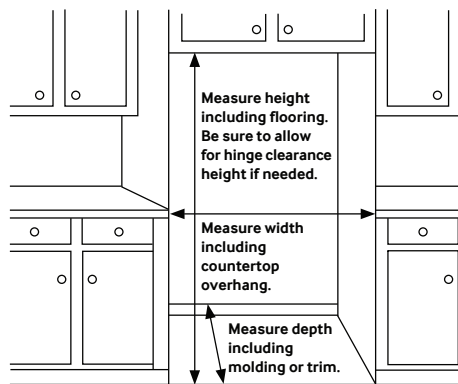

RF23DB9600

SAMSUNG

Bespoke Counter Depth 4-Door Flex™ Refrigerator with Beverage Center™

Installation Specifications

1. Measure the height, width and depth of the opening, making sure to include baseboards, molding tile, countertop overhang, etc. Check to be sure there is enough room to open the door (consider walls, islands or other obstacles when measuring).
2. Refer to illustration below to determine dimensions.
3. Allow 2.5" of clearance on hinge side of refrigerator when installing next to a wall where handle may make contact.
4. Allow 1" minimum clearance at rear for proper air circulation and water/electrical connections. Allow a 3/8" minimum clearance at sides and top for ease of installation.
5. Ensure each door and entryway in the home is wide enough for the refrigerator to be moved through easily.

For optimal usage and ability to open refrigerator doors completely, do not install next to a wall.

Please note: The following dimensions and cutout information is for planning purposes only. For complete installation details, consult manual packed with product or download manual online at samsung.com.