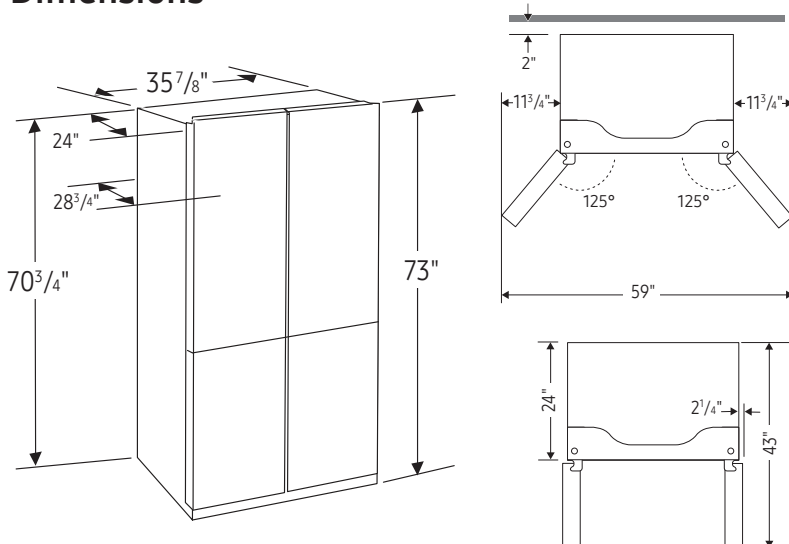

### Installation Specifications

1. Measure the height, width and depth of the opening, making sure to include baseboards, molding tile, countertop overhang, etc. Check to be sure there is enough room to open the door (consider walls, islands or other obstacles when measuring).
2. Refer to illustration below to determine dimensions.
3. Allow 2.5" of clearance on hinge side of refrigerator when installing next to a wall where handle may make contact.
4. Allow 1" minimum clearance at rear for proper air circulation and water/electrical connections. Allow a 3/8" minimum clearance at sides and top for ease of installation.
5. Ensure each door and entryway in the home is wide enough for the refrigerator to be moved through easily.

For optimal usage and ability to open refrigerator doors completely, do not install next to a wall.

Please note: The following dimensions and cutout information is for planning purposes only. For complete installation details, consult manual packed with product or download manual online at [samsung.com](http://samsung.com).

### Dimensions

**Total Capacity: 22.5 cu. ft.**

**Refrigerator: 13.7 cu. ft.**

- 1 Slide-In Shelf, 3 Tempered Glass Spill-Proof Shelves
- 2 Clear Crisper Drawers
- 6 Door Bins with 1 Gallon Door Bin
- LED Lighting