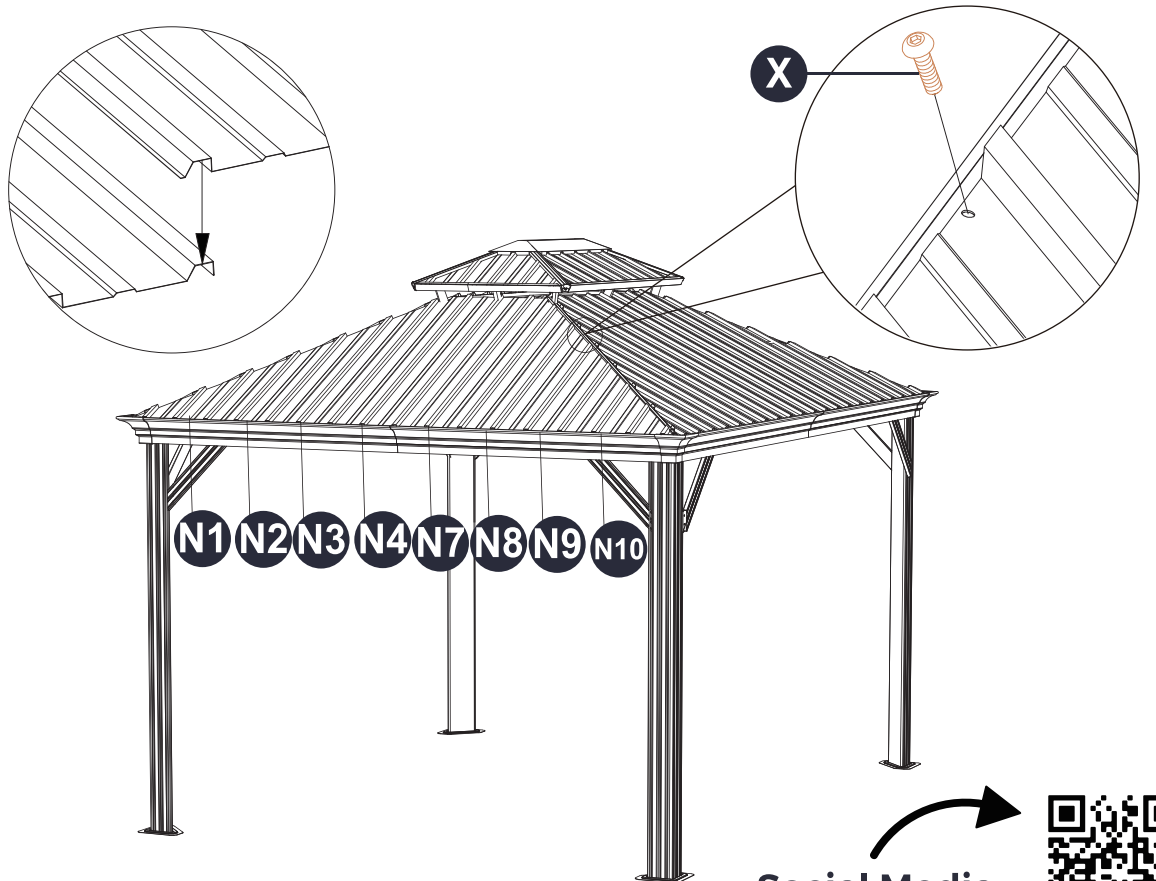

STEP 22

X

M6X15MM Bolt
16PCS

T1

1PC

E-mail:
support@happatio.com

Social Media