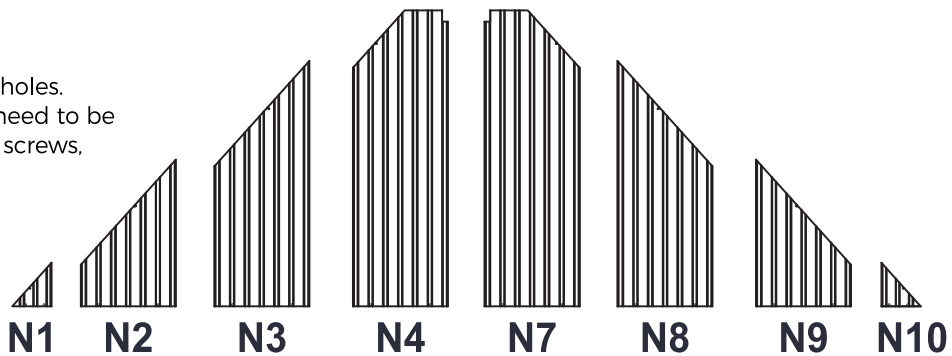

STEP 20

Note:

① Each iron plate has 2 holes.
The holes near the top need to be fixed on the frame with screws, and the holes near the bottom do not require any operation.