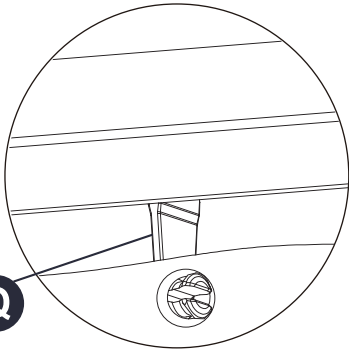

GAZEBO

COMPLETE

T3

12PCS

Q

Note:

Install P and P1 to Q.