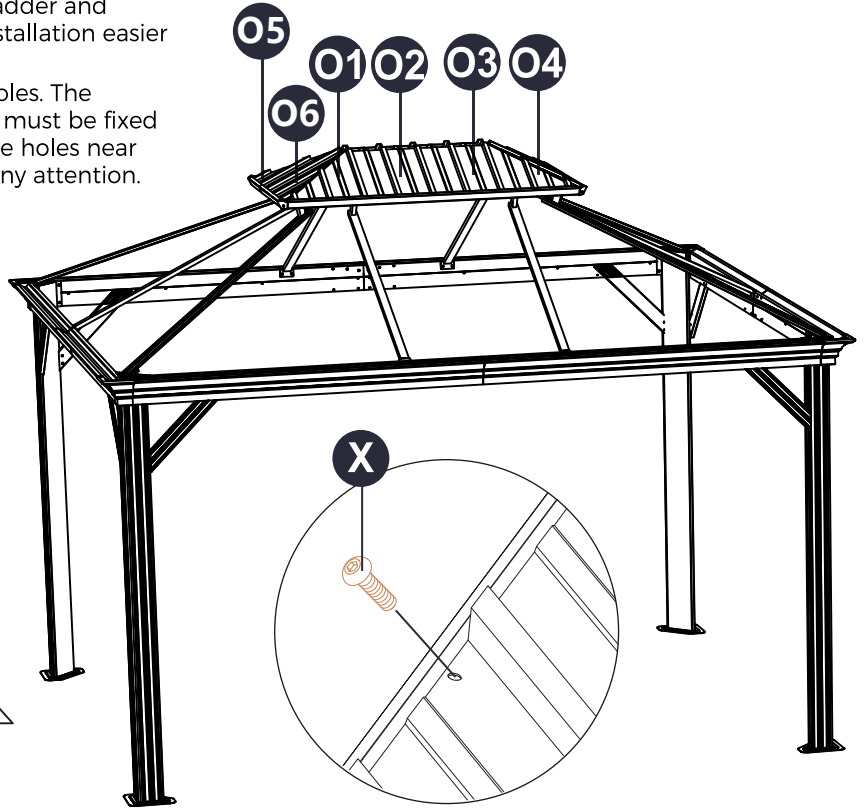

T1 
1PC

STEP 14

X 
M6X15MM Bolt
10PCS

T1 
1PC

E-mail:
support@happatio.com

Social Media

GAZEBO

STEP 15

Note:

1. The iron sheet contains sharp parts; please wear gloves while installing.
2. Prepare a relatively high ladder and power tools, making your installation easier and faster.
3. Each iron plate has two holes. The holes at the top of the plate must be fixed to the frame with screws. The holes near the bottom do not require any attention.