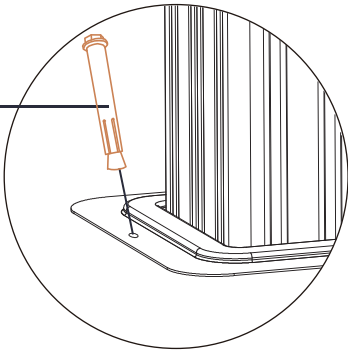

X

M6X15MM Bolt
4PCS

X3

M6X35MM Bolt
4PCS

T1

1PC

Note:

Install V1 and V2 on S1 and S2 to secure the top iron sheet of the big roof. (requires installation from inside the gazebo)

E-mail:
support@happatio.com

Social Media

GAZEBO

STEP 25

M6X15MM Bolt
44PCS

E-mail:
support@happatio.com

Social Media

GAZEBO

COMPLETE

T3

12PCS

Q

Note:

Install P and P1 to Q.

T3

E-mail:
support@happatio.com