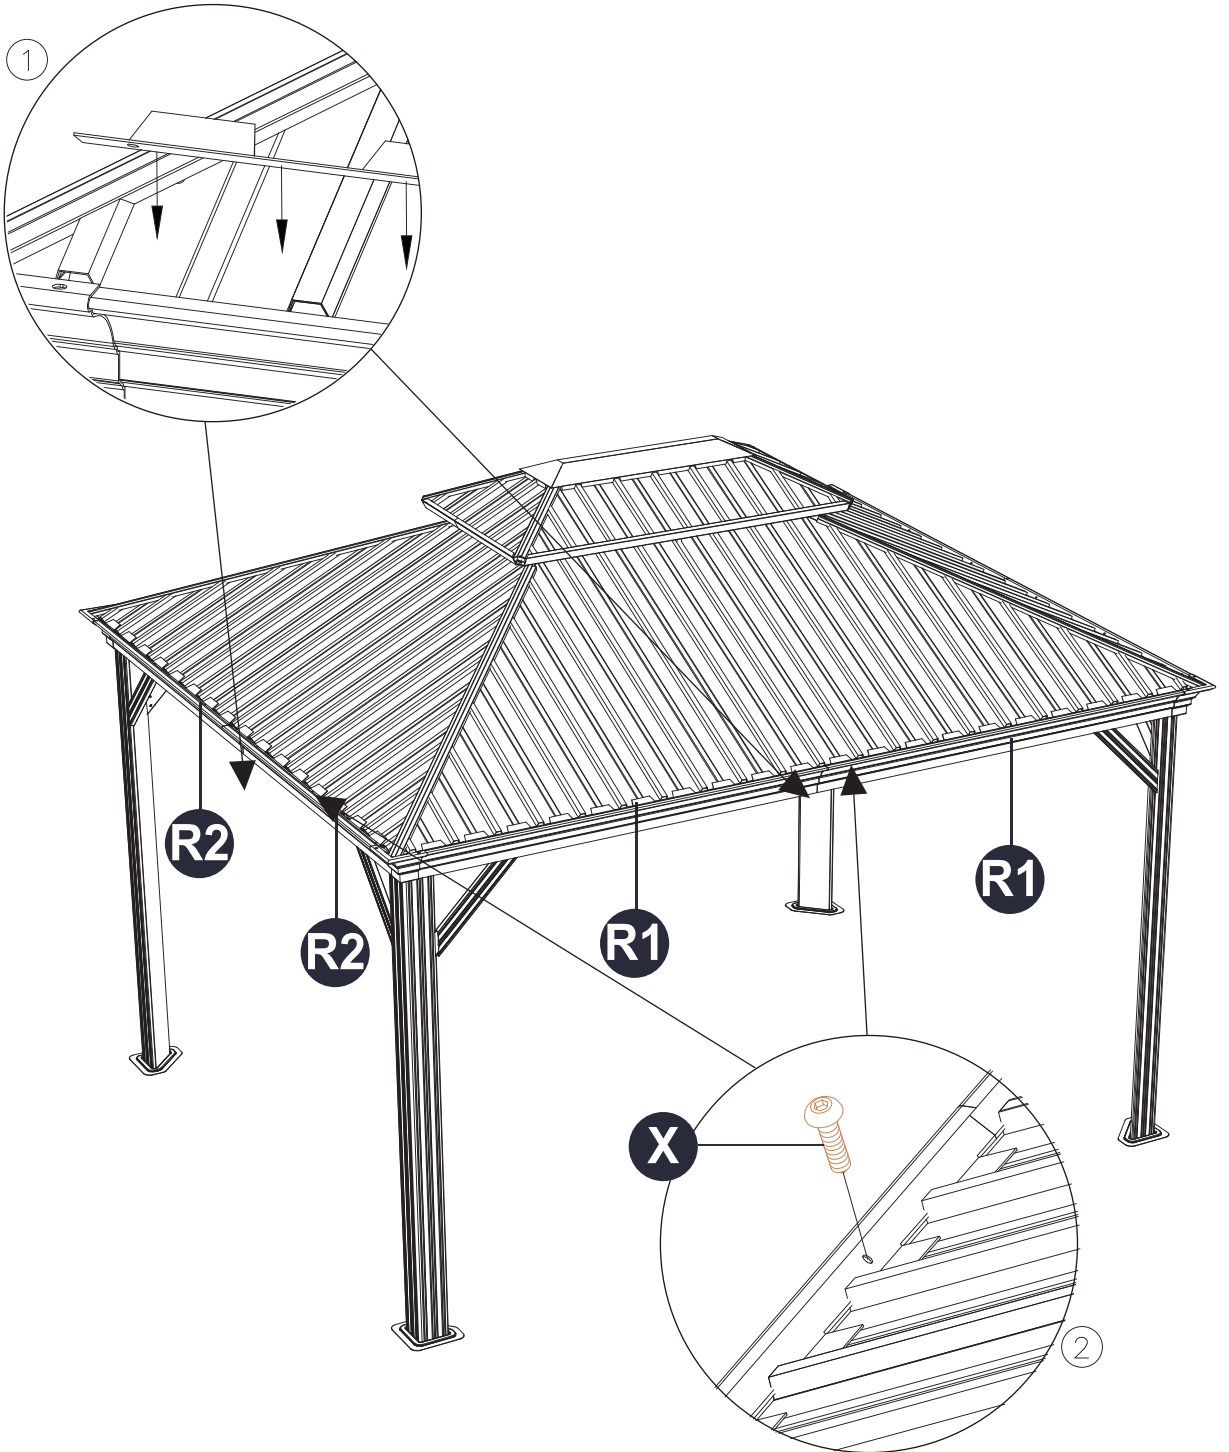

GAZEBO

STEP 25

M6X15MM Bolt
44PCS

E-mail:
support@happatio.com

Social Media