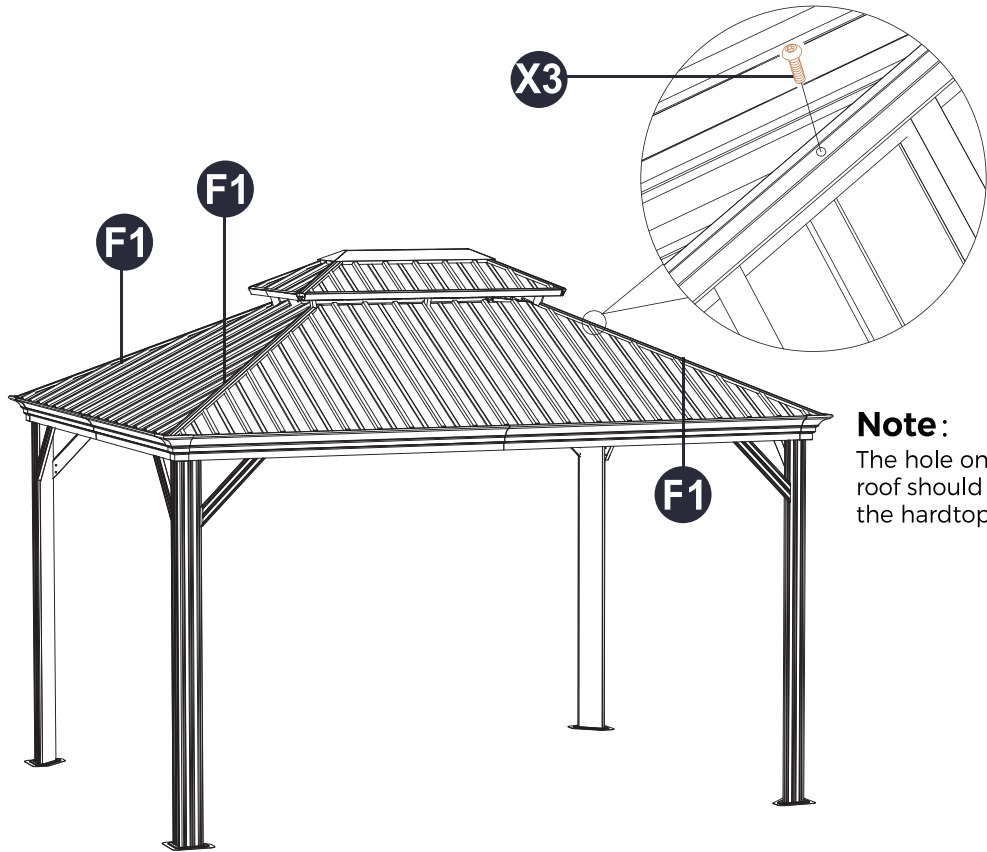

STEP 23

X3

M6X35MM Bolt
12PCS

T1

1PC

Note:

The hole on F1 near the small roof should be installed inside the hardtop gazebo."

STEP 24

X

M6X15MM Bolt
4PCS

X3

M6X35MM Bolt
4PCS

T1

1PC

Note:

Install V1 and V2 on S1 and S2 to secure the top iron sheet of the big roof. (requires installation from inside the gazebo)