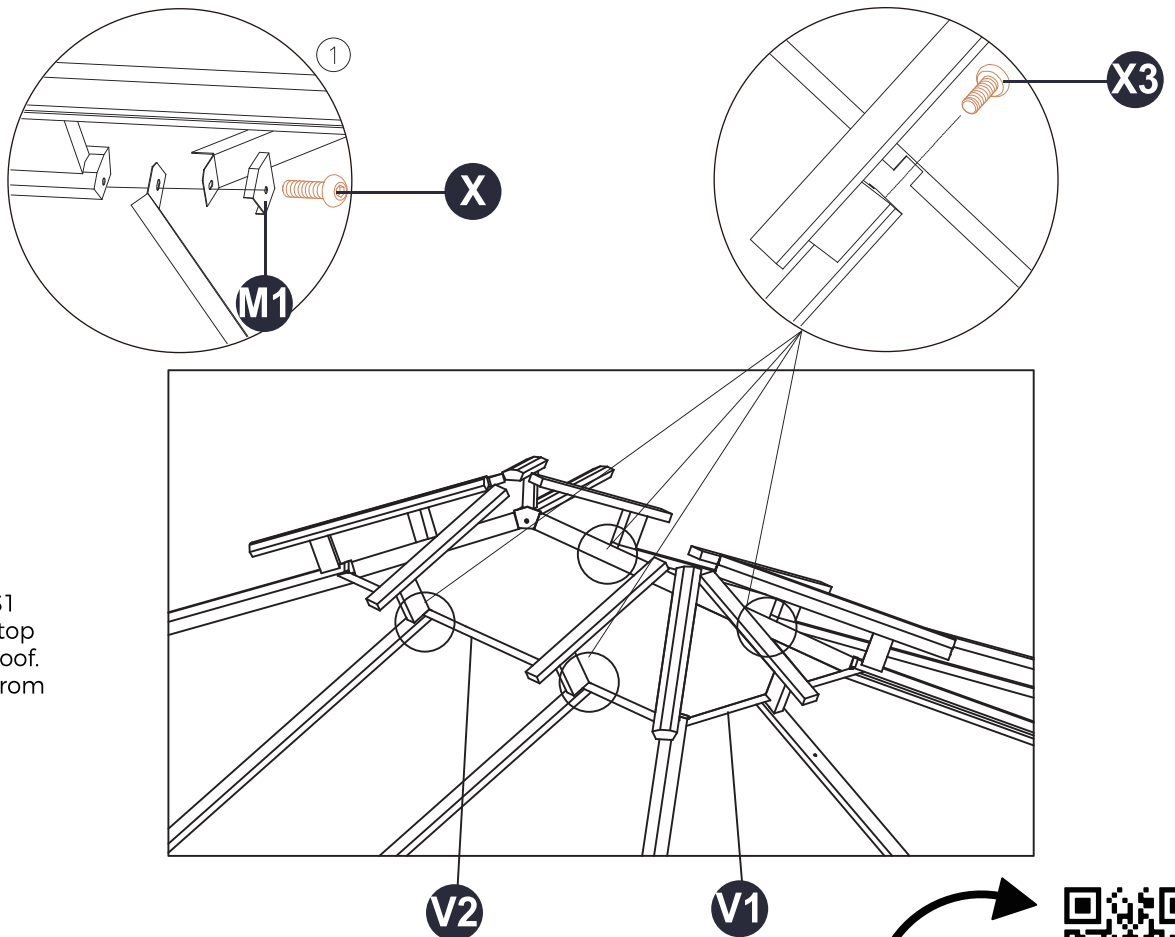

STEP 23

X3

M6X35MM Bolt
12PCS

T1

1PC

Note:

The hole on F1 near the small roof should be installed inside the hardtop gazebo."

STEP 24

X

M6X15MM Bolt
4PCS

X3

M6X35MM Bolt
4PCS

T1

1PC

Note:

Install V1 and V2 on S1 and S2 to secure the top iron sheet of the big roof. (requires installation from inside the gazebo)