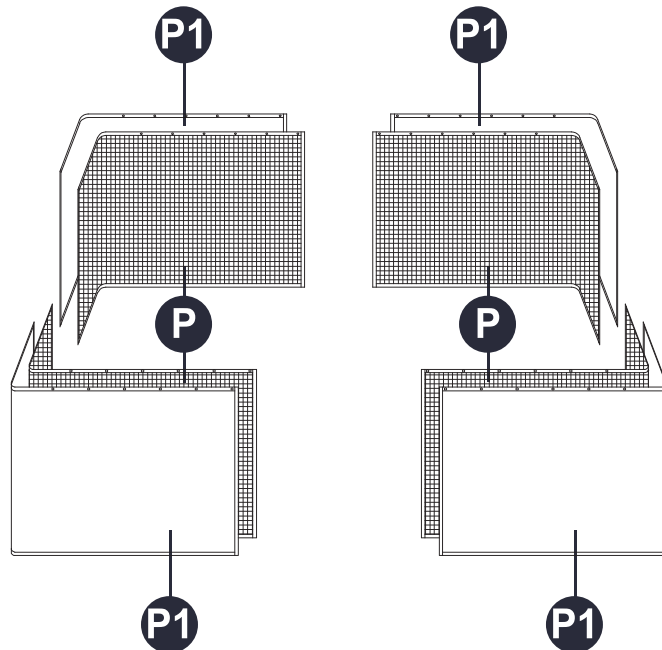

X

M6X15MM Bolt
4PCS

X3

M6X35MM Bolt
4PCS

T1

1PC

Note:

Install V1 and V2 on S1 and S2 to secure the top iron sheet of the big roof. (requires installation from inside the gazebo)

COMPLETE

T3

12PCS

Q

Note:

Install P and P1 to Q.

T3

E-mail:
support@happatio.com