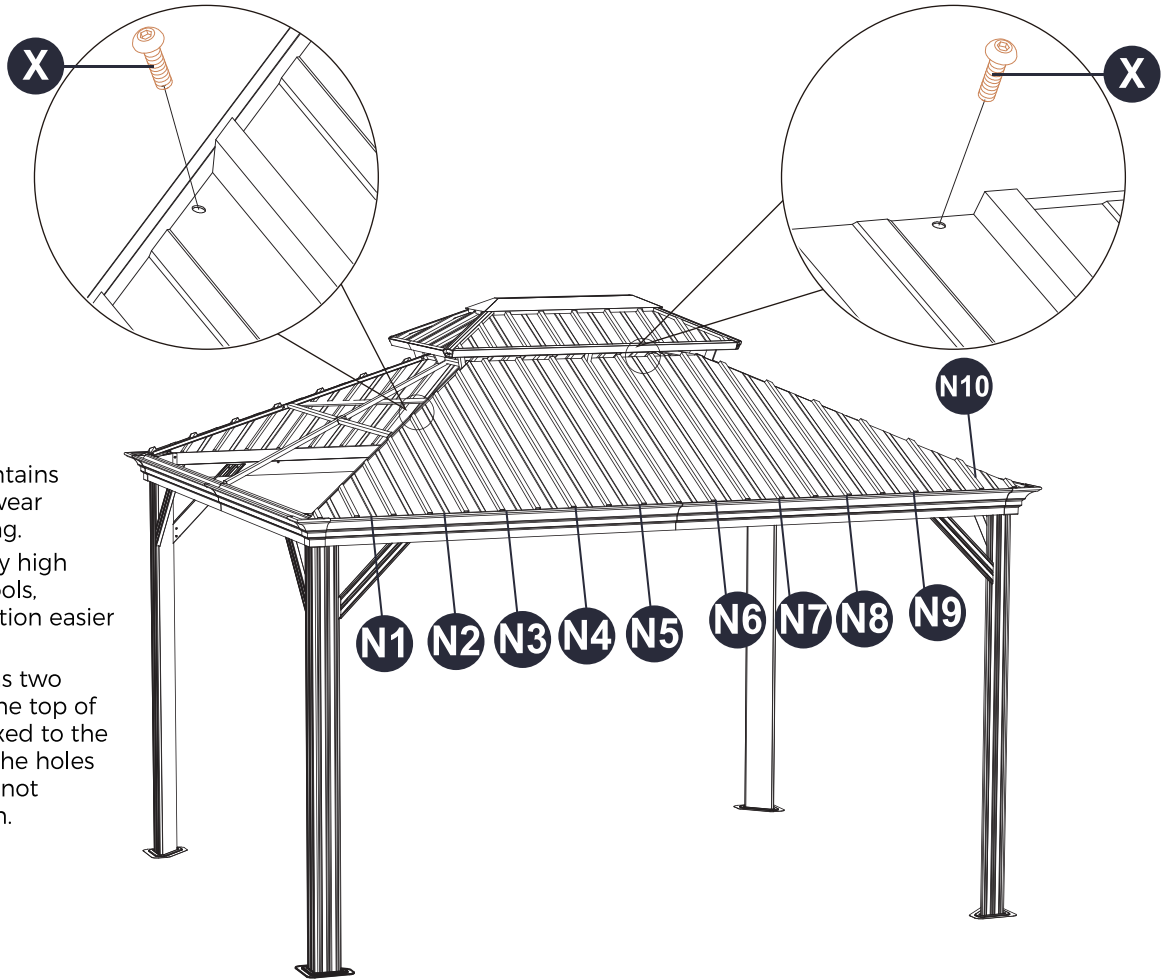

Note:

① Each iron plate has 2 holes.
The holes near the top need to be fixed on the frame with screws, and the holes near the bottom do not require any operation.

E-mail:
support@happatio.com

Social Media

GAZEBO

STEP 21

X

M6X15MM Bolt
20PCS

T1

1PC

Note:

1. The iron sheet contains sharp parts; please wear gloves while installing.
2. Prepare a relatively high ladder and power tools, making your installation easier and faster.
3. Each iron plate has two holes. The holes at the top of the plate must be fixed to the frame with screws. The holes near the bottom do not require any attention.

STEP 23

X3

M6X35MM Bolt
12PCS

T1

1PC

Note:

The hole on F1 near the small roof should be installed inside the hardtop gazebo."

STEP 24