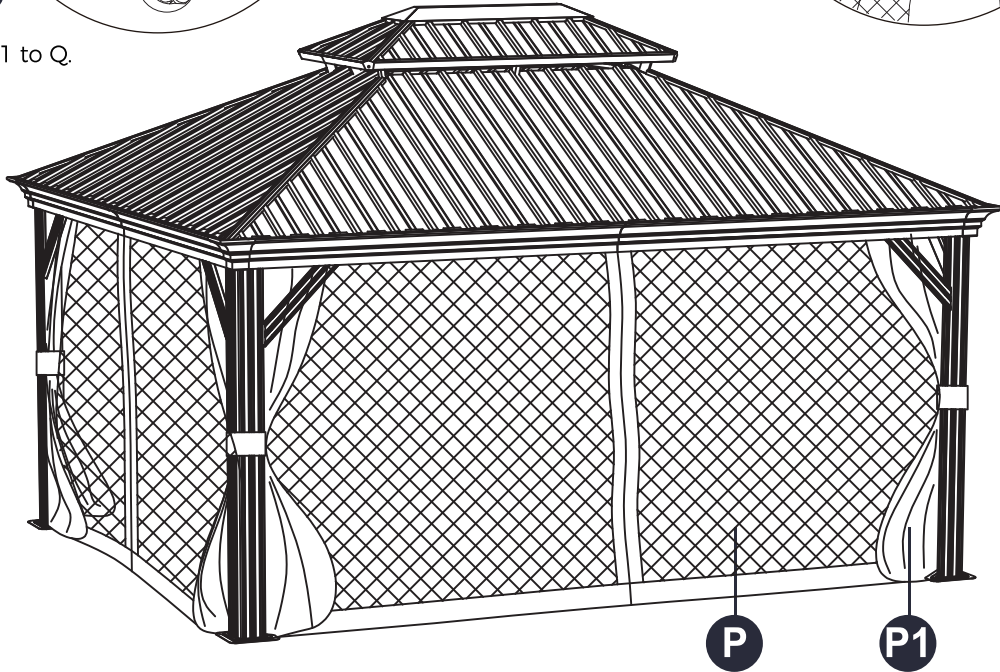

GAZEBO

COMPLETE

T3

12PCS

Q

Note:

Install P and P1 to Q.