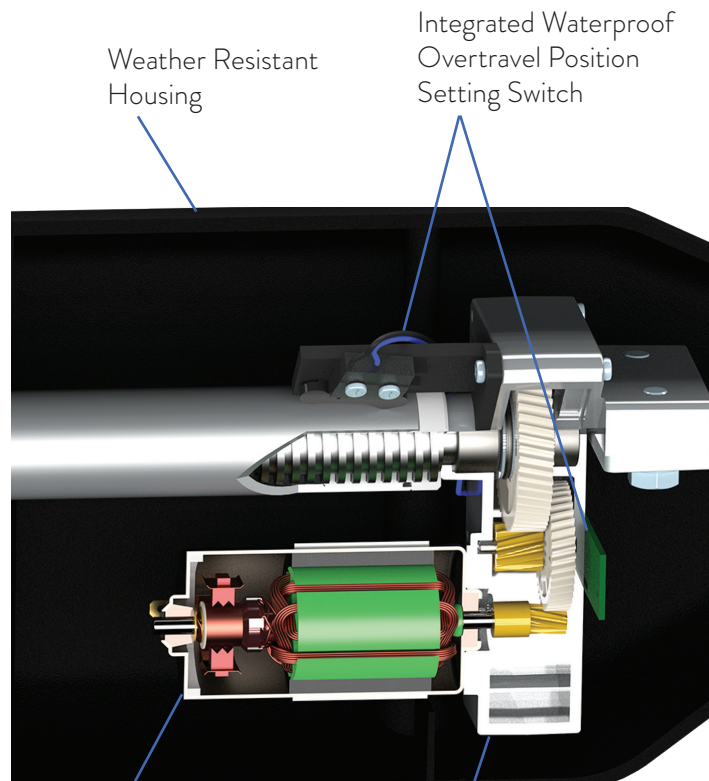

LIMITED LIFETIME WARRANTY ON
MOTOR AND GEAR ASSEMBLY!

The *Architectural* Series

Automatic Gate Openers
and Access Accessories

Improving Lifestyles Through Innovation®

GHOST CONTROLS® genuine accessories are designed to provide complete control and superior convenience for you and your family with your automatic gate opener. These products are specifically engineered to easily integrate into your system and grant you access to additional capabilities and control of your gate opener. All of these accessories are available from your local dealer and are backed by a reliable 18 month warranty and up to 24 months when you register your product online.

GHOST CONTROLS® ACCESS ACCESSORIES

SINGLE ARCHITECTURAL SERIES GATE OPENER KIT WITH BATTERY BOX* | DTP1

Gate Opener Arm with 6' cable. System control box, controller, battery box with (1) 12v battery, estate bracket, and (1) Premium 5-Button Remote Control.

DUAL ARCHITECTURAL SERIES GATE OPENER KIT WITH BATTERY BOX* | DEP2

(2) Gate Opener Arms one with 6' cable and the other has a 30' cable. System control box, controller, battery box with (1) 12-Volt battery, estate bracket, and (2) Premium 5-Button Remote Controls.

WIRED VEHICLE SENSOR | AXXV-55

The GHOST CONTROLS® Vehicle Sensor is the easiest way to trigger your gate to open when a vehicle is trying to exit your property. This sensor is buried beneath the ground surface next to your driveway and connects into your gate controller box.