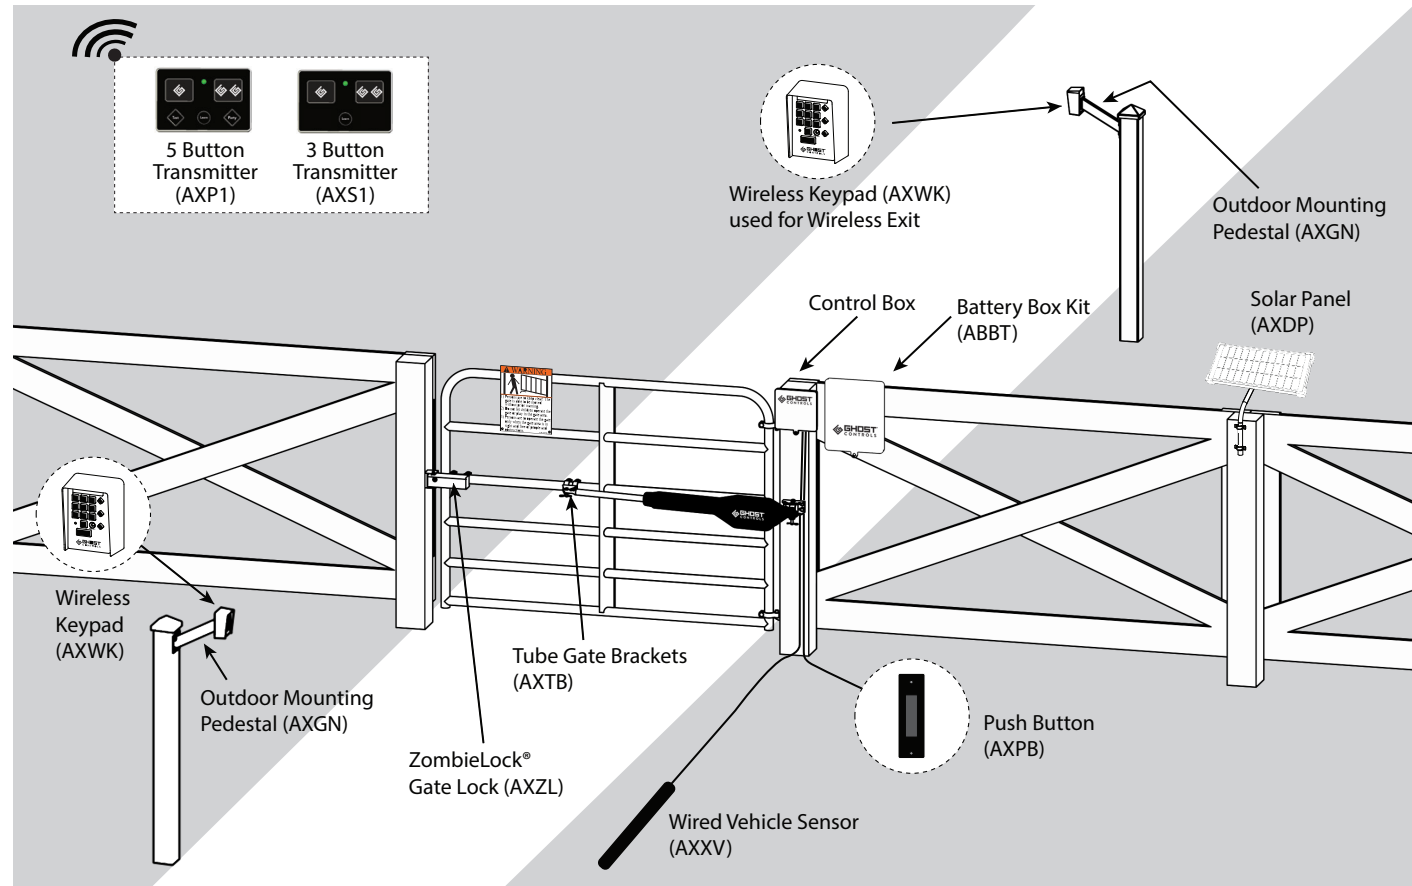

SINGLE SOLAR ARCHITECTURAL SERIES GATE OPENER KIT* | DTP1XP

Gate Opener Arm with 6' cable. 10-Watt Solar Panel Kit, system control box, controller, battery box with (1) 12-Volt battery, estate bracket and (1) Premium 5-Button Remote Control.

WIRELESS KEYPAD | AXWK

The GHOST CONTROLS® Premium Wireless Keypad is the superior gateway to your gate opener system and provides unprecedented control and capabilities. This outdoor keypad opens and closes the gate and also provides the ability for you to activate or deactivate additional features for your system only available through a keypad such as 1KEY®, PartyMode®, and PartyMode Secure®, VacationMode™.

OUTDOOR MOUNTING PEDESTAL | AXGN

A simple and convenient solution for adding a Wireless Keypad to any post or column. This bracket is powder-coated aluminum and allows added convenience for access to a keypad from any vehicle.

PREMIUM REMOTE TRANSMITTER | AXP1

The premium remote transmitter will control up to two separate GHOST CONTROLS® gate systems (single or dual) by providing the ability to open or close, enable or disable PartyMode®, determine gate opener system battery status, and can be quickly added as a new remote to an existing system.

STANDARD REMOTE TRANSMITTER | AXS1

The standard remote transmitter will control up to two separate GHOST CONTROLS® gate systems (single or dual) and it can be learned as a new remote to an existing system.

*LIMITED LIFETIME WARRANTY ON MOTOR AND GEAR ASSEMBLY!

ZOMBIELOCK® | AXZL

The patent pending ZombieLock® will provide your home with the latest in automatic gate lock technology with advanced feedback to your GHOST CONTROLS® gate controller.

WIRED VEHICLE SENSOR | AXXV-55

The GHOST CONTROLS® Vehicle Sensor is the easiest way to trigger your gate to open when a vehicle is trying to exit your property. This sensor is buried beneath the ground surface next to your driveway and connects into your gate controller box.

PREMIUM 10 WATT MONOCRYSTALLINE SOLAR PANEL | AXDP

The monocrystalline 10W solar panels are a great solution for anyone who is installing a gate operator system in a remote location that does not have easy access to 120V AC power.

BATTERY BOX KIT | ABBT

Optional battery box kit that includes one battery and can hold up to two 7 Amp hour batteries.

UNIVERSAL TUBE BRACKET KIT | AXTB

Mounting bracket kits that will attach a variety of devices to 1-1/2"-2" tubes including tubular gates. These include gate opener kits, ZombieLock®, or any other device that needs to be attached to tubes.

WIRED PUSH BUTTON | AXPB

The standard push button will control a single or dual gate system up to 1,000' ft away with low voltage wire.

PHOTO EYES

Adjustable photo eyes for your outdoor environment. We offer monitored and non-monitored versions. **SPECIAL ORDER.**