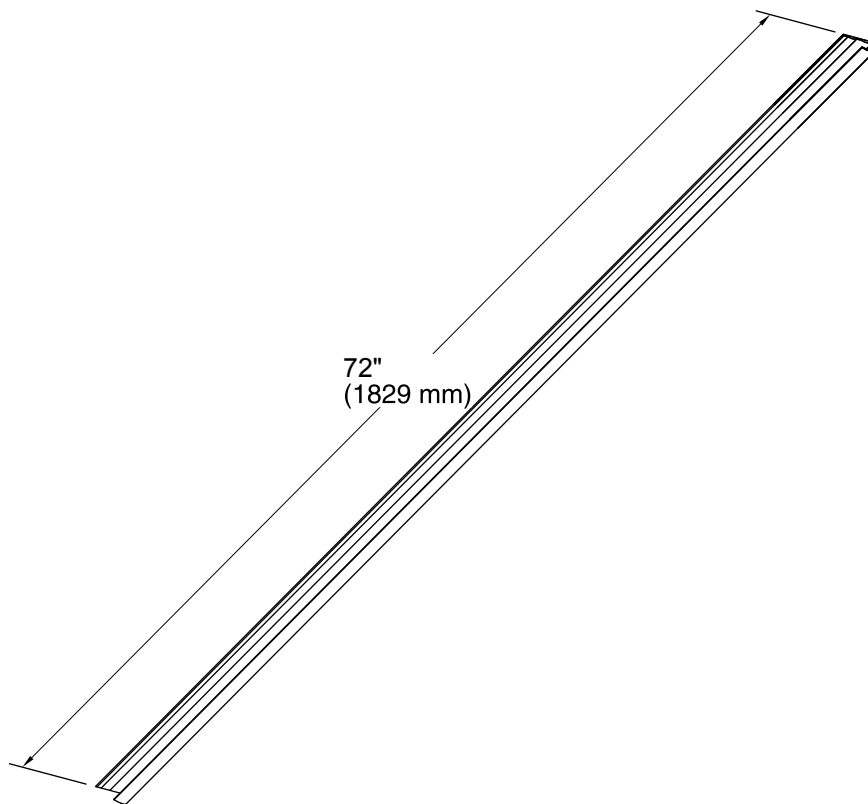

Features

- Provides finished edge for exposed cut wall surfaces or to provide a custom finished look.

Codes/Standards

None Applicable

KOHLER® Limited Warranty – Choreograph™ Walls and Accessories

See website for detailed warranty information.

Technical Information

All product dimensions are nominal.

Notes

Install this product according to the installation guide.