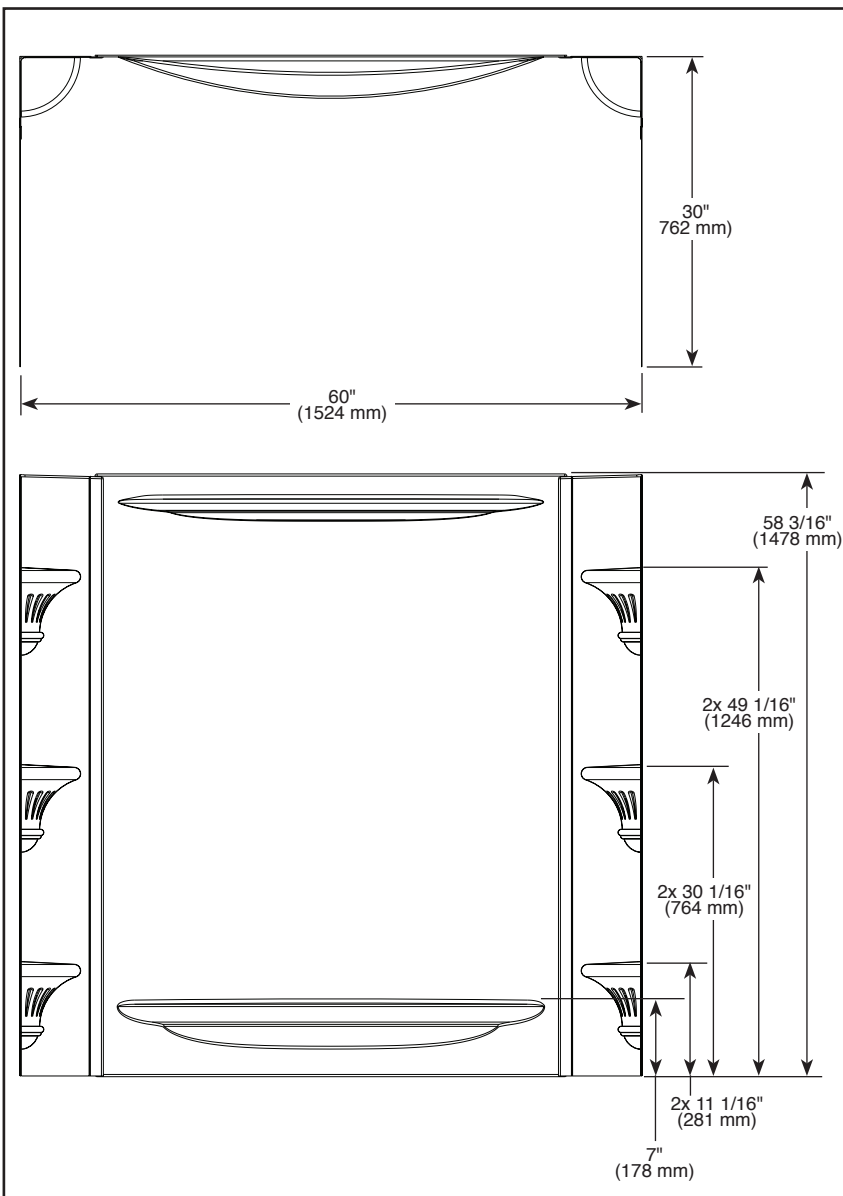

see what Delta can do™

60" x 30" Glue-up Shower Wall Set

- Fits alcoves from 60" x 30" up to 60" x 32"
- Easy-to-clean: high gloss material
- Easy-to-install: 5-piece glue-up shower wall
- Convenient storage: 6 shelves
- 10 Year limited residential & 1 year commercial warranty

COLOR/FINISH

- White