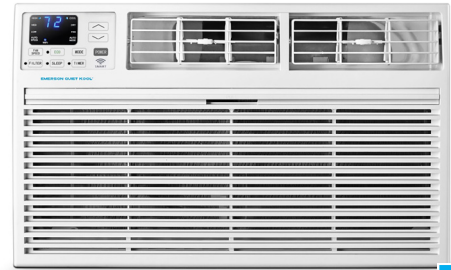

# EMERSON

QUIET KOOL

Emerson Quiet Kool SMART through-the-wall air conditioners are the perfect cooling solution for your home or office. Available with varying BTUs to accommodate any size room, you are sure to find the perfect model for your space.

With Wi-Fi, you can control and monitor your AC with your smartphone while you are on the go. These models also work with Amazon Alexa and Google Home devices. After a simple setup, enjoy hands-free comfort by using voice commands to control your AC.

These units are intended for through-the-wall installation and are not designed for standard window installation. They will fit most existing wall sleeves and include a decorative interior trim kit.

For peace of mind, you will receive our 1-2-5 years warranty: 1 year labor, 2 years parts and 5 years compressor.