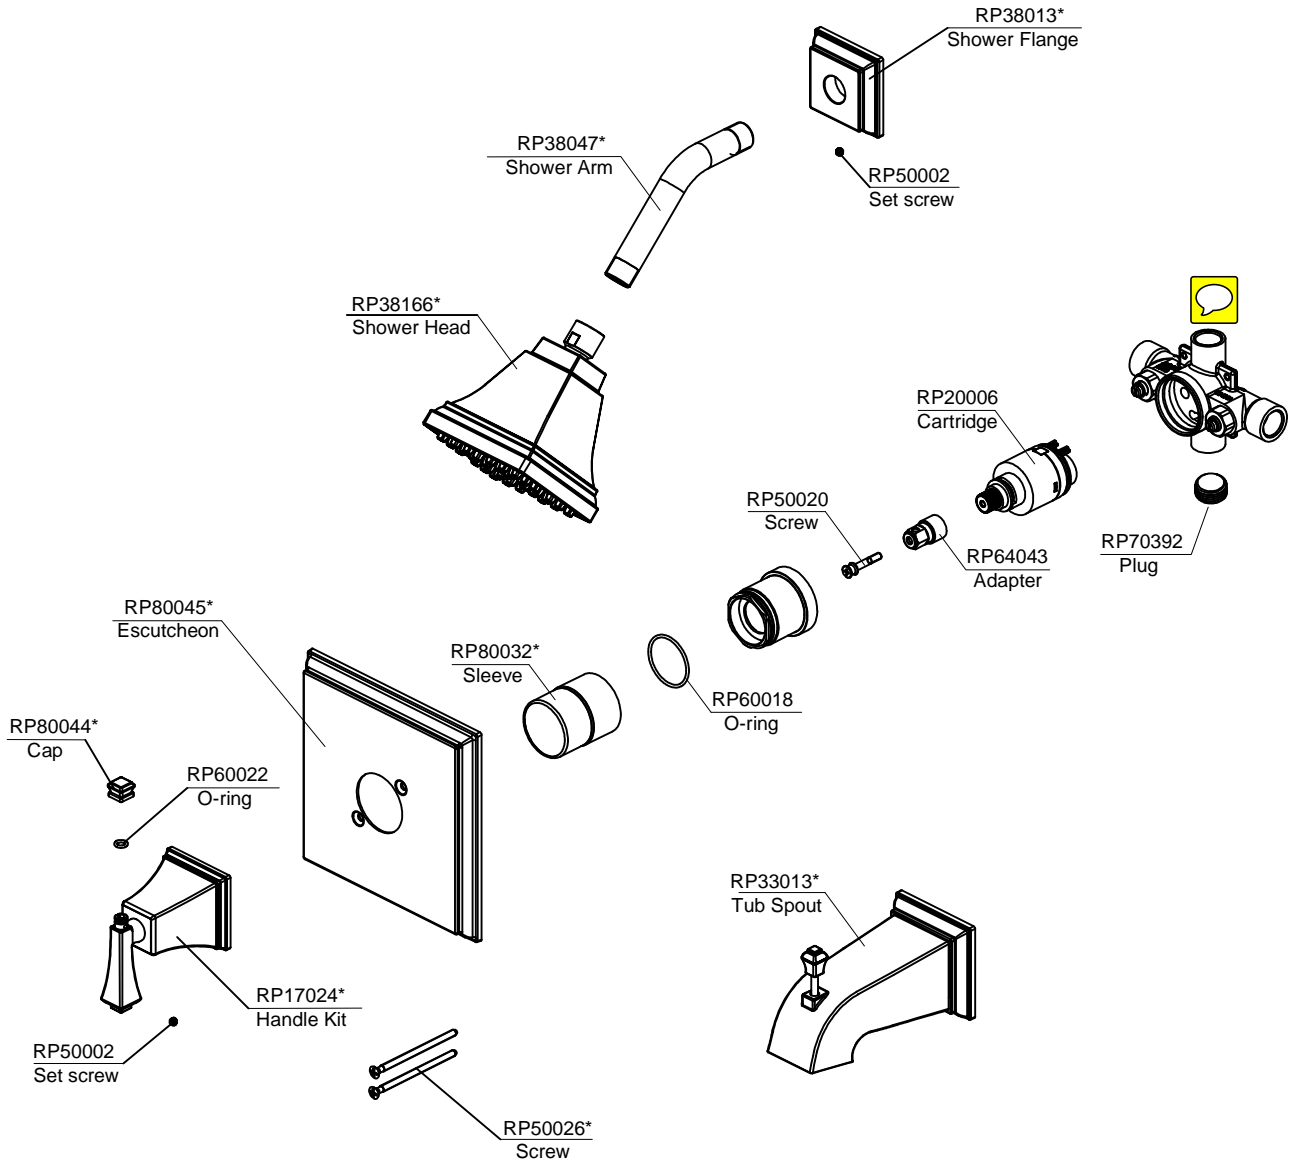

Single Handle Tub&Shower Faucet

* Specify Finish

MODEL	FINISH
873-W104	Brushed Nickel PVD

Pegasus reserves the right to make changes in specifications and materials and to change and discontinue models, both without the notice or obligation. Dimensions are for reference only.