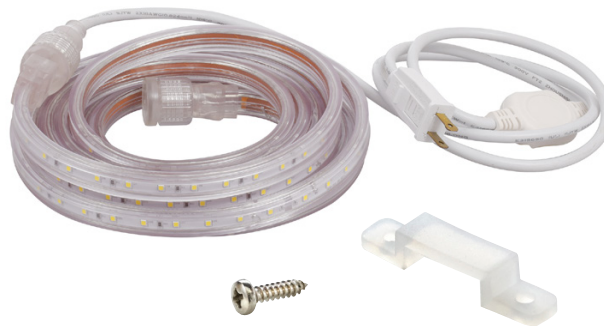

SYLVANIA LED Plug-In Outdoor Flex Light

Complete White Lighting Kit

SYLVANIA LED Plug-In Outdoor Flex Light offers a complete solution for your lighting needs. Suitable for outdoor use year-round. The kit includes strip, AC power cord, clips and screws as well as a full guide to installation.

Product Offering

Ordering Abbreviation	Length	Wattage	CCT
SYLVANIA LED Plug-In	16.4' (5m)	30W	3000K, 4000K, 6500K
Outdoor Flex Light	32.8' (10m)	60W	

Contains: Strip, AC power cord, clips and screws

Application Information

Specifications and Certifications

Market Segments

- Residential
- Small business

Specification Data

Catalog #	Type
Project	
Comments	
Prepared by	

Ordering Information

Item Number	Ordering Abbreviation	Wattage (W)	Voltage (V)	Lumens per Watt (lm/W)	Lumens per Meter (lm/m)	CCT	CRI	Beam Angle	Clip Count	Screw Count	Lifetime (hours)
16.4ft (5M)											
75621	LEDFLEXKIT/830/16.4FT/5M/120V	30	120 AC	60	200	3000K	80	120	20	40	20,000
75622	LEDFLEXKIT/840/16.4FT/5M/120V	30	120 AC	60	200	4000K	80	120	20	40	20,000
75623	LEDFLEXKIT/865/16.4FT/5M/120V	30	120 AC	60	200	6500K	80	120	20	40	20,000
32.8ft (10M)											
75624	LEDFLEXKIT/830/32.8FT/10M/120V	60	120 AC	60	200	3000K	80	120	40	80	20,000
75625	LEDFLEXKIT/840/32.8FT/10M/120V	60	120 AC	60	200	4000K	80	120	40	80	20,000
75626	LEDFLEXKIT/865/32.8FT/10M/120V	60	120 AC	60	200	6500K	80	120	40	80	20,000

Ordering Guide

LED	FLEX KIT	8xx	xxFT	xM	120V
LED	Lamp Type: FLEX Light	CRI: 80 Color Temperature: 3000K 4000K 6500K	Length in feet: 16.4 32.8	Length in meters: 5 10	Voltage

What's Included

**Strip, Power Cord, Clips,
and Screws**