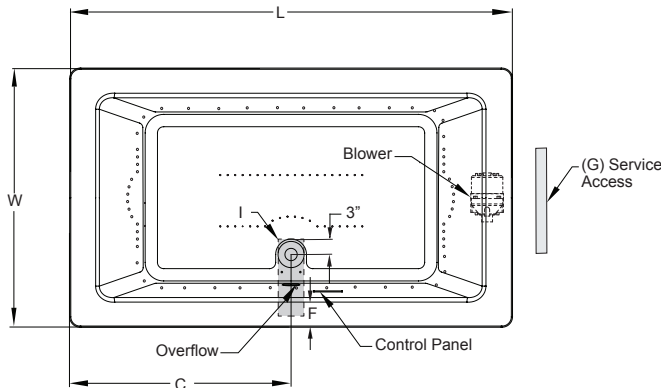

Sia 6636 Pure Air Bath

Product Codes beginning with: SIA6636ACR

Also applies to products sold under part numbers: MM10, MM30

TECHNICAL SPECIFICATIONS

	English	Metric
Outer Dimensions	66" L x 36" W x 24" H	1676 mm L x 915 mm W x 610 mm H
Interior Dimensions (bottom of bath) L x W (Mid) x W (End)	42.50" L x 22" W x 22" W	1080 mm L x 559 mm W x 559 mm W
Drain/Blower Configuration	Center drain/Right end blower	Center drain/Right end blower
Bath Weight (empty)	142 lbs	65 kg
Total Weight/Floor Loading	1,025 lbs 62.1 lbs/ft ²	465 kg 303 kg/m ²
Operating Gallonage (min-max)	49 (min) 76 (max) U.S. Gals	186 (min) 288 (max) L
Electrical Specifications	Each component requires a separate, dedicated GCFI protected circuit(s)	
Blower		120V 20A 60HZ
Chromatherapy (if selected)		120V 15A 60HZ

Standard (Included) Features:

Chromatherapy lighting, 800w blower, bottom and side air channels

Available Control Systems:

J4 Luxury Control Panel (standard)

J5 Luxury LCD Control Panel

Available Upgrades:

900w blower (with J5 LCD Control Panel)

Available Accessories:

HP55 Rotary Drain Kit (specify metal finish)

G864 Hand Rails (specify metal finish)

827: Chrome, 826: Brushed Nickel, 845: Oil Rubbed Bronze

EK91 21" Straight Pillow (specify color) 959: White, 958: Almond,

969: Oyster

GQ88 Light Chromatherapy Add-on Kit

KEY DIMENSIONS

Letter	Description	English	Metric
L	Outer Length	66"	1676 mm
W	Outer Width	36"	915 mm
H	Overall Height	24"	610 mm
A	Overflow Height	17.75"	457 mm
B	Long Edge to Drain Center	11 1/2"	294 mm
C	Short Edge to Drain Center	33"	838 mm
D	Drain Shoe Length	6.50"	165 mm
E	Deck Height	2"	76 mm
F	Deck Width*	5"	127 mm
G	Service Access Dimensions	12" H x 18" L	305 mm x 457 mm
I	Floor Cut-out for Drain	14" x 4"	356 mm x 102 mm