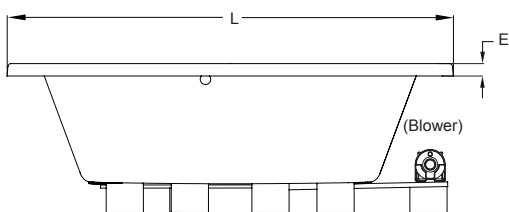

900w blower (with J5 LCD Control Panel)

Available Accessories:

HP55 Rotary Drain Kit (specify metal finish)

G864 Hand Rails (specify metal finish)

827: Chrome, 826: Brushed Nickel, 845: Oil Rubbed Bronze

EK91 21" Straight Pillow (specify color) 959: White, 958: Almond,

969: Oyster

GQ88 Light Chromatherapy Add-on Kit

KEY DIMENSIONS

Letter	Description	English	Metric
L	Outer Length	66"	1676 mm
W	Outer Width	36"	915 mm
H	Overall Height	24"	610 mm
A	Overflow Height	17.75"	457 mm
B	Long Edge to Drain Center	11 1/2"	294 mm
C	Short Edge to Drain Center	33"	838 mm
D	Drain Shoe Length	6.50"	165 mm
E	Deck Height	2"	76 mm
F	Deck Width*	5"	127 mm
G	Service Access Dimensions	12" H x 18" L	305 mm x 457 mm
I	Floor Cut-out for Drain	14" x 4"	356 mm x 102 mm