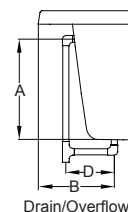

969: Oyster

GQ88 Light Chromatherapy Add-on Kit

KEY DIMENSIONS

Letter	Description	English	Metric
L	Outer Length	66"	1676 mm
W	Outer Width	36"	915 mm
H	Overall Height	24"	610 mm
A	Overflow Height	17.75"	457 mm
B	Long Edge to Drain Center	11 1/2"	294 mm
C	Short Edge to Drain Center	33"	838 mm
D	Drain Shoe Length	6.50"	165 mm
E	Deck Height	2"	76 mm
F	Deck Width*	5"	127 mm
G	Service Access Dimensions	12" H x 18" L	305 mm x 457 mm
I	Floor Cut-out for Drain	14" x 4"	356 mm x 102 mm