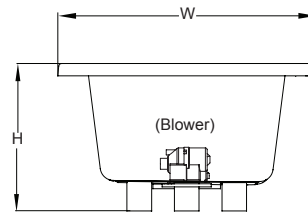

900w blower (with J5 LCD Control Panel)

Available Accessories:

HP55 Rotary Drain Kit (specify metal finish)

G864 Hand Rails (specify metal finish)

827: Chrome, 826: Brushed Nickel, 845: Oil Rubbed Bronze

EK91 21" Straight Pillow (specify color) 959: White, 958: Almond,

969: Oyster

GQ88 Light Chromatherapy Add-on Kit

KEY DIMENSIONS

Letter	Description	English	Metric
L	Outer Length	66"	1676 mm
W	Outer Width	36"	915 mm
H	Overall Height	24"	610 mm
A	Overflow Height	17.75"	457 mm
B	Long Edge to Drain Center	11 1/2"	294 mm
C	Short Edge to Drain Center	33"	838 mm
D	Drain Shoe Length	6.50"	165 mm
E	Deck Height	2"	76 mm
F	Deck Width*	5"	127 mm
G	Service Access Dimensions	12" H x 18" L	305 mm x 457 mm
I	Floor Cut-out for Drain	14" x 4"	356 mm x 102 mm