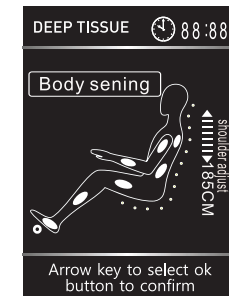

- During working, press "Menu" twice, it will go back to the home page immediately.
- In the home page, under the manual / auto program, press shoulder position key to adjust the highest position of the back rollers.
- Press "auto" key to choose auto program.

2. Before running the auto program, it will detect shoulder position first. After the detection, it will switch to the auto program.