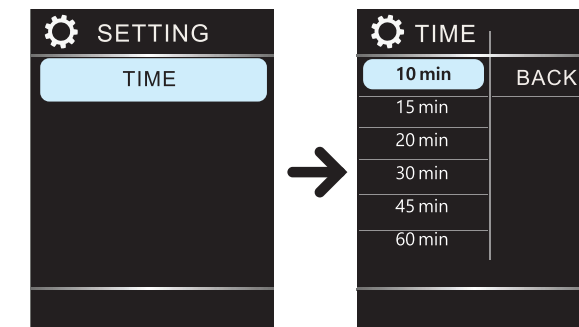

AIR BAG

This subdirectory is for managing the air bag system, contains part and intensity option.

Section : In this subdirectory, you can turn on / off some air bags by choose it and select the off / on button.

Intensity : This is for adjusting the air pressure intensity, offer 5 degree for option.

SETTING

Press "Menu" key, choose "Setting", enter the subdirectory.

Time : Setting worktime.

FOOT ROLLER

Choose roller, in the subdirectory, you can adjust the roller speed, offer 3 grades for option.