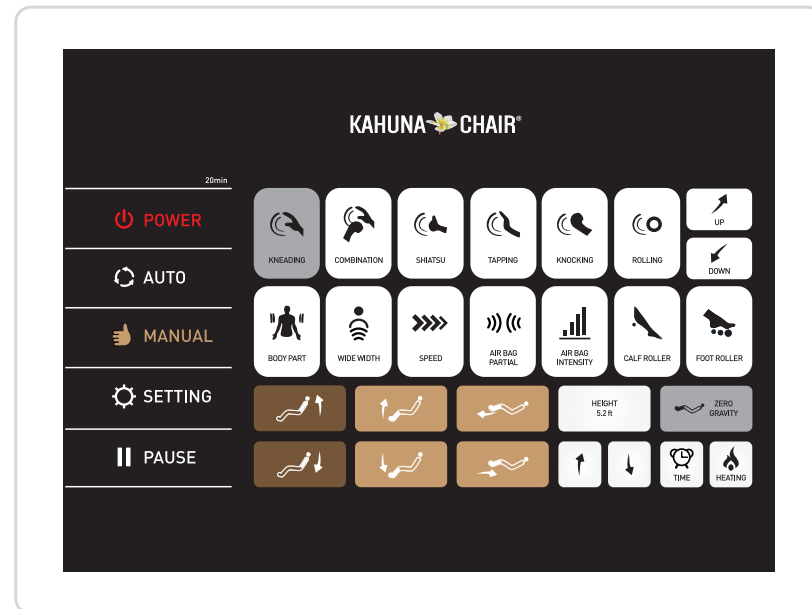

Home page while under manual mode

Home page while under manual mode

- During working, press "Menu" twice, it will go back to the home page immediately.
- In the home page, under the manual / auto program, press shoulder position key to adjust the highest position of the back rollers.
- Press "auto" key to choose auto program.

2. Before running the auto program, it will detect shoulder position first. After the detection, it will switch to the auto program.

CONNECT APP & SPEAKER

1. To connect app and speaker, you must enable the audio function on Bluetooth by going into Bluetooth setting on your phone or tablet.
2. To download app, please search HM-KAPPA from app store.
3. After connecting to Bluetooth, please go to Bluetooth from the setting and choose HM-KAPPA.

Auto Program Interface

HM-KAPPA provides 15 specially designed auto programs for different needs.

Manual Program Interface

HM-KAPPA can also do manually select massage functions and customize the massage section.