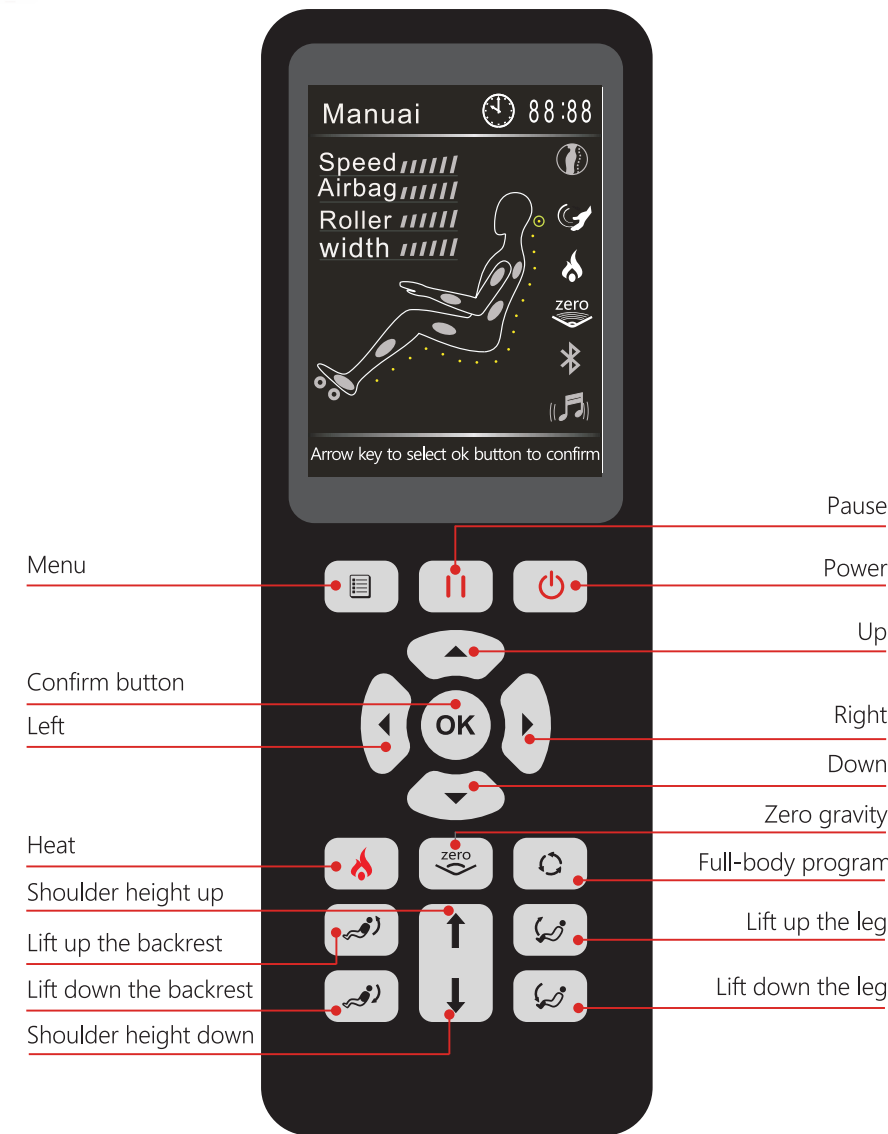

REMOTE CONTROLLER

- **Power** : On/off key of the chair.
  - Press this key, the chair will start to work.
  - Press it again, the chair will shut down and go back to the reset position.
- **Pause** : When the chair is working, press this key, all actions will be suspended, press it again, all the actions will recover.
- **Menu** : You can choose programs, massage methods, setting functions by pressing this key.
- **Shoulder position adjustment** : Adjust the height of the back rollers by holding down button for either direction.
- **Auto program switch** : Press this key to choose and switch between pre-saved auto programs.
- **Direction** : You can press the up/down key to choose, and press right key to enter sub-directory, press left key to back parent directory, the OK key is for confirm selections.
- **Leg extension position adjustment** :
  - Leg will manually extend the length
  - Leg will manually shorten the length
- **Zero gravity** : Press this key to enter zero gravity position, the zero gravity icon on the display will be light up, and will turn off when you adjusting the backrest / leg part angle by manual, which will make the chair out of Zero gravity position.
- **Position up the legrest** : By holding down this key, the leg part will lift up.
- **Position down the legrest** : By holding down this key, the legrest will put back down.
- **Position up the backrest** : By holding down this key, the backrest will lift up.
- **Position down the backrest** : By holding down this key, the backrest will put back down.
- **Heating** : Pressing this key, the heating system will be turn on, and the heating icon on the display will be light up, press it again the heating system will be turned off, and the icon turn into grey.