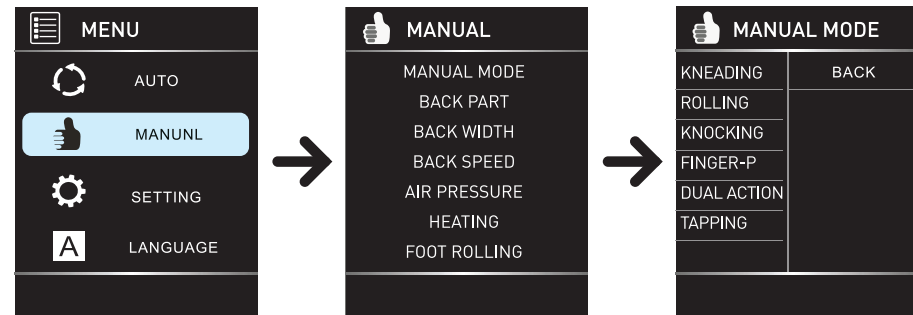

MANUAL MODE

Click the "Menu" button, then choose the "Manual" to start the manual program. Use up/down key to choose, OK to confirm.

Massage method : In this subdirectory, you can use up / down key to choose. There are six massage methods: Kneading, Rolling, Knocking, Finger-p, Dual action, Tapping.

Part : This subdirectory is for back roller massage range, us up/down to choose. Offer 3 options : Full body, partial, fixed.