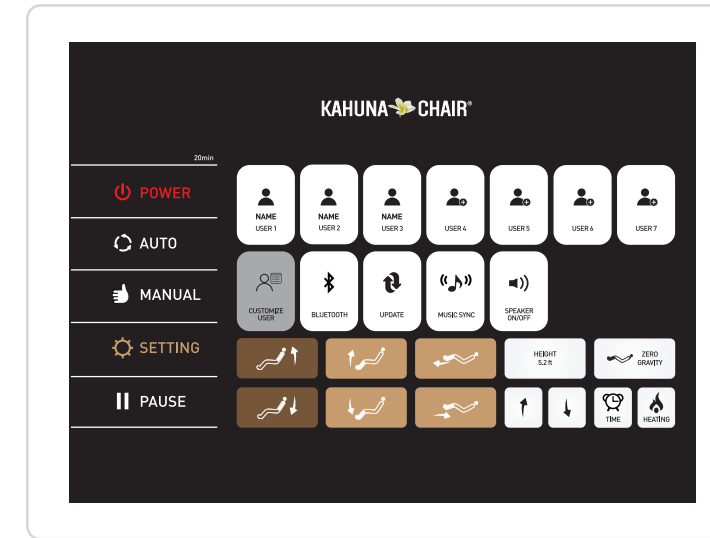

Customize User Setting

1. Select the customize user.