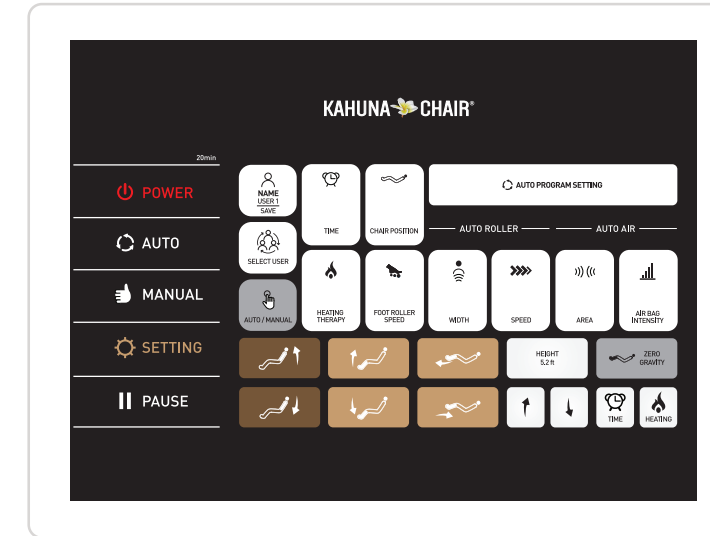

2. Before running the auto program, it will detect shoulder position first. After the detection, it will switch to the auto program.

CONNECT APP & SPEAKER

1. To connect app and speaker, you must enable the audio function on Bluetooth by going into Bluetooth setting on your phone or tablet.
2. To download app, please search HM-KAPPA from app store.
3. After connecting to Bluetooth, please go to Bluetooth from the setting and choose HM-KAPPA.

Auto Program Interface

HM-KAPPA provides 15 specially designed auto programs for different needs.

Manual Program Interface

HM-KAPPA can also do manually select massage functions and customize the massage section.

Customize User Setting

1. Select the customize user.

2. Select the user to choose and customize user setting.

3. Customize auto or manual programs by select the auto/manual.

4. Press the user to save the customized setting.