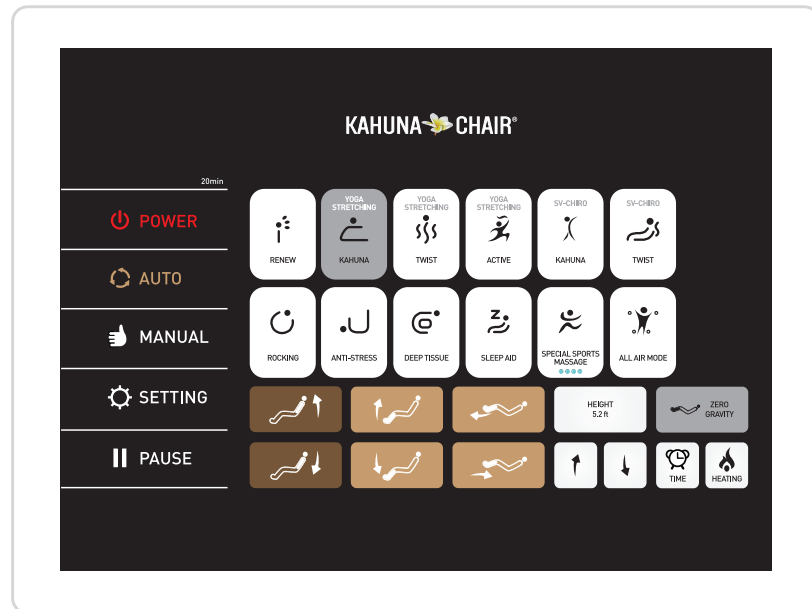

Home page while under manual mode

Home page while under manual mode

- During working, press "Menu" twice, it will go back to the home page immediately.
- In the home page, under the manual / auto program, press shoulder position key to adjust the highest position of the back rollers.
- Press "auto" key to choose auto program.

2. Before running the auto program, it will detect shoulder position first. After the detection, it will switch to the auto program.

CONNECT APP & SPEAKER

1. To connect app and speaker, you must enable the audio function on Bluetooth by going into Bluetooth setting on your phone or tablet.
2. To download app, please search HM-KAPPA from app store.
3. After connecting to Bluetooth, please go to Bluetooth from the setting and choose HM-KAPPA.

Auto Program Interface

HM-KAPPA provides 15 specially designed auto programs for different needs.

Manual Program Interface

HM-KAPPA can also do manually select massage functions and customize the massage section.