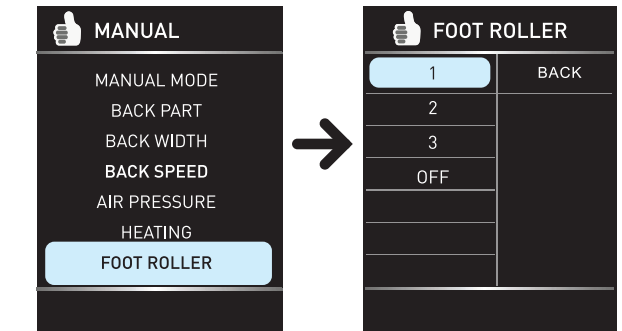

Intensity : This is for adjusting the air pressure intensity, offer 5 degree for option.

SETTING

Press "Menu" key, choose "Setting", enter the subdirectory.

Time : Setting worktime.

FOOT ROLLER

Choose roller, in the subdirectory, you can adjust the roller speed, offer 3 grades for option.