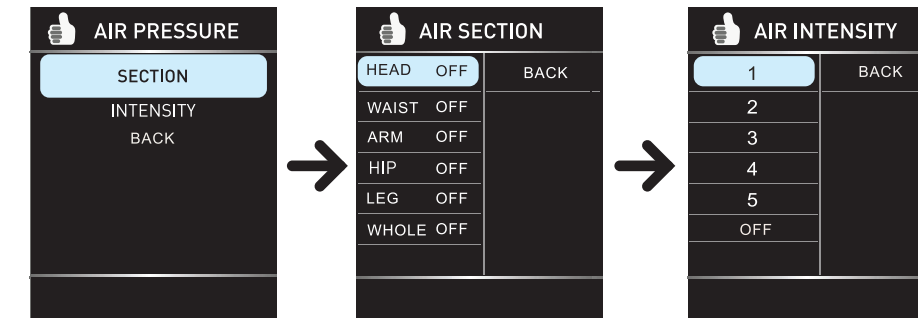

Deep Tissue Massage

Intensive body care massage program that penetrates deeply into the tissues. Deep knocking and tapping roller actions on lower back and firm acupressure calf massage from air-cells to complete strong full-body care.

Dynamic

Dynamically massages with rollers along the spine that allows muscles to get flexible before work out with a variety of different sequence while stretching lumbar and glutes. Enjoyable massage anytime for your need before the active day.

Athletic

Combination of Dynamic massage program with light tapping motion that relaxes and warms up your muscles before game time.

Fast Recovery

Recovery massage program is a recommended program after the exercise. Combination of gentle kneading and tapping roller actions to relax muscles along with rhythmic air-cell massage system on full-body to promotes better circulation allowing more oxygenated blood to muscles for faster recovery and reduce possible injuries.

AIR BAG

This subdirectory is for managing the air bag system, contains part and intensity option.

Section : In this subdirectory, you can turn on / off some air bags by choose it and select the off / on button.

Intensity : This is for adjusting the air pressure intensity, offer 5 degree for option.

SETTING

Press "Menu" key, choose "Setting", enter the subdirectory.

Time : Setting worktime.