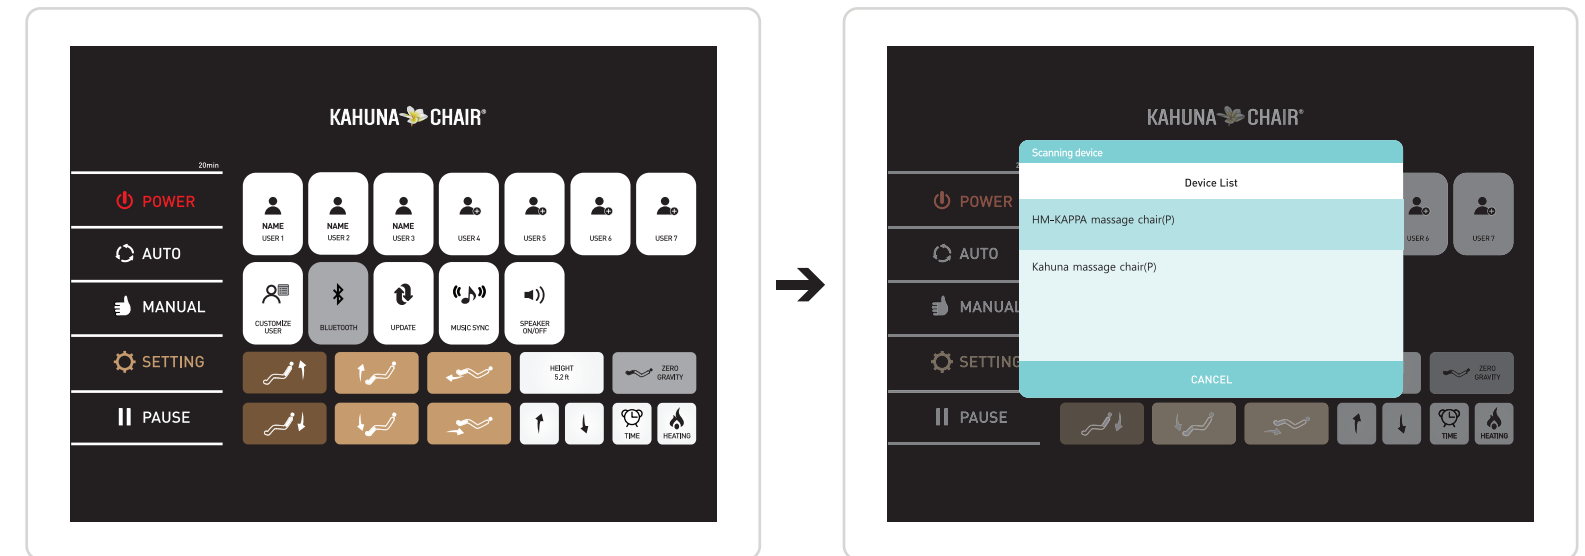

Speed : This subdirectory is for adjusting the massage speed of the back rollers. Offer 6 degree for the option.

TIPS

1. Under auto / manual mode, the display will switch to the home page after 10 seconds without any operation.

Home page while under manual mode

Home page while under manual mode

- During working, press "Menu" twice, it will go back to the home page immediately.
- In the home page, under the manual / auto program, press shoulder position key to adjust the highest position of the back rollers.
- Press "auto" key to choose auto program.

2. Before running the auto program, it will detect shoulder position first. After the detection, it will switch to the auto program.

CONNECT APP & SPEAKER

1. To connect app and speaker, you must enable the audio function on Bluetooth by going into Bluetooth setting on your phone or tablet.
2. To download app, please search HM-KAPPA from app store.
3. After connecting to Bluetooth, please go to Bluetooth from the setting and choose HM-KAPPA.

Auto Program Interface

HM-KAPPA provides 15 specially designed auto programs for different needs.

Manual Program Interface

HM-KAPPA can also do manually select massage functions and customize the massage section.