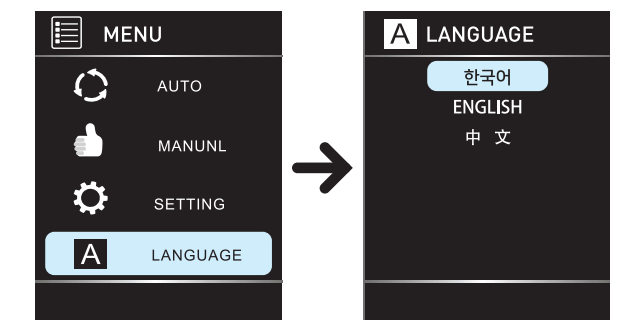

Intensity : This is for adjusting the air pressure intensity, offer 5 degree for option.

SETTING

Press "Menu" key, choose "Setting", enter the subdirectory.

Time : Setting worktime.

FOOT ROLLER

Choose roller, in the subdirectory, you can adjust the roller speed, offer 3 grades for option.

LANGUAGE

Click the "Menu" button, then choose the "Language" to start language. Use up/down key to choose, OK to confirm.

HEATING

Press "Heating" key, enter the subdirectory. Approximately mild is 30°C warm is 45°C, hot is 55°C.