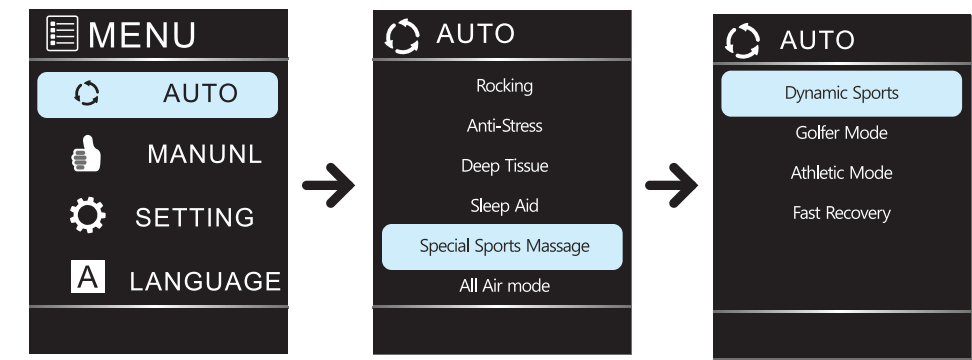

AUTO PROGRAMS

Press " " button to enter "Auto program" or press menu button to enter auto program list.

Renew
New Kahuna full-body massage program with strong rhythmic 3D dimensional air squeeze techniques and moderate massage with kneading, tap, and roll techniques from neck to glutes to recharge your body. Sophisticated massage performance to covers acupuncture points to relieve tension to renew your day.

Kahuna Yoga Stretching
Inspired by yoga movements, Kahuna Yoga Stretching mode massages the spine with a sequence of rolling and kneading and intensify the stretching with pausing movements. It also has a side to side twist motion with hip airbags while it stretches full-body and areas not stretched on the daily.

Kahuna Twist Stretching
The most popular Kahuna signature auto program for full-body stretching with firm glute massage and thigh stretch. Airbags inflate to hold upper and lower body as chair changes into different positions.

Kahuna Active Stretching
The Most active stretching program that combines Kahuna & yoga stretching techniques along with unique hamstring pressure massage to target overused and tense muscles.