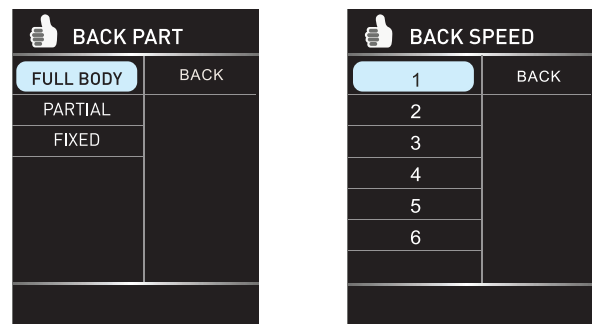

Part : This subdirectory is for adjusting the massage part of the back rollers. Offer full body, partial, fixed for the option.

Speed : This subdirectory is for adjusting the massage speed of the back rollers. Offer 6 degree for the option.