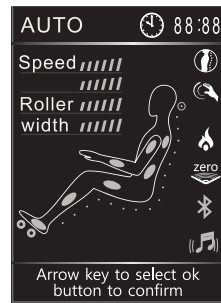

Home page while under manual mode