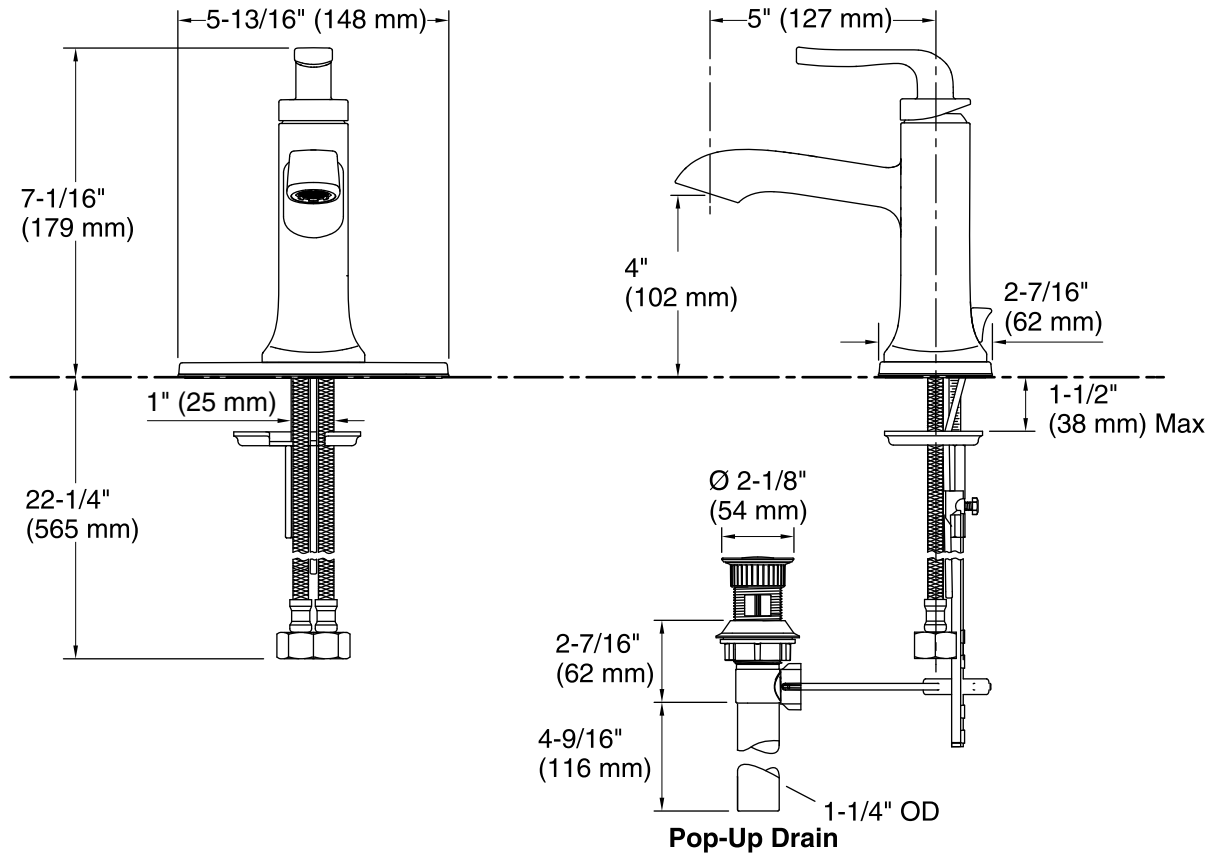

Technical Information

All product dimensions are nominal.

Faucet:

Flow rate: 1.2 gal/min (4.5 l/min)

Pressure: 60 psi (4.1 bar)

Valve body: Plastic

Drain included: YES

Drain with overflow: YES

Drain tailpiece included: YES

Spout:

Spout reach: 5" (127 mm)

Notes

Install this product according to the installation guide.

ADA, OBC, CSA B651 compliant when installed to the specific requirements of these regulations.