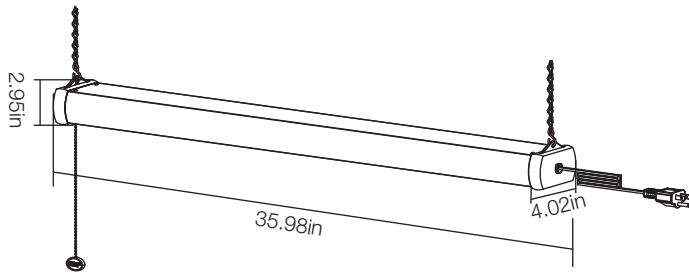

PRODUCT SPECIFICATIONS

3ft LED Black Shoplight

54254141
SKU# 1001389731

ADVANTAGES

- Power Cord Length 5 ft
- On/Off Pull Chain Power Switch
- 50,000 Hours of Continuous Use
- 5 Years Warranty

APPLICATIONS

Suitable for damp locations

SUSPENDED MOUNT

OPTIONAL : SURFACE MOUNT

SPECIFICATIONS

Model Number	54254141
SKU	1001389731
OSMID	206028863
Power	42 W
AC Voltage, Frequency	120V, 60 Hz
Color Temp (nom.)	4000K
Operation Temp	-4°F ~ 113°F
CRI	80
Lumen Output (min.)	3200 lm
Dimming	NO
Lifetime Rating	L70/50000Hrs
Efficacy	76.2 lm/watt

PACKAGING

Weight (±0.5 lb)	2.89 lbs
Size (L x W x H) (±0.1 in)	35.98in x 4.02in x 2.95in
Box Dimensions	40.55in x 4.88in x 3.94in
Gross Weight	3.89 lbs
UPC	849489001524

INCLUDED IN BOX

- Chain (2)
- S Hook (2)