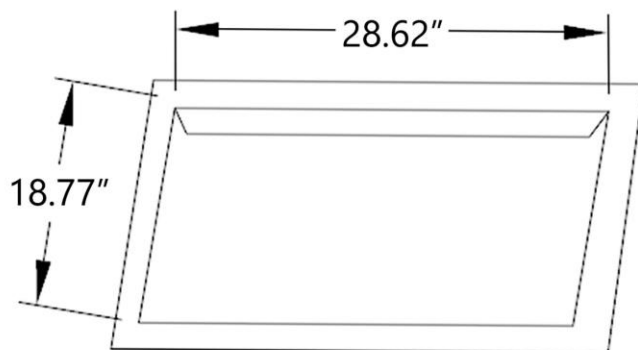

Product
Dimension(WxDxH)
29.92"x20.09"x4.13"

Cut-Out
Dimension(WxD)
28.62"x18.77"