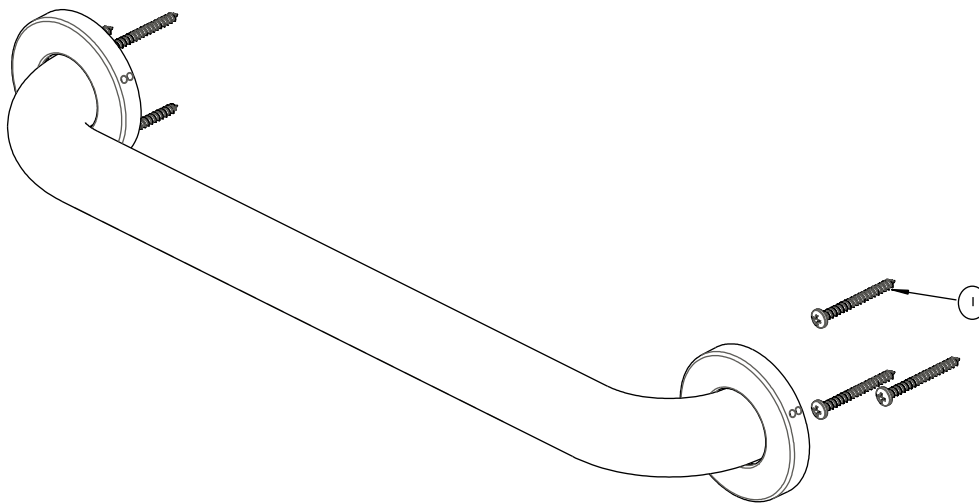

Replacement Parts List

18 in.x1-1/4 in.Concealed Screw Grab Bar

MODEL	SKU#	FINISH
20135-03202-18	239815	BSS(Brushed Stainless Steel)

Part	Description	Part Number
1	Wood Screw	RP3039

*Specify Finish

Many replacement cartridges, aerators, and drain assemblies can be purchased at your local The Home Depot store or online at HOMEDEPOT.COM

To Order Parts Call: 1-855-HD-GLACIER

Rev. 01