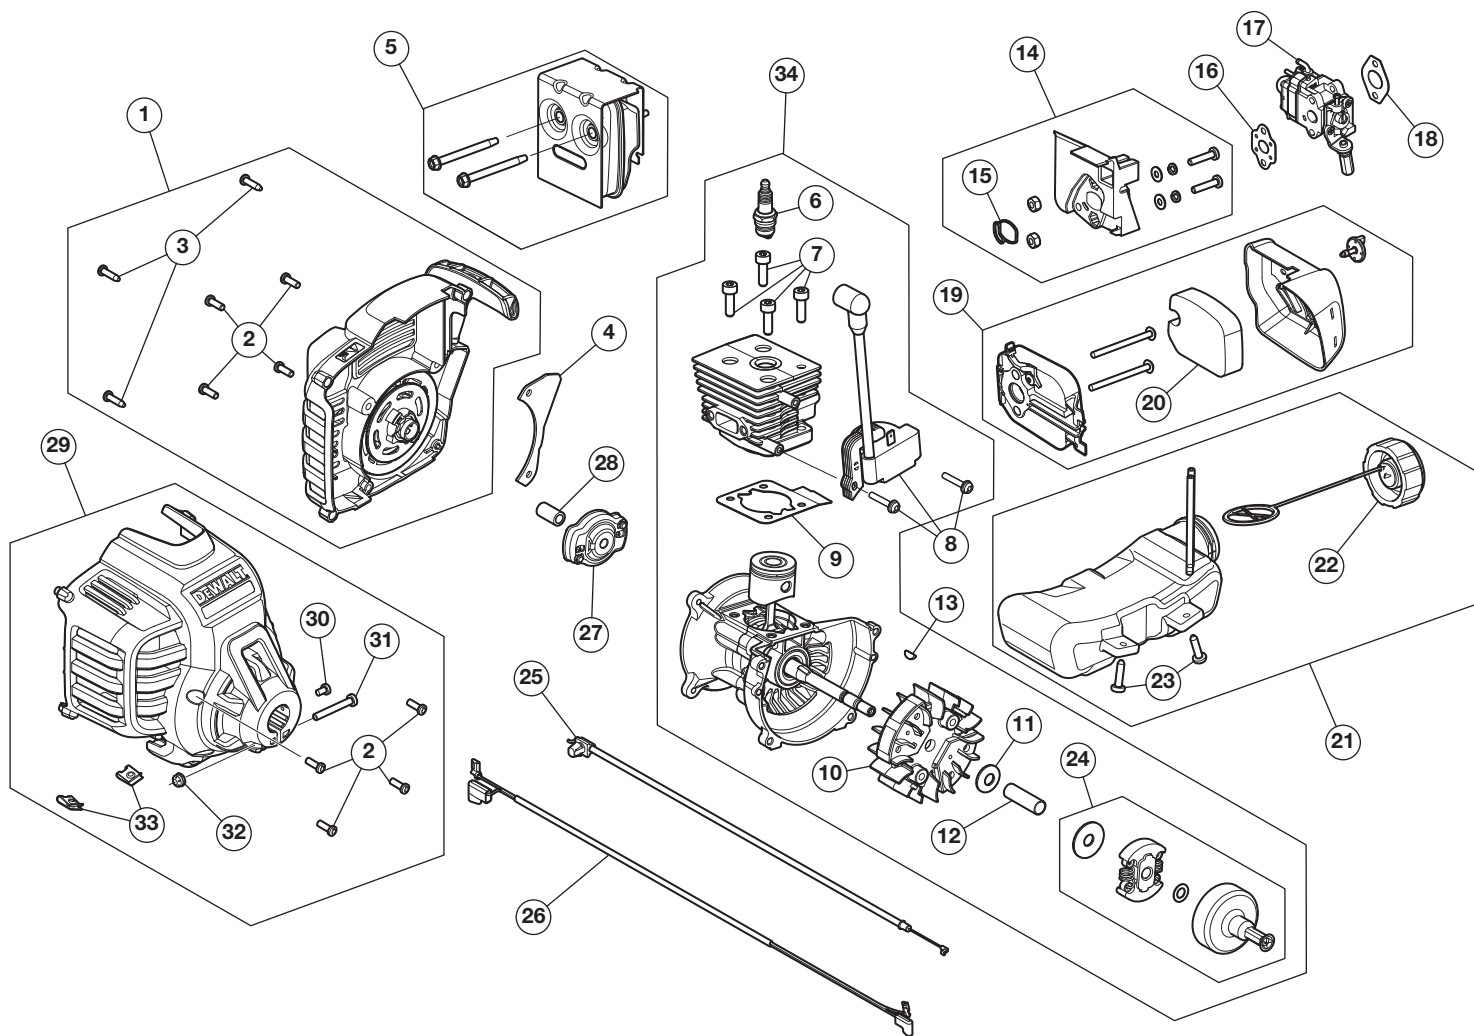

REPLACEMENT PARTS - MODEL DXGSE 2-CYCLE LAWN EDGER

PPN 41AD27SE539

Item	Part No.	Description	Item	Part No.	Description
1	753-10928	Rear Engine Cover (includes 2 & 3)	18	753-06253	Carburetor Gasket
2	791-182195	Starter Screw	19	753-10925	Air Cleaner Assembly (includes 20)
3	710-04194	Cover Screw	20	753-06954	Air Cleaner Filter
4	731-21835	Starter Assembly Guard	21	753-10926	Fuel Tank Assembly (includes 22 & 23)
5	753-08745	Muffler Assembly	22	753-06857	Fuel Tank Cap
6	794-00097	Spark Plug	23	9206A	Fuel Tank Screw
7	710-04715	Cylinder Bolt	24	753-05860	Clutch Assembly
8	841-035853S	Module Assembly	25	746-06691	Throttle Cable
9	753-06827	Cylinder Gasket	26	753-08358	Lead Wires
10	753-06246	Flywheel Assembly	27	753-06091	Pawl Assembly
11	753-06247	Washer	28	753-06104	Adapter
12	753-06248	Spacer	29	753-10927	Clutch Cover Assem. (includes 2, 30 - 33)
13	914-04016	Flywheel Key	30	791-182519	Anti-rotation Screw
14	753-06189	Insulator Assembly (includes 15)	31	9689A	Clamp Screw
15	753-06184	Insulator O-Ring	32	712-0161	Clamp Nut
16	791-181709	Gasket	33	791-182366	U-shaped Nut
17	751-20529	Carburetor	34	753-11185	Short Block Assem. (incl. 6 - 13 & 24)

REPLACEMENT PARTS - MODEL DXGSE 2-CYCLE LAWN EDGER

PPN 41AD27SE539

Item	Part No.	Description
35	753-10929	Throttle Housing Assem. (incl. 36 - 39)
36	731-21872	Throttle Tigger Lock-Out
37	791-182405	Throttle Switch Assembly
38	731-21871	Throttle Trigger
39	753-05007	Throttle Trigger Spring
40	841-036143S	Upper Shaft Housing Assembly
41	791-610327	Harness Clip
42	BD-N680354	Handle Assembly (includes 43)
43	BD-90614038	Handle Bolt
44	753-10964	Split Boom Coupler Assem. (incl. 45)
45	791-182057	Anti-Rotation Screw