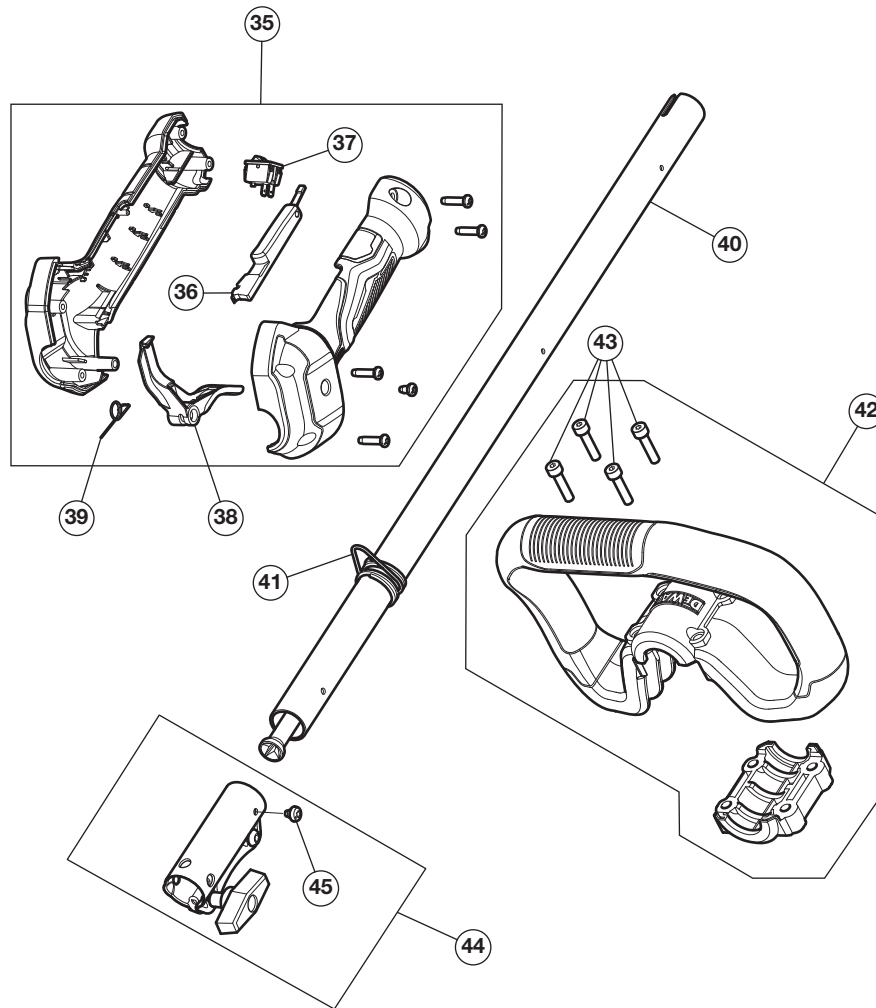

REPLACEMENT PARTS - MODEL DXGSE 2-CYCLE LAWN EDGER

PPN 41AD27SE539

Item	Part No.	Description	Item	Part No.	Description
1	753-10928	Rear Engine Cover (includes 2 & 3)	18	753-06253	Carburetor Gasket
2	791-182195	Starter Screw	19	753-10925	Air Cleaner Assembly (includes 20)
3	710-04194	Cover Screw	20	753-06954	Air Cleaner Filter
4	731-21835	Starter Assembly Guard	21	753-10926	Fuel Tank Assembly (includes 22 & 23)
5	753-08745	Muffler Assembly	22	753-06857	Fuel Tank Cap
6	794-00097	Spark Plug	23	9206A	Fuel Tank Screw
7	710-04715	Cylinder Bolt	24	753-05860	Clutch Assembly
8	841-035853S	Module Assembly	25	746-06691	Throttle Cable
9	753-06827	Cylinder Gasket	26	753-08358	Lead Wires
10	753-06246	Flywheel Assembly	27	753-06091	Pawl Assembly
11	753-06247	Washer	28	753-06104	Adapter
12	753-06248	Spacer	29	753-10927	Clutch Cover Assem. (includes 2, 30 - 33)
13	914-04016	Flywheel Key	30	791-182519	Anti-rotation Screw
14	753-06189	Insulator Assembly (includes 15)	31	9689A	Clamp Screw
15	753-06184	Insulator O-Ring	32	712-0161	Clamp Nut
16	791-181709	Gasket	33	791-182366	U-shaped Nut
17	751-20529	Carburetor	34	753-11185	Short Block Assem. (incl. 6 - 13 & 24)

REPLACEMENT PARTS - MODEL DXGSE 2-CYCLE LAWN EDGER

PPN 41AD27SE539

Item	Part No.	Description
35	753-10929	Throttle Housing Assem. (incl. 36 - 39)
36	731-21872	Throttle Tigger Lock-Out
37	791-182405	Throttle Switch Assembly
38	731-21871	Throttle Trigger
39	753-05007	Throttle Trigger Spring
40	841-036143S	Upper Shaft Housing Assembly
41	791-610327	Harness Clip
42	BD-N680354	Handle Assembly (includes 43)
43	BD-90614038	Handle Bolt
44	753-10964	Split Boom Coupler Assem. (incl. 45)
45	791-182057	Anti-Rotation Screw