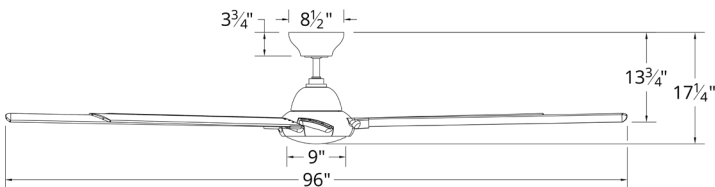

HYDRA 96" Ceiling Fan

FR-W1805-96L

MODERN FORMS SMART FANS

PRODUCT DESCRIPTION

As its name suggests, Hydra is all about water. Like all of our smart fans, it's wet-rated for outdoor use so you can maintain the continuity of your décor inside and out. Even with an impressive 120" blade sweep, this epically scaled smart fan moves a massive amount of air without consuming much energy, thanks to a powerful DC motor that runs up to 70% more efficient than AC motors. Control it all with our exclusive Modern Forms app. Available in 80 inches, 96 inches and 120 inches.

SPECIFICATIONS

- **Construction:** Aluminum
- **Blade:** 14° Pitch, 96" sweep, extruded aluminum
- **Downrod:** 1" O.D. x 6"H included
- **Mounting Slope:** Up to 30°
- **Lead Wire:** 80"
- **Hanging Weight:** 41.5 lbs
- **Total Power:** 68.5W
- **Standards:** ETL/cETL Wet Location listed

FEATURES

- 6 fan speeds through both Summer and Winter Modes
- Silent DC motor
- Optional LED light kit included
- Includes RF wall control
- Additional RF wall control for 3, 4-way control sold separately
- Optional RF remote control with wall cradle sold separately
- Compatible with Modern Forms app

LIGHT KIT PERFORMANCE

- **Light Source:** LED
- **Light Wattage:** 23.5W
- **Dimming:** Integrated
- **Color Temperature:** 3000K (2700K option available)
- **Rated Life:** 50,000 Hours
- **Standards:** Title 24 JA8-2016 Compliant

ESTIMATED AIR PERFORMANCE

- **Airflow:** 12950 cubic ft per minute on high
- **Power:** 45 watts on high
- **Airflow Efficiency:** 288 cubic ft per minute per watt
- **Revolutions Per Minute:** 62 RPMs on high

WIRELESS PERFORMANCE

- **RF Pairing Distance:** Up to 30 ft from fan
- **Wi-Fi Range:** Up to 150 ft*

ORDER NUMBER

Model	LED Lumens	Delivered Lumens	Housing	Blade
FR-W1805-96L	2041	1013	BZ <i>Bronze</i>	<i>Bronze</i>
			TT <i>Titanium Silver</i>	<i>Titanium Silver</i>

Example: **FR-W1805-96L-BZ**

For 2700K add "-27" before the finish: **FR-W1805-96L-27-TT**

*Results may vary based on application and surroundings.

modernforms.com
Phone (866) 810.6615
Fax (800) 526.2585

Headquarters/Eastern Distribution Center
44 Harbor Park Drive
Port Washington, NY 11050

Central Distribution Center
1600 Distribution Ct
Lithia Springs, GA 30122

Western Distribution Center
1750 Archibald Avenue
Ontario, CA 91760