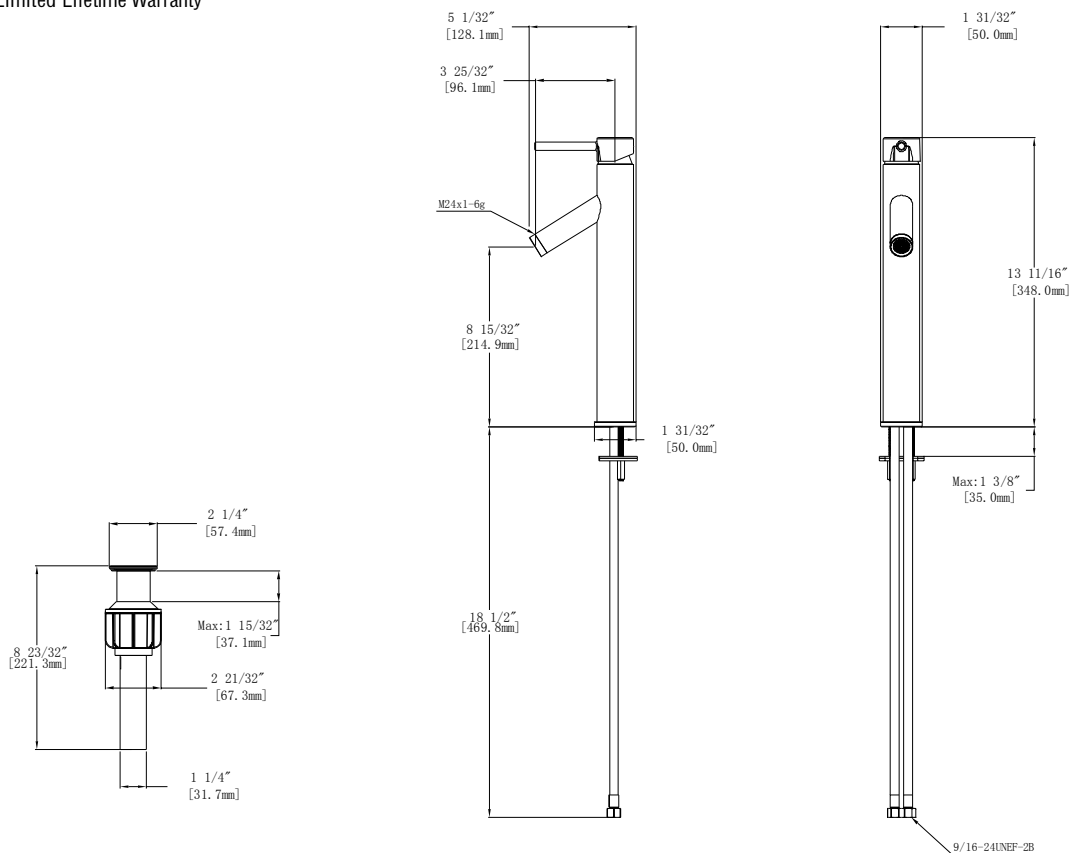

Single-Handle Lavatory Faucet

| MODEL | SKU # | FINISH |
|----------------|------------|----------------|
| HD67818W-6101 | 1003899553 | Chrome |
| HD67818W-6104 | 1003899566 | Brushed Nickel |
| HD67818W-6127D | 307293308 | Bronze |

FEATURES

- Requires 1-Hole Sink
- Max Flow Rate: 1.2 gpm (4.5 L/min) at 60 psi
- Max Countertop Thickness: 1 3/8"
- Spout Reach: 3 25/32"
- Spout Height: 8 15/32"
- Ceramic Valve for Lifetime Drip-Free Operation
- With Zinc Lever Handle

INSTALLATION DIMENSIONS

Glacier Bay reserves the right to make changes in specifications and materials and to change and discontinue models, both without notice or obligation. Dimensions are for reference only.