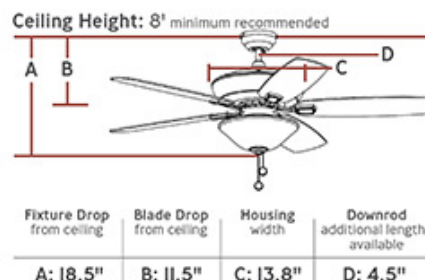

5CSM60RBD: 60" Colony Super Max Plus - Roman Bronze Specification Images:

Collection: Colony Super Max Plus

UPC #:014817566734

Finish: Roman Bronze (RB)

Blade Finish: American Walnut

Blade Finish 2: Bronze

Dimensions:

Diameter:	60"
Weight:	22.44 lbs.
Reverse Switch:	Manual
Rev. Switch Location:	Switch Housing
Motor Size:	188.0 X 20.0
Diameter of Housing:	13.8
Capacitor Value:	4+5+6
Lead Wire Length:	78 inches
Light Kit Included:	Yes
Remote Included:	None
Remote Group(s):	CK250,NEO

Bulbs:

3 - Candelabra B10 Torpedo 60w Max. 120v - included

Features:

- Flush mount hardware is included
- Fixture is operated with a pull chain

Material List:

Safety Listing:

Safety Listed for Damp Locations

Instruction Sheets:

English (5CSM60XXD-CUL-ENG)
French (5CSM60XXD-CUL-CF)

Shade / Glass / Diffuser Details:

Part	Material	Finish	Quantity	Item Number	Length	Width	Height	Diameter	Fitter Diameter	Shade Top Length	Shade Top Width	Shade Top Diameter
Glass	Glass	Matte White	1									

Blade Details: