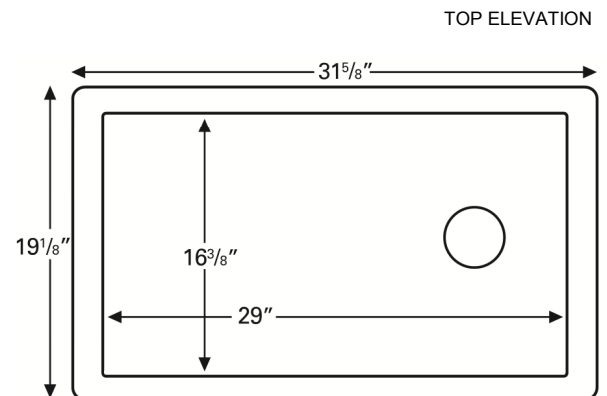

Features and Specifications:

- Large single bowl kitchen sink.
- Made of 80% quartz and the finest acrylic resins.
- Designed for undermount installation in all solid surface, granite and quartz countertops.
- Outside dimensions: 31-5/8" x 19-1/8" x 9".
- Inside bowl dimensions: 29" x 16-3/8" x 9".
- Offset waste.
- Waste opening: 3-1/2".
- Sink bowl surface has a matte finish.
- Supplied with mounting clips and cutout template.
- Sinks colors available: Black, Bisque, White, Concrete, Brown, Grey
- Accessories included: 1 x GR-6012 Bottom Grid, 1 x Stainless Steel Basket Strainer and 1 x Luster Pro Oil
- Sink is reversible
- cUPC Certified
- Basket strainers in matching colors available as optional accessories.

ALL DIMENSIONS ACCURATE TO 1/4"