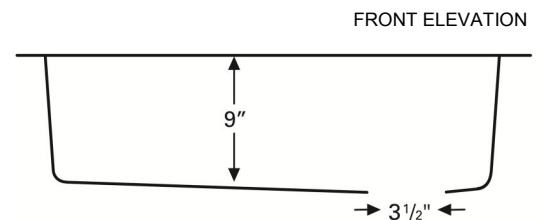

Features and Specifications:

- Large single bowl kitchen sink.
- Made of 80% quartz and the finest acrylic resins.
- Designed for undermount installation in all solid surface, granite and quartz countertops.
- Outside dimensions: 31-5/8" x 19-1/8" x 9".
- Inside bowl dimensions: 29" x 16-3/8" x 9".
- Offset waste.
- Waste opening: 3-1/2".
- Sink bowl surface has a matte finish.
- Supplied with mounting clips and cutout template.
- Sinks colors available: Black, Bisque, White, Concrete, Brown, Grey
- Accessories included: 1 x GR-6012 Bottom Grid, 1 x Stainless Steel Basket Strainer and 1 x Luster Pro Oil
- Sink is reversible
- cUPC Certified
- Basket strainers in matching colors available as optional accessories.

ALL DIMENSIONS ACCURATE TO 1/4"