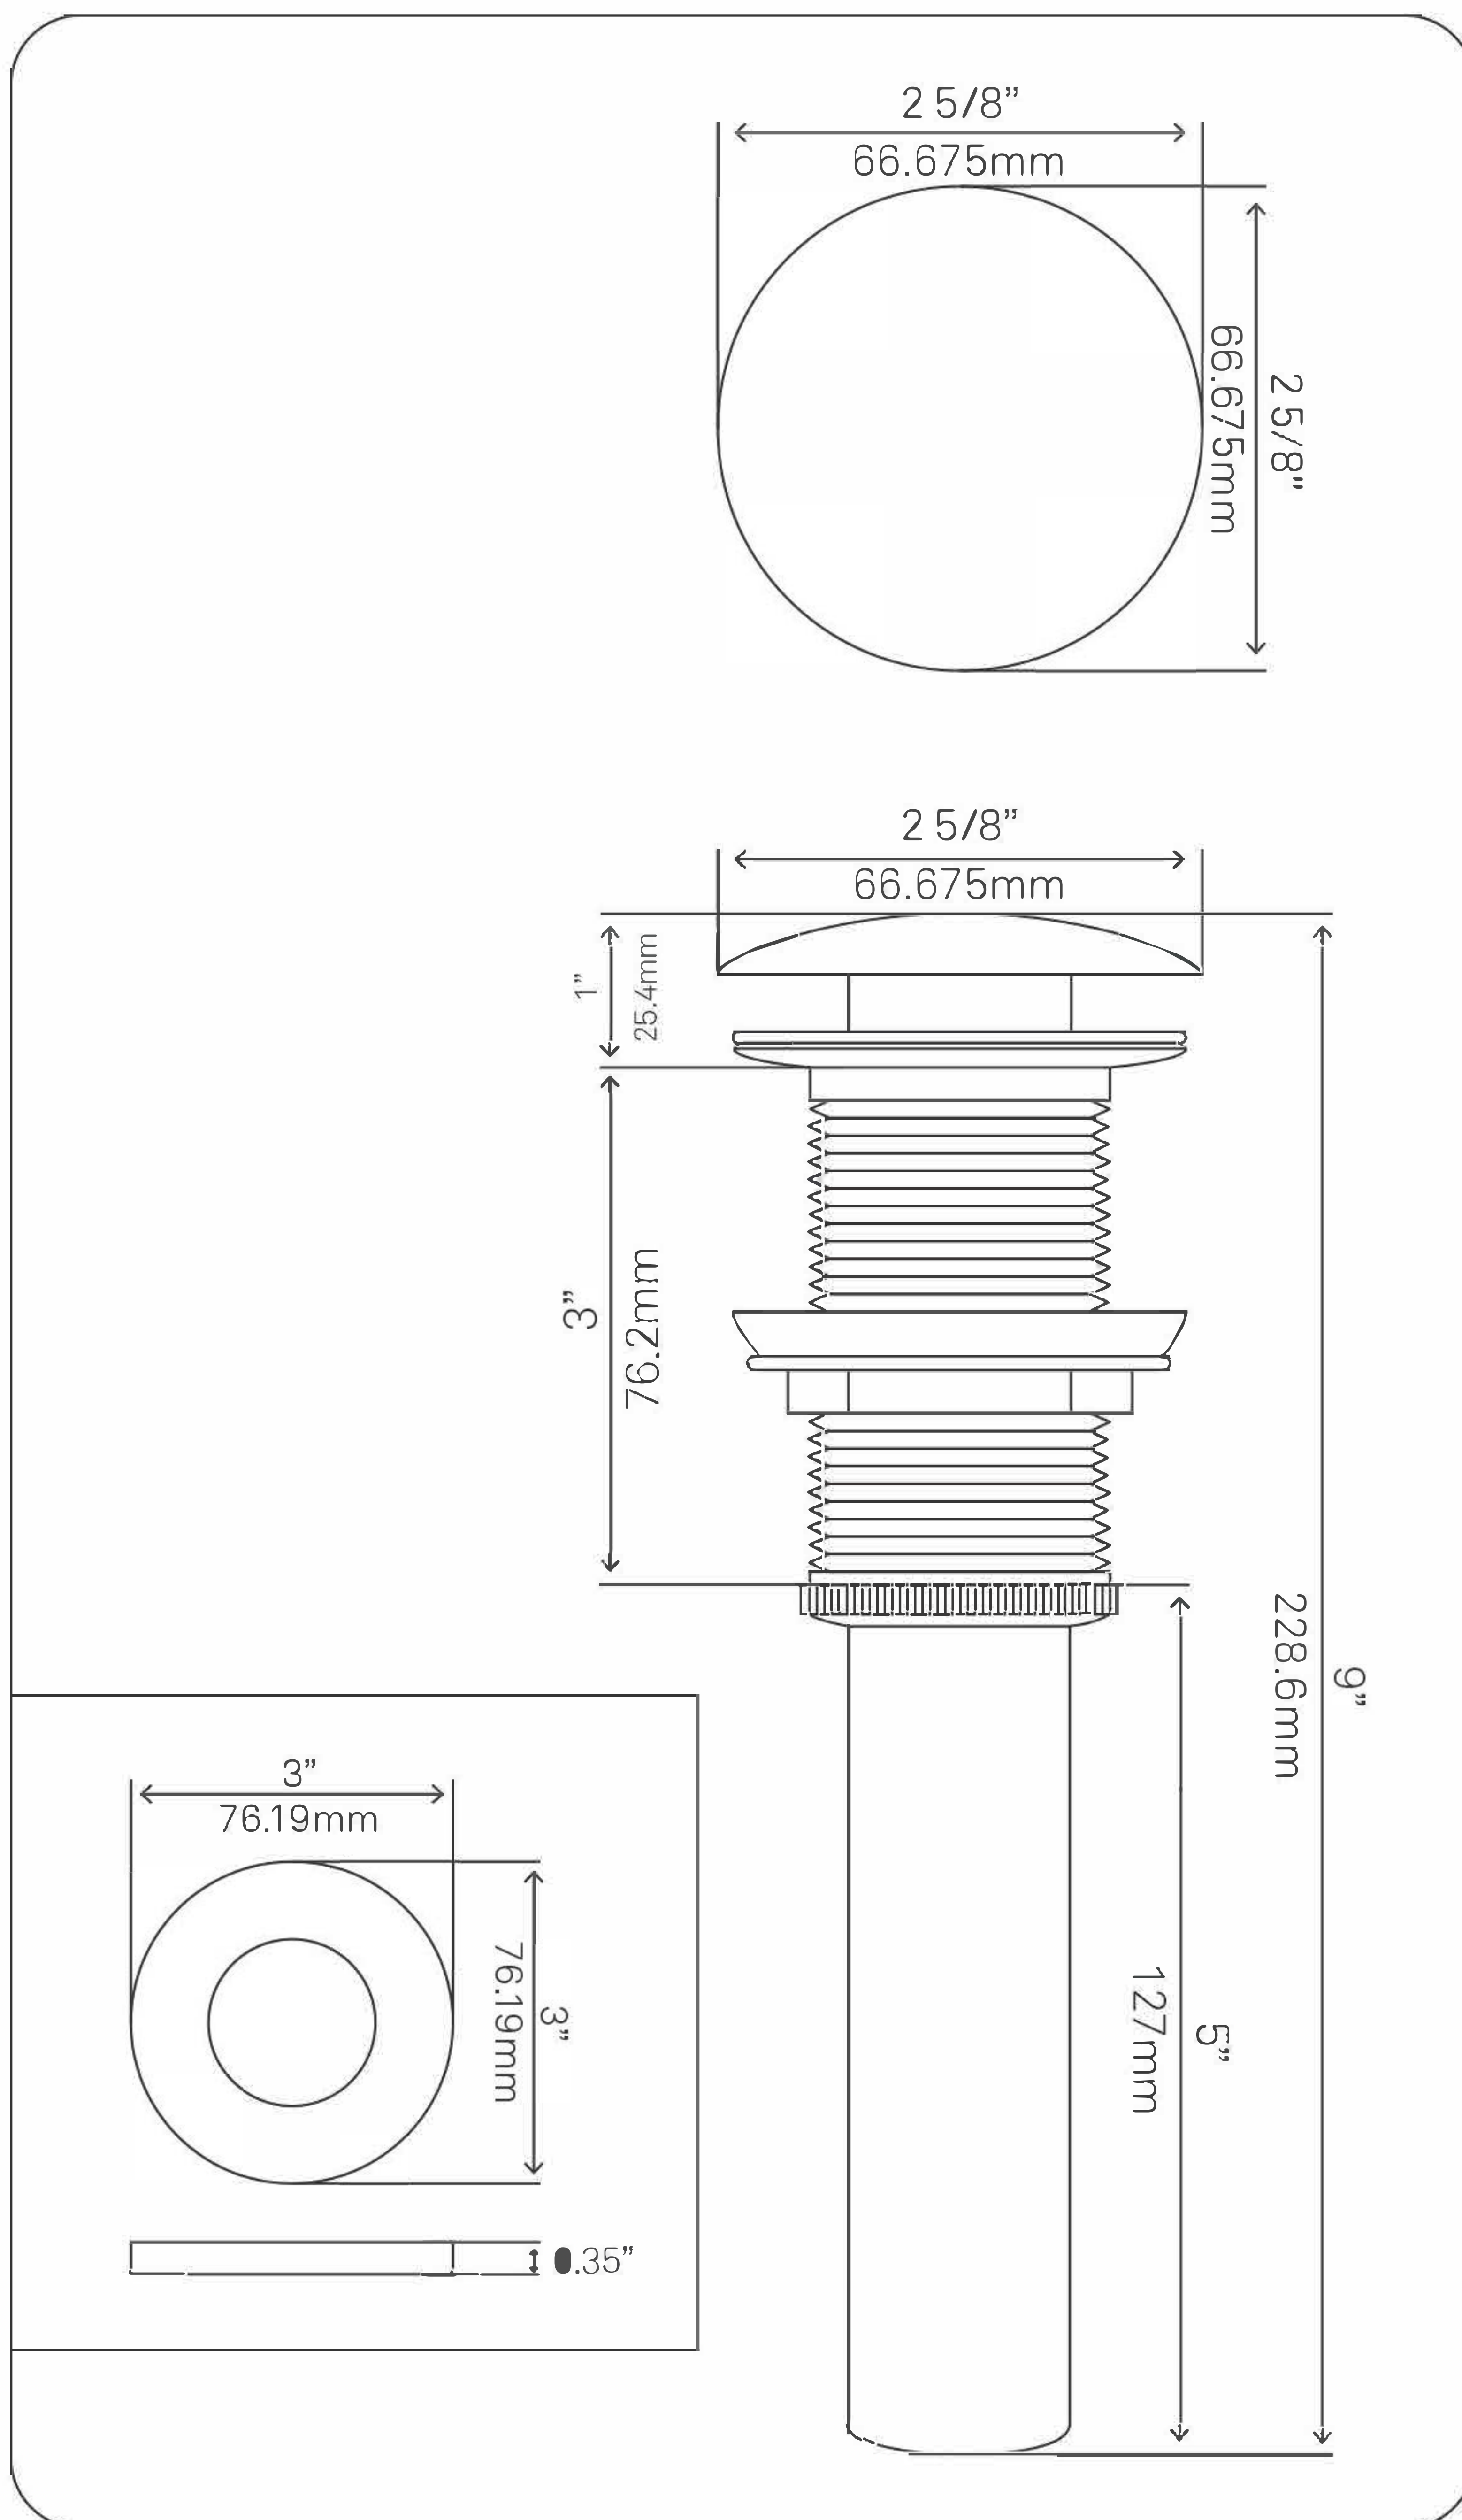

NOTES

Novatto reserves the right (1) to make changes in specifications and materials, and (2) to change or discontinue models, both without notice or obligation. Dimensions are for reference only, see www.NovattoInc.com for finish options and product availability.

Novatto Inc
TOLL FREE 844.404.4242
www.NovattoInc.com