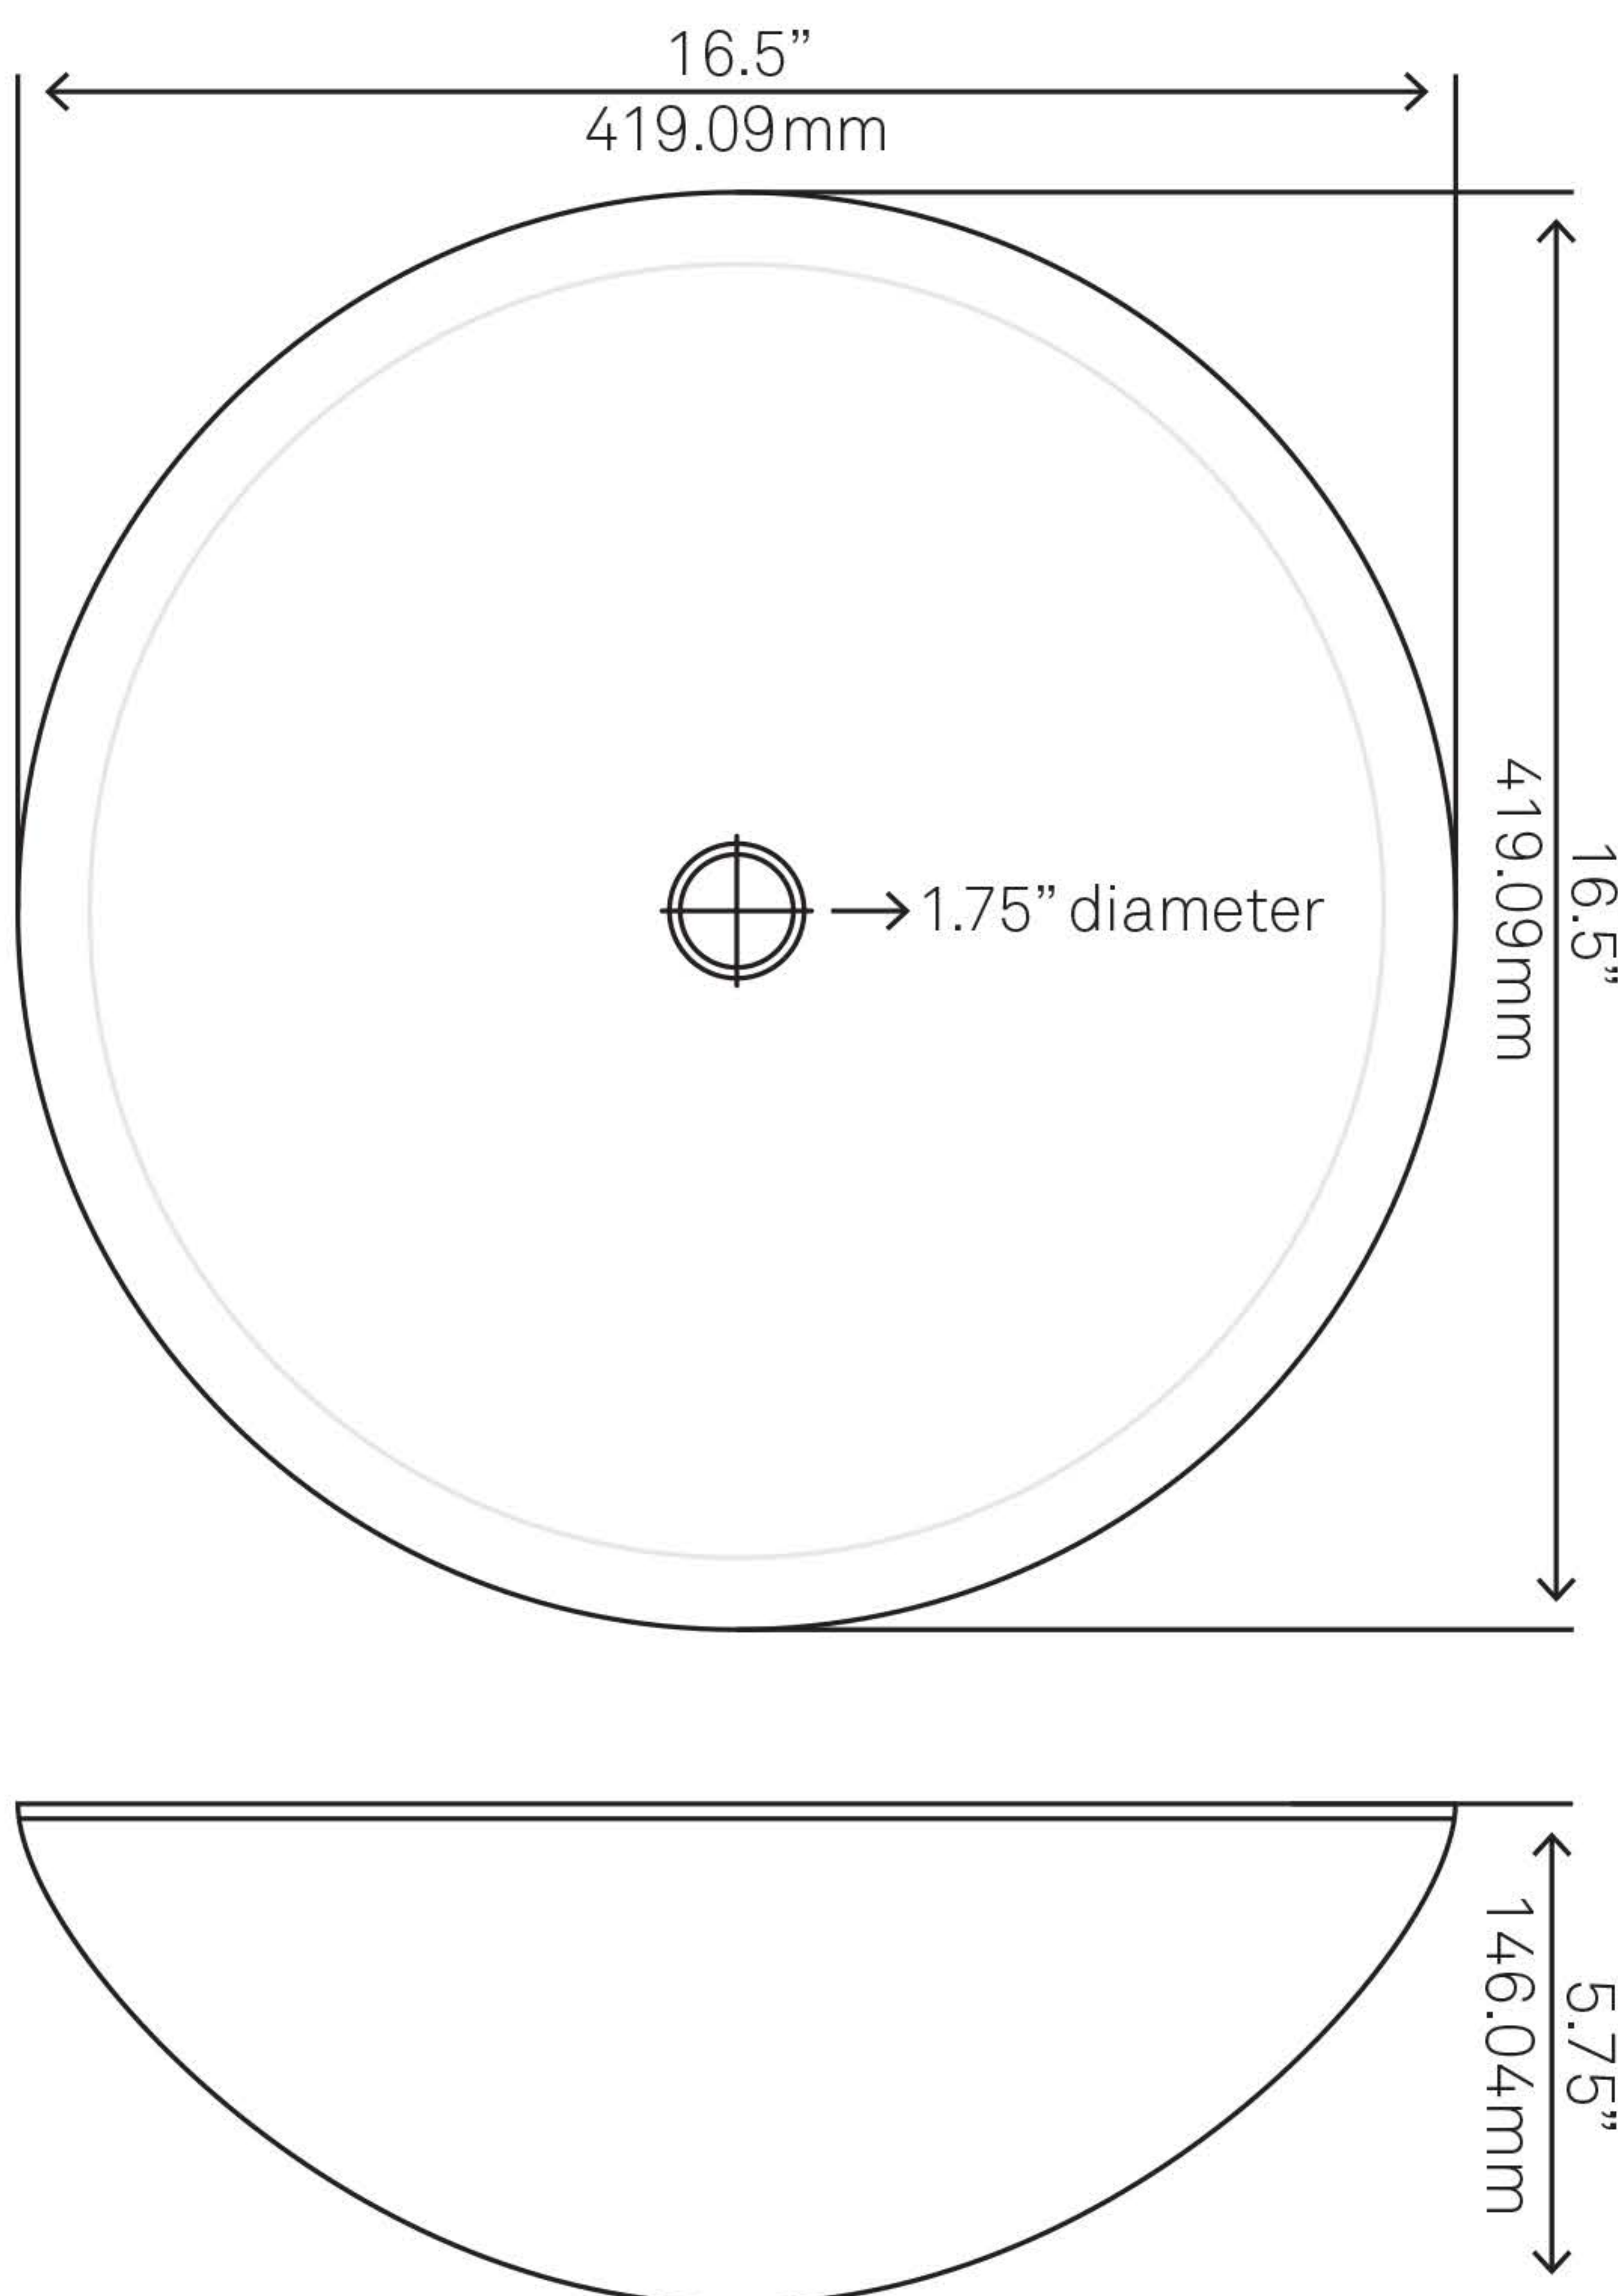

## TIG-8025 BLU Glass Vessel Bathroom Sink

Requested By:

---

Specific Features:

---

### STANDARD SPECIFICATIONS:

- Round clear blue vessel sink
- Polished glass inside and out
- Made with high tempered glass
- Scratch resistant and non-porous
- Designed for above counter installation
- Standard U.S. plumbing connections
- 1.75-inch drain opening

### STANDARD SPECIFICATIONS:

- Clicker pop-up vessel sink drain and mounting ring
- Brushed Nickel finish
- Solid brass construction
- Includes rubber seals and fastener for installation
- 9-inches total pop-up length
- Fits any standard 1.75-inch drain opening
- cUPC